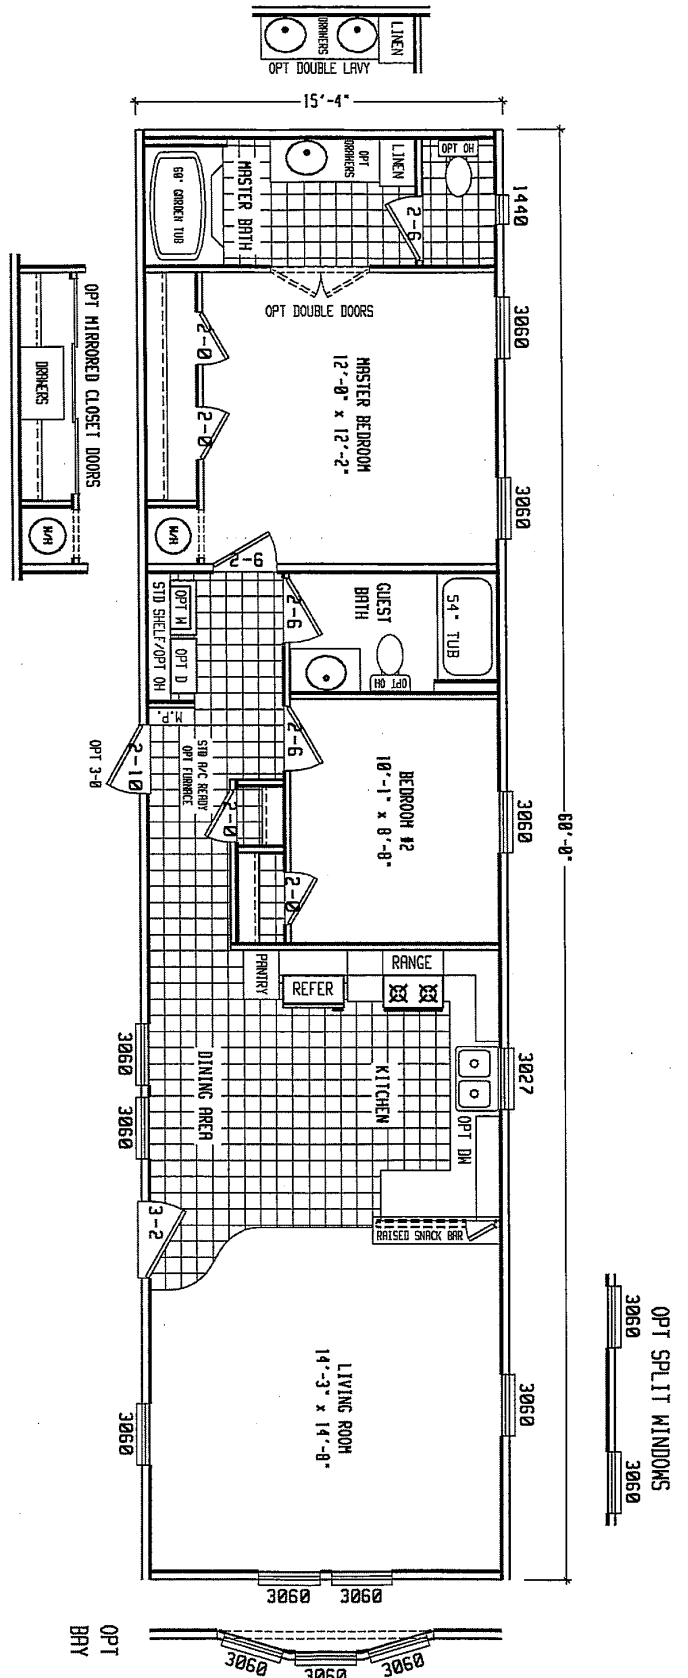

Windsor

Lifestyle Series

2 Bedroom, 2 Bath
Approx. 920 Sq. Ft.

Last Updated: 6-22-11

Factory Expo
"Factory Direct Value" HOME CENTERS
 2075 State Highway 46, North, Seguin, TX 78155

For Detailed Directions See Map On Our Website
1-800-807-8536