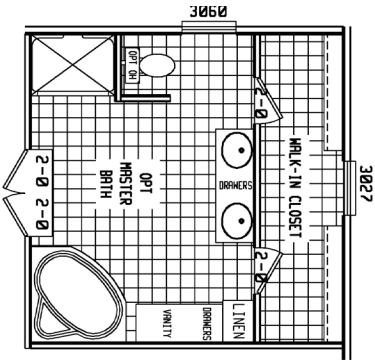

Wimberly

Flex Series

4 Bedroom, 2 Bath
Approx. 2,330 Sq. Ft.

Last Updated: 9-6-11

OPT DELUXE MASTER BATH