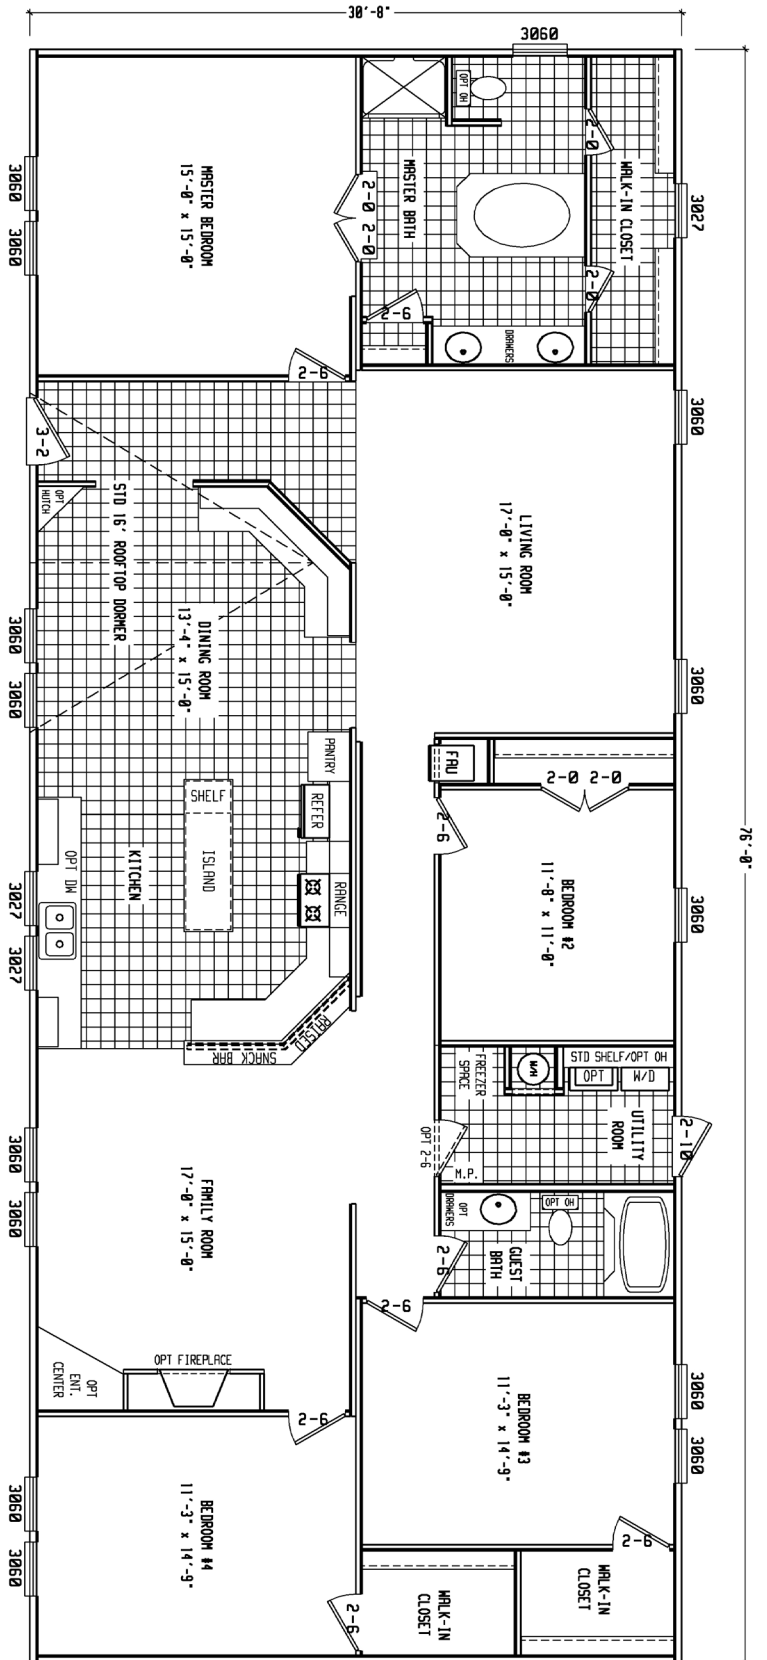

Wimberly

Flex Series

4 Bedroom, 2 Bath
Approx. 2,330 Sq. Ft.

Last Updated: 9-6-11

OPT DELUXE MASTER BATH