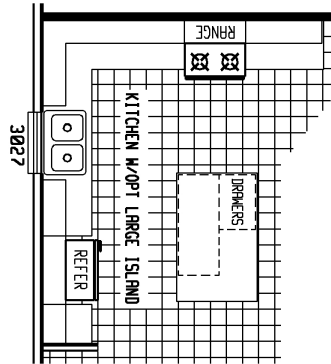

Wilmington

Blue Ridge Series

3 Bedroom, 2 Bath
Approx. 1,840 SQ. FT.

Last Updated: 2-8-11

Factory Expo
"Factory Direct Value"
HOME CENTERS

2075 State Highway 46, North, Seguin, TX 78155

For Detailed Directions See Map On Our Website