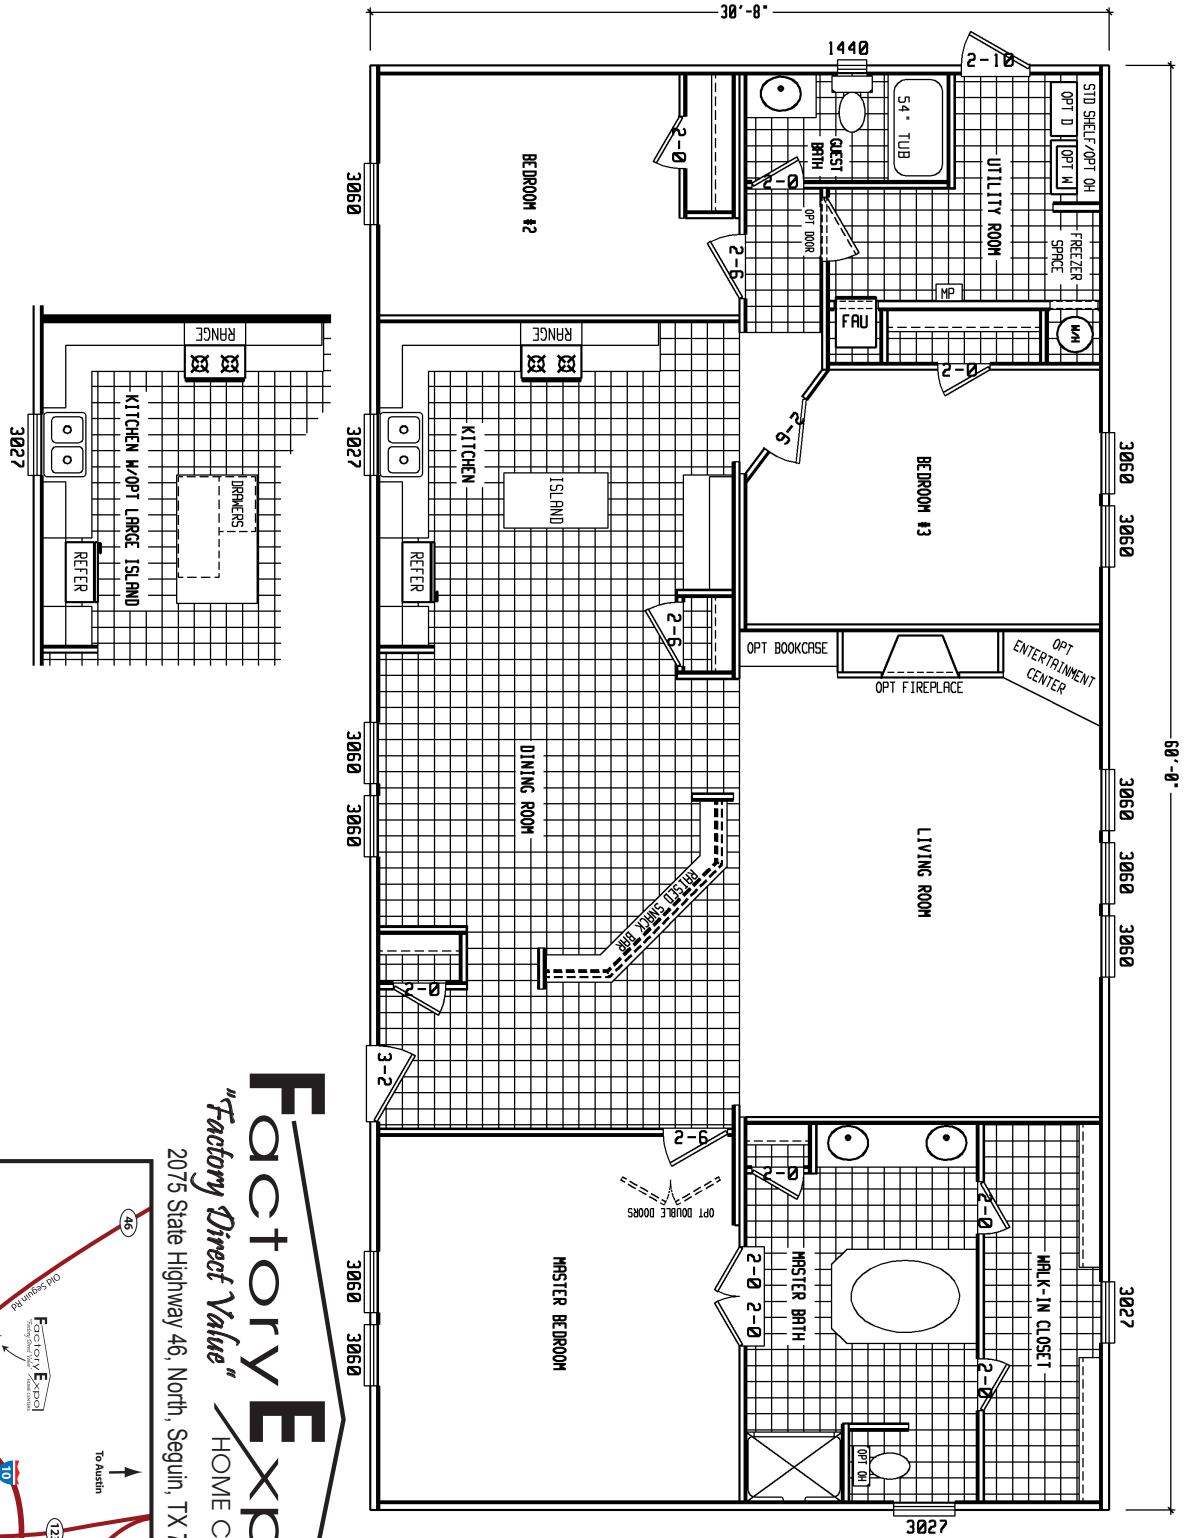

Wilmington

Blue Ridge Series

3 Bedroom, 2 Bath
Approx. 1,840 SQ. FT.

Last Updated: 2-8-11

Factory Expo
"Factory Direct Value"
HOME CENTERS

2075 State Highway 46, North, Seguin, TX 78155

For Detailed Directions See Map On Our Website