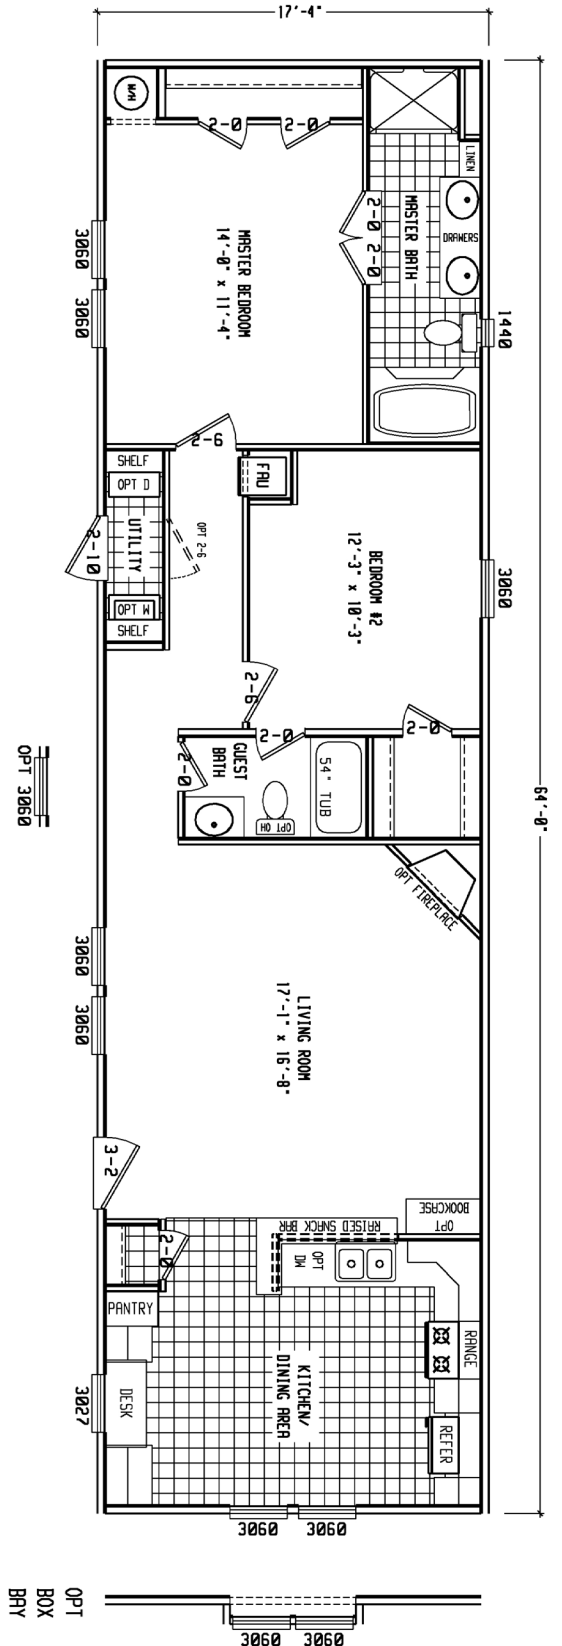

Waco

Blue Ridge Series

2 Bedroom, 2 Bath
Approx. 1,109 SQ. FT.

Last Updated: 2-8-11

Factory Expo
"Factory Direct Value"
HOME CENTERS

2075 State Highway 46, North, Seguin, TX 78155

For Detailed Directions See Map On Our Website