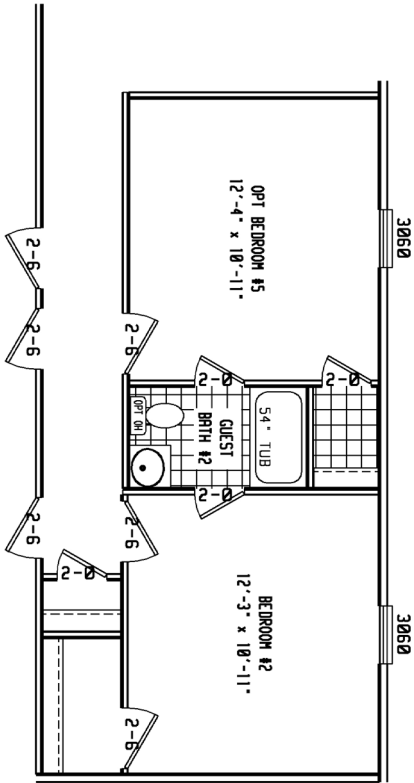

# VIDOR

BLUE RIDGE SERIES

4 BEDROOM, 2 BATH  
APPROX. 2,208 SQ. FT.

Last Updated: 2-8-11

**Factory Expo**  
"Factory Direct Value"  
HOME CENTERS

2075 State Highway 46, North, Seguin, TX 78155

For Detailed Directions See Map On Our Website