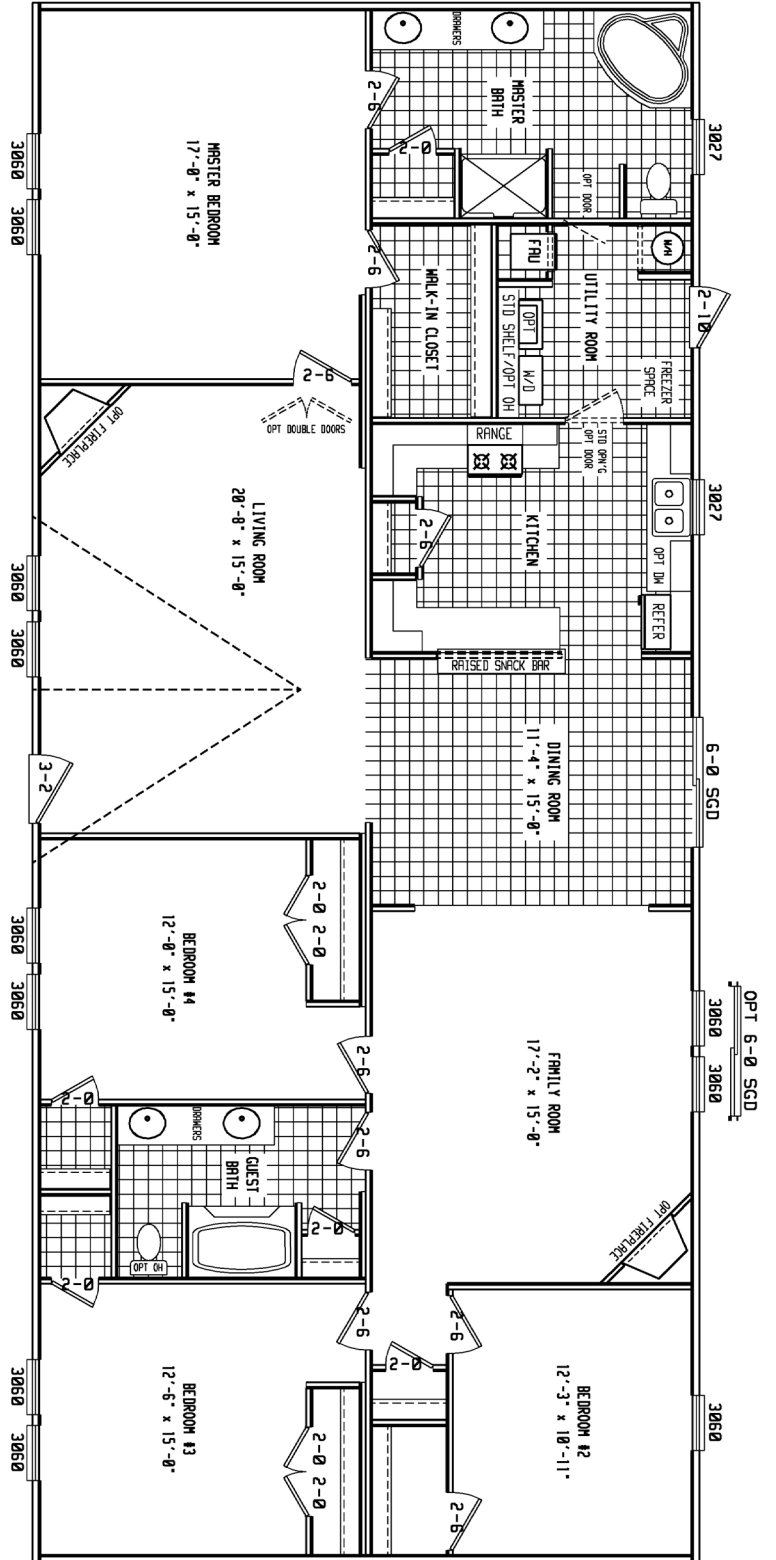

# VIDOR

BLUE RIDGE SERIES

4 BEDROOM, 2 BATH  
APPROX. 2,208 SQ. FT.

Last Updated: 2-8-11

**Factory Expo**  
"Factory Direct Value"  
HOME CENTERS

2075 State Highway 46, North, Seguin, TX 78155

For Detailed Directions See Map On Our Website