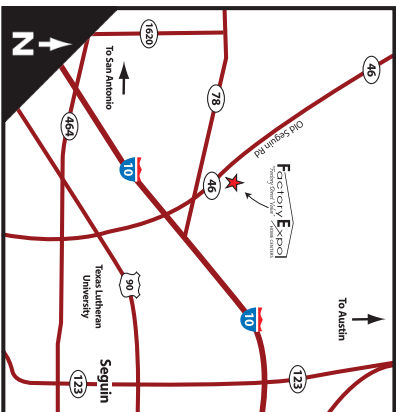

# VIDOR

BLUE RIDGE SERIES

4 BEDROOM, 2 BATH  
APPROX. 2,208 SQ. FT.

Last Updated: 2-8-11

**Factory Expo**  
"Factory Direct Value"  
HOME CENTERS

2075 State Highway 46, North, Seguin, TX 78155

For Detailed Directions See Map On Our Website