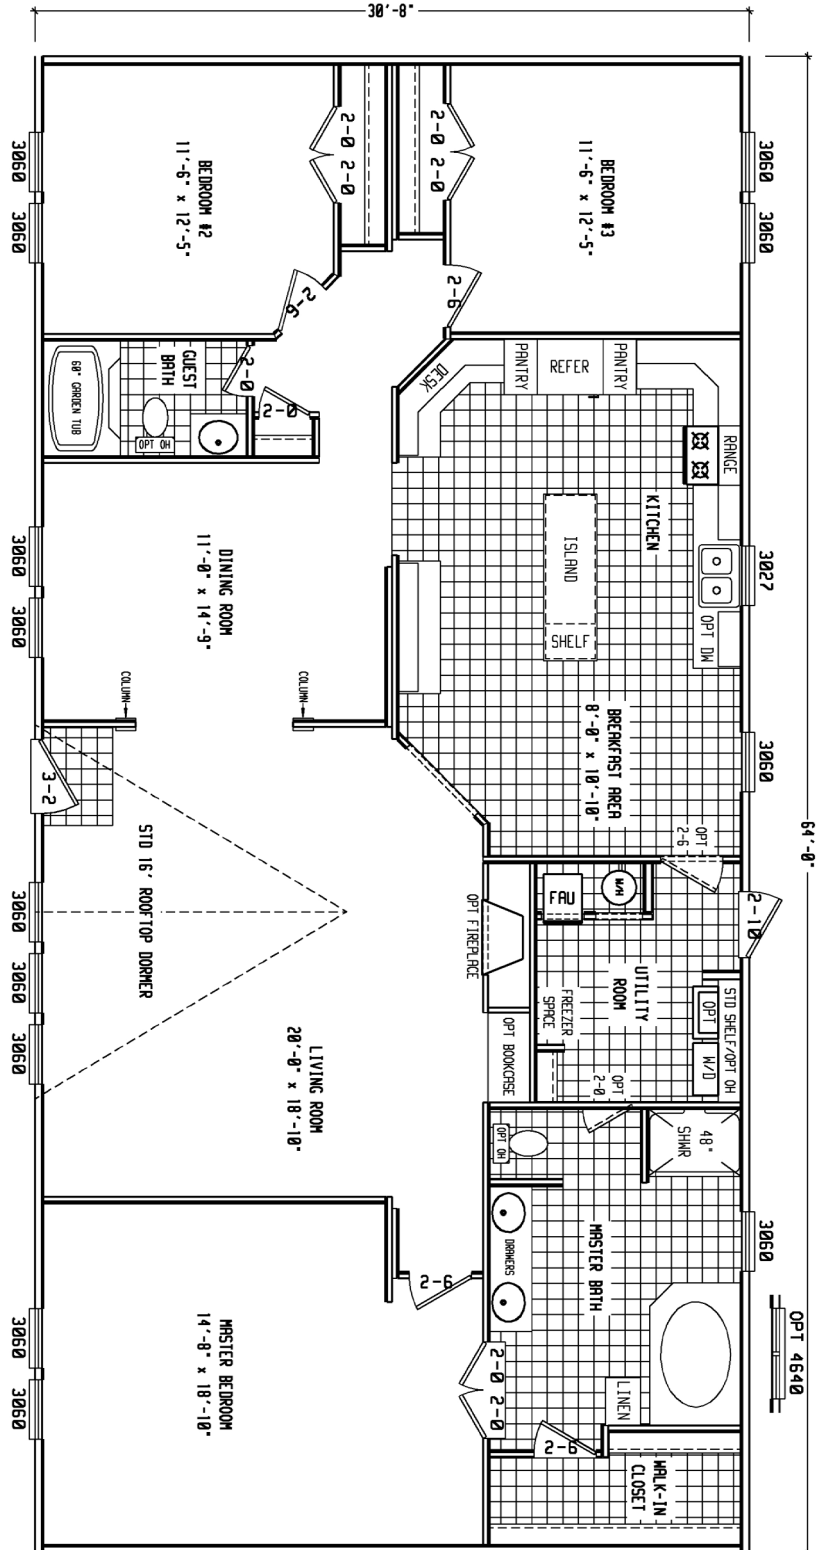

Tyler

Blue Ridge Series

3 Bedroom, 2 Bath
Approx. 1,963 SQ. FT.

Last Updated: 2-8-11

Factory Expo
"Factory Direct Value" HOME CENTERS
 2075 State Highway 46, North, Seguin, TX 78155

For Detailed Directions See Map On Our Website
1-800-807-8536