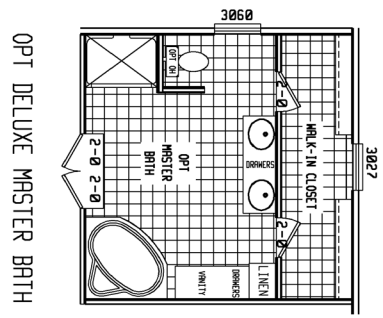

# Travis

Flex Series

**3 Bedroom, 2 Bath**  
**Approx. 2,085 Sq. Ft.**

Last Updated: 8-8-11

**Factory Expo**  
"Factory Direct Value"  
HOME CENTERS

2075 State Highway 46, North, Seguin, TX 78155

For Detailed Directions See Map On Our Website