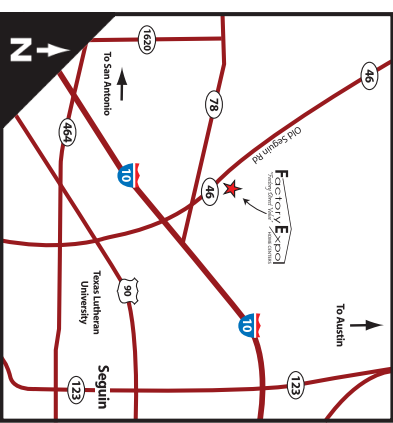

# Travis

Flex Series

**3 Bedroom, 2 Bath**  
**Approx. 2,085 Sq. Ft.**

Last Updated: 8-8-11

**Factory Expo**  
"Factory Direct Value"  
HOME CENTERS

2075 State Highway 46, North, Seguin, TX 78155

For Detailed Directions See Map On Our Website