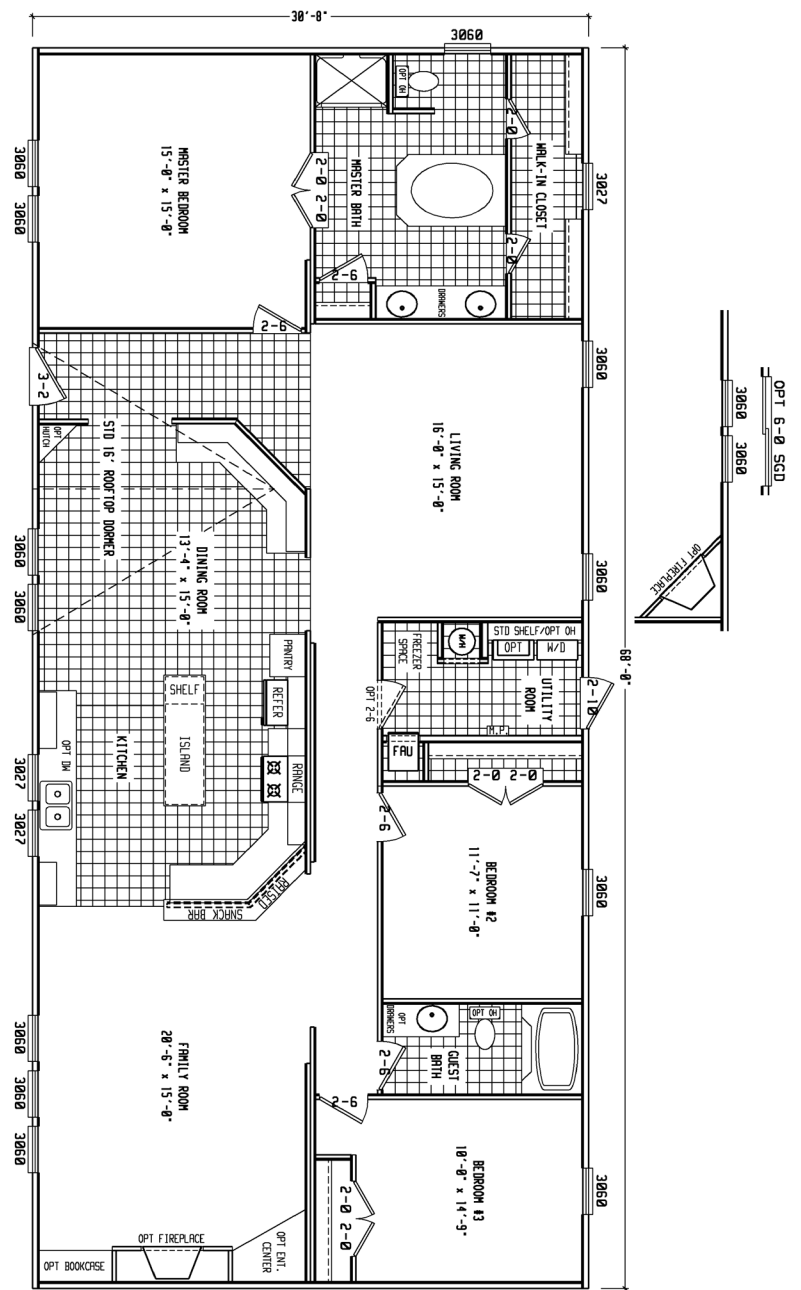

# Travis

Flex Series

**3 Bedroom, 2 Bath**  
**Approx. 2,085 Sq. Ft.**

Last Updated: 8-8-11

**Factory Expo**  
"Factory Direct Value"  
HOME CENTERS

2075 State Highway 46, North, Seguin, TX 78155

For Detailed Directions See Map On Our Website