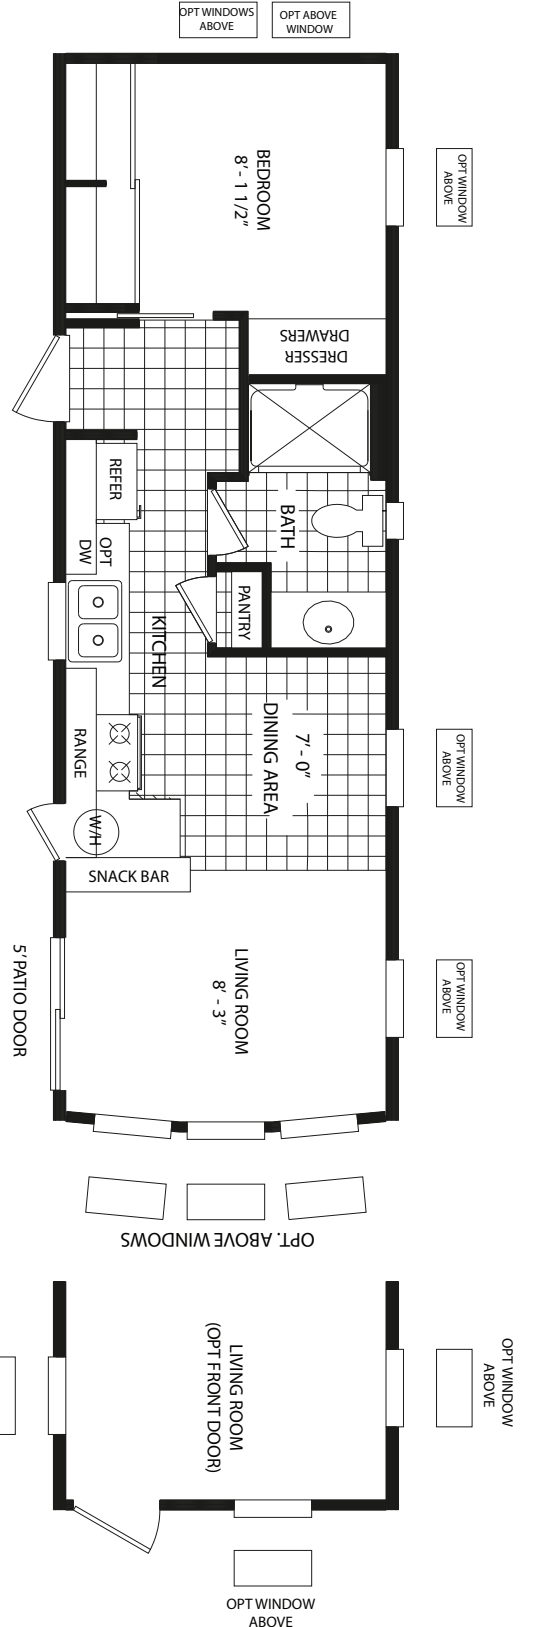

Teton

Rocky Mountain Park Model Series

1 Bedroom, 1 Bath
Approx. 394 Sq. Ft.

Last Updated: 2-8-11

Factory Expo!™

"Factory Direct Value" HOME CENTERS

2075 State Highway 46, North, Seguin, TX 78155

For Detailed Directions See Map On Our Website