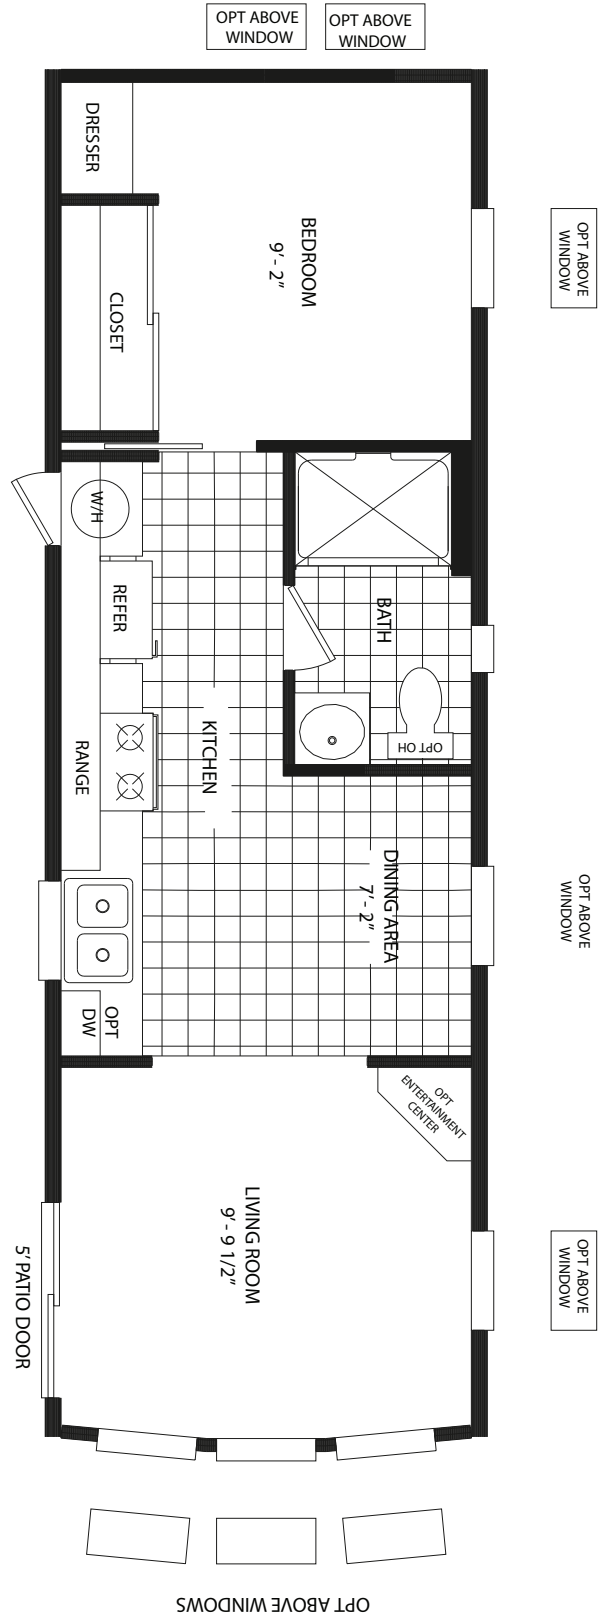

Tahoe

Rocky Mountain Park Model Series

1 Bedroom, 1 Bath
Approx. 394 Sq. Ft.

Last Updated: 2-8-11

Factory Expo! HOME CENTERS

"Factory Direct Value"

2075 State Highway 46, North, Seguin, TX 78155

For Detailed Directions See Map On Our Website