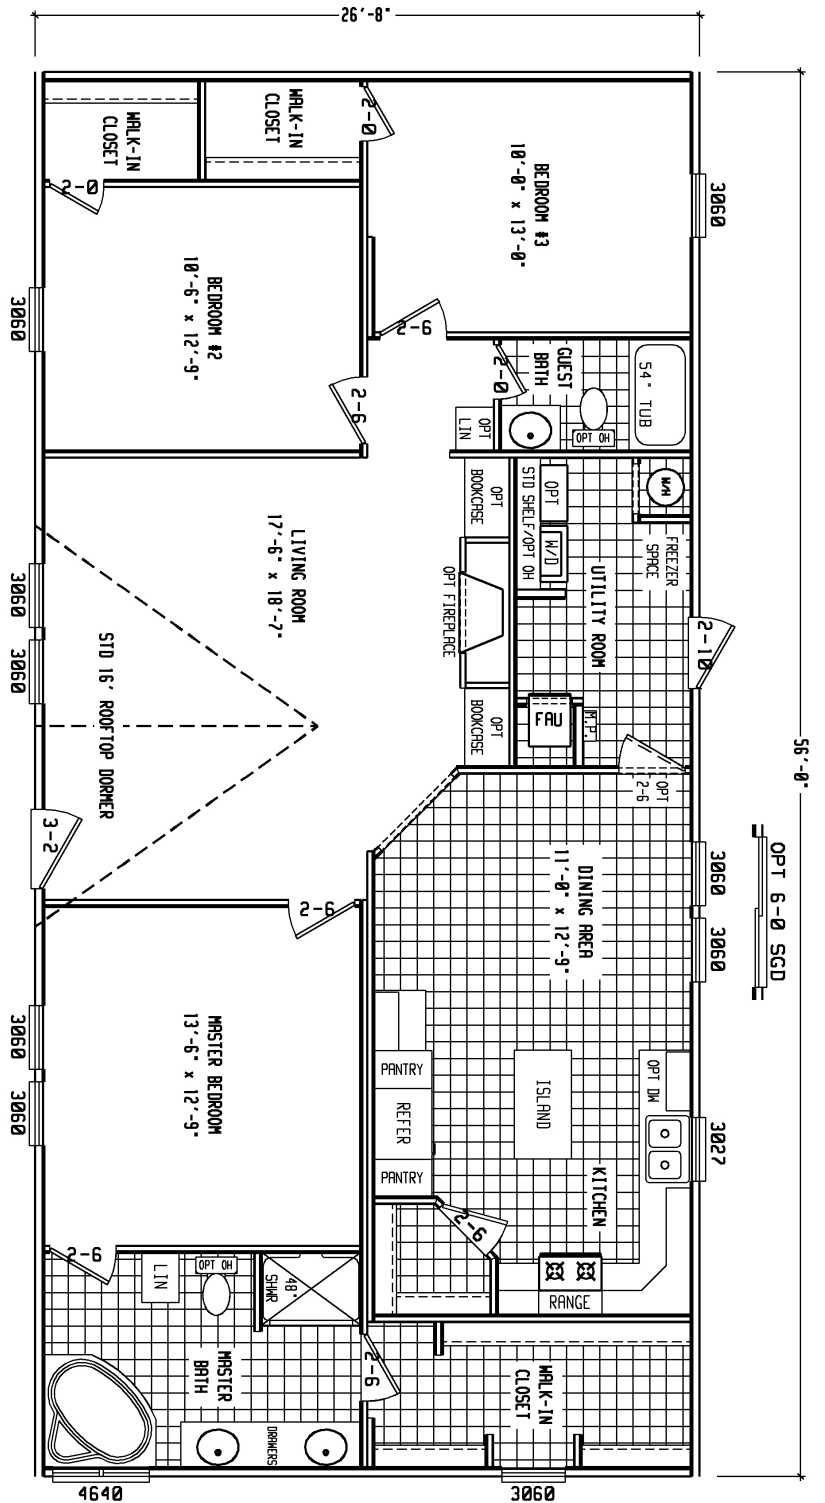

Sweetwater

Blue Ridge Series

3 Bedroom, 2 Bath
Approx. 1,493 SQ. FT.

Last Updated: 2-8-11

Factory Expo
"Factory Direct Value" HOME CENTERS

2075 State Highway 46, North, Seguin, TX 78155

For Detailed Directions See Map On Our Website