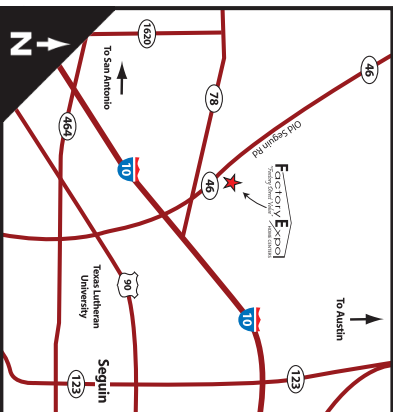

Sweetwater

Blue Ridge Series

3 Bedroom, 2 Bath
Approx. 1,493 SQ. FT.

Last Updated: 2-8-11

Factory Expo
"Factory Direct Value" HOME CENTERS

2075 State Highway 46, North, Seguin, TX 78155

For Detailed Directions See Map On Our Website