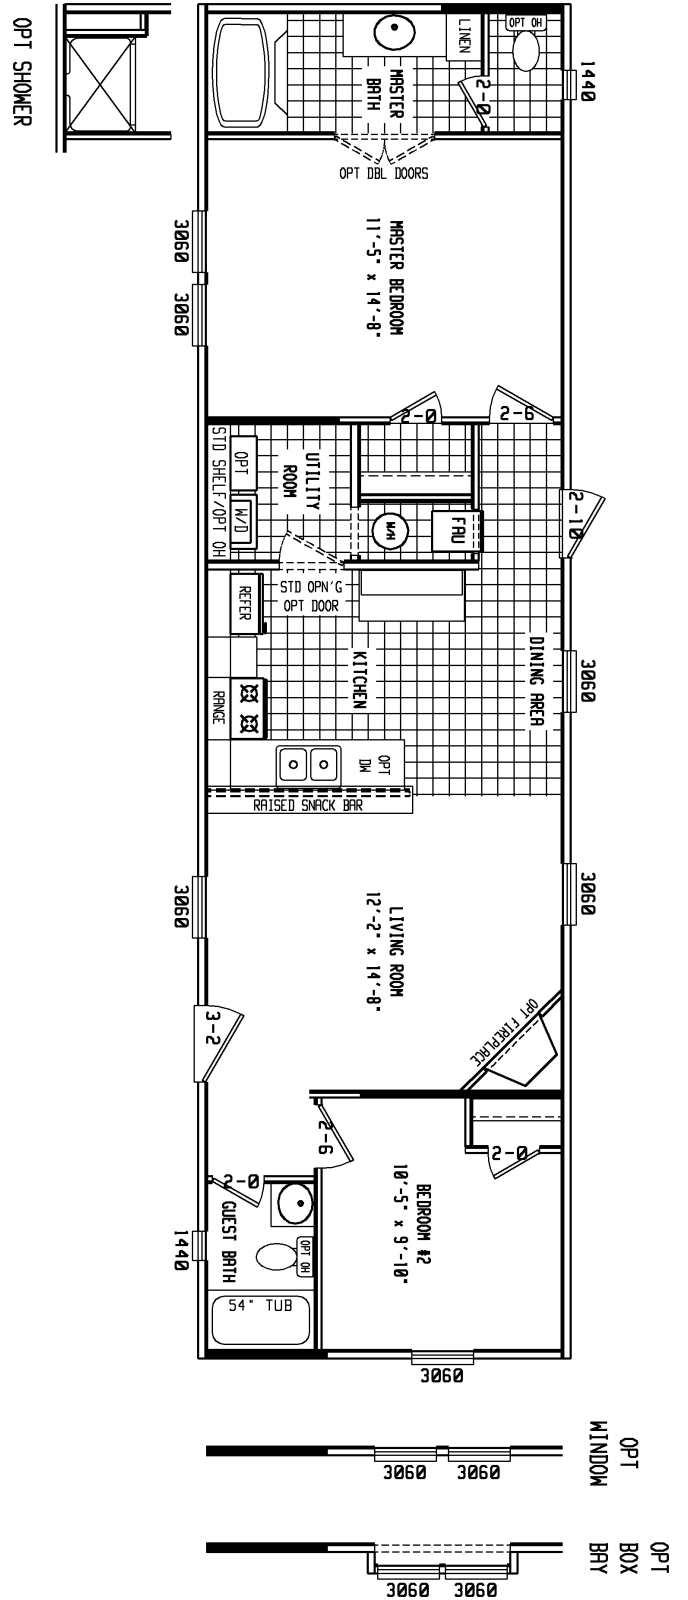

STUART

BLUE RIDGE SERIES

2 BEDROOM, 2 BATH
APPROX. 859 SQ. FT.

Last Updated: 2-8-11

Factory Expo
"Factory Direct Value" HOME CENTERS

2075 State Highway 46, North, Seguin, TX 78155

For Detailed Directions See Map On Our Website
1-800-807-8536