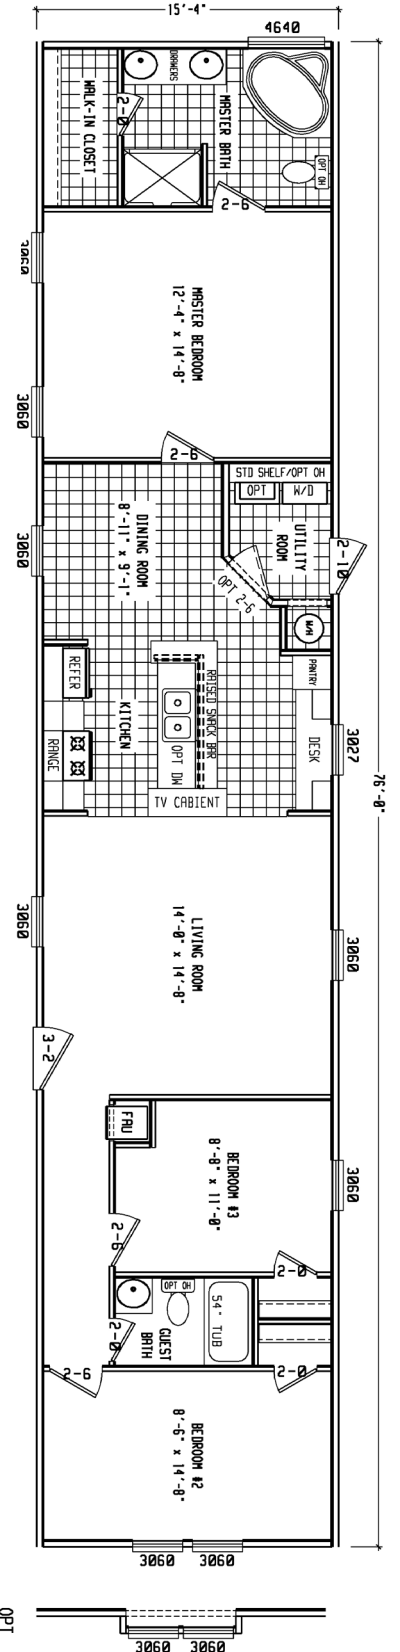

Santa Anna

Country Home Series

3 Bedroom, 2 Bath
Approx. 1,165 SQ. FT.

Last Updated: 2-8-11

OPT
BOX
BRV

Factory Expo
"Factory Direct Value"
HOME CENTERS

2075 State Highway 46, North, Seguin, TX 78155

For Detailed Directions See Map On Our Website