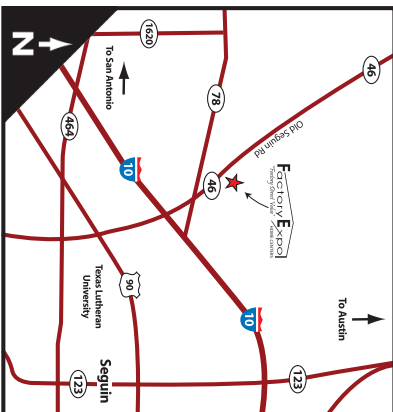

Santa Anna

Country Home Series

3 Bedroom, 2 Bath
Approx. 1,165 SQ. FT.

Last Updated: 2-8-11

OPT
BOX
BRV

Factory Expo
"Factory Direct Value"
HOME CENTERS

2075 State Highway 46, North, Seguin, TX 78155

For Detailed Directions See Map On Our Website