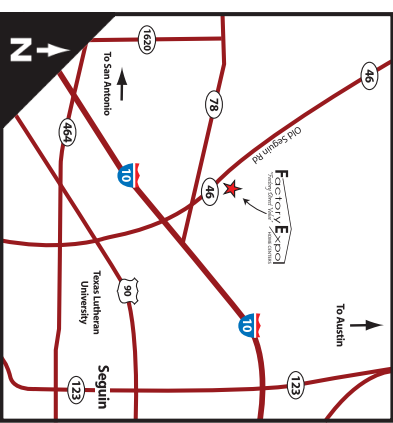

SALADO

BLUE RIDGE SERIES

3 BEDROOM, 2 BATH
APPROX. 1,595 SQ. FT.

Last Updated: 2-8-11

Factory Expo
"Factory Direct Value"
HOME CENTERS

2075 State Highway 46, North, Seguin, TX 78155

For Detailed Directions See Map On Our Website