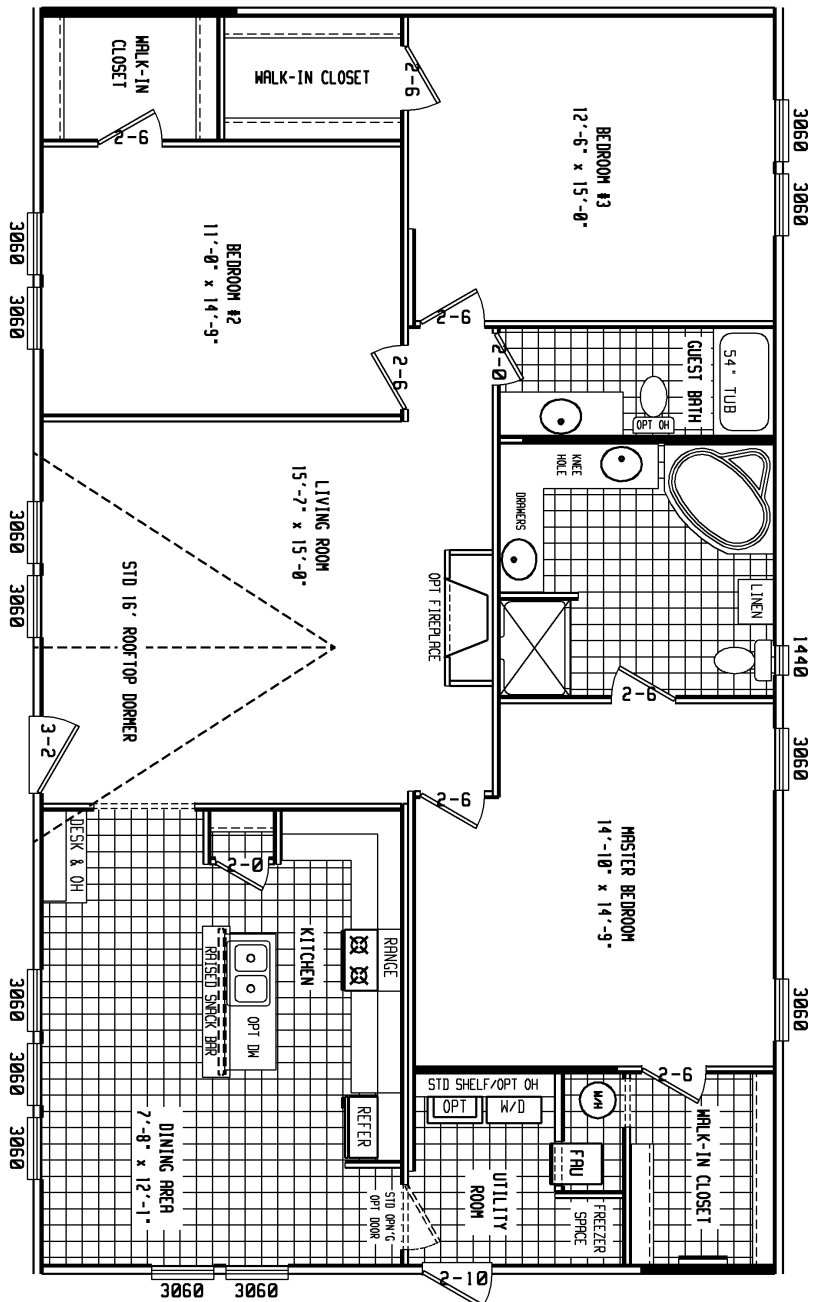

SALADO

BLUE RIDGE SERIES

3 BEDROOM, 2 BATH
APPROX. 1,595 SQ. FT.

Last Updated: 2-8-11

Factory Expo
"Factory Direct Value"
HOME CENTERS

2075 State Highway 46, North, Seguin, TX 78155

For Detailed Directions See Map On Our Website