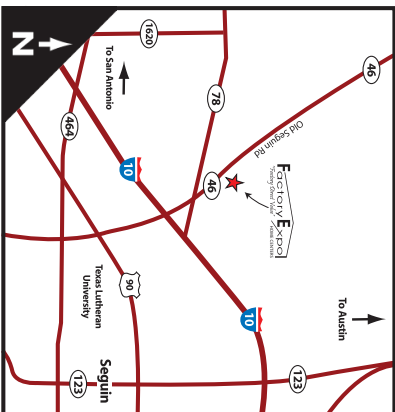

Riverside

Blue Ridge Series

4 Bedroom, 3 Bath
Approx. 1,963 SQ. FT.

Last Updated: 2-8-11

Factory Expo
"Factory Direct Value"
HOME CENTERS

2075 State Highway 46, North, Seguin, TX 78155

For Detailed Directions See Map On Our Website