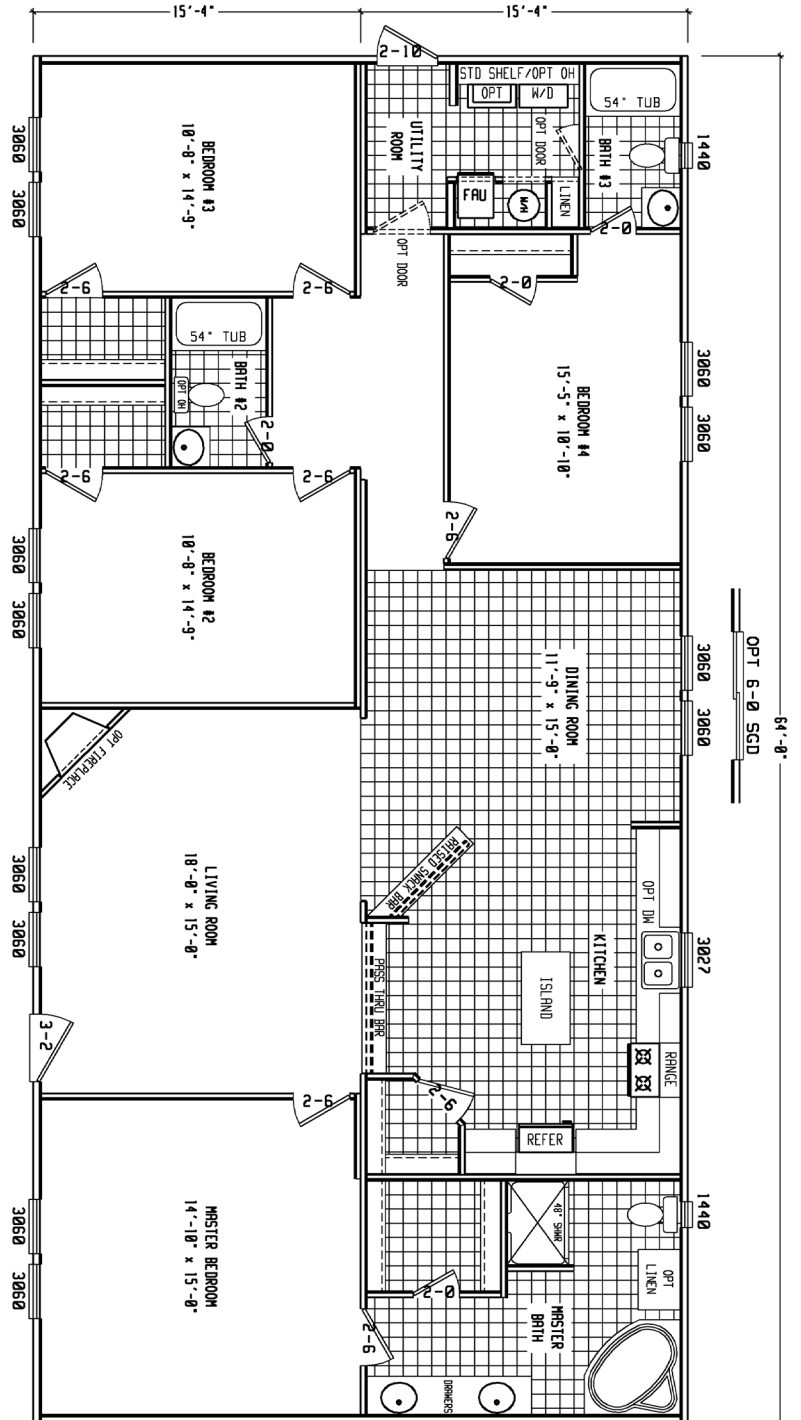

Riverside

Blue Ridge Series

4 Bedroom, 3 Bath
Approx. 1,963 SQ. FT.

Last Updated: 2-8-11

Factory Expo
"Factory Direct Value"
HOME CENTERS

2075 State Highway 46, North, Seguin, TX 78155

For Detailed Directions See Map On Our Website