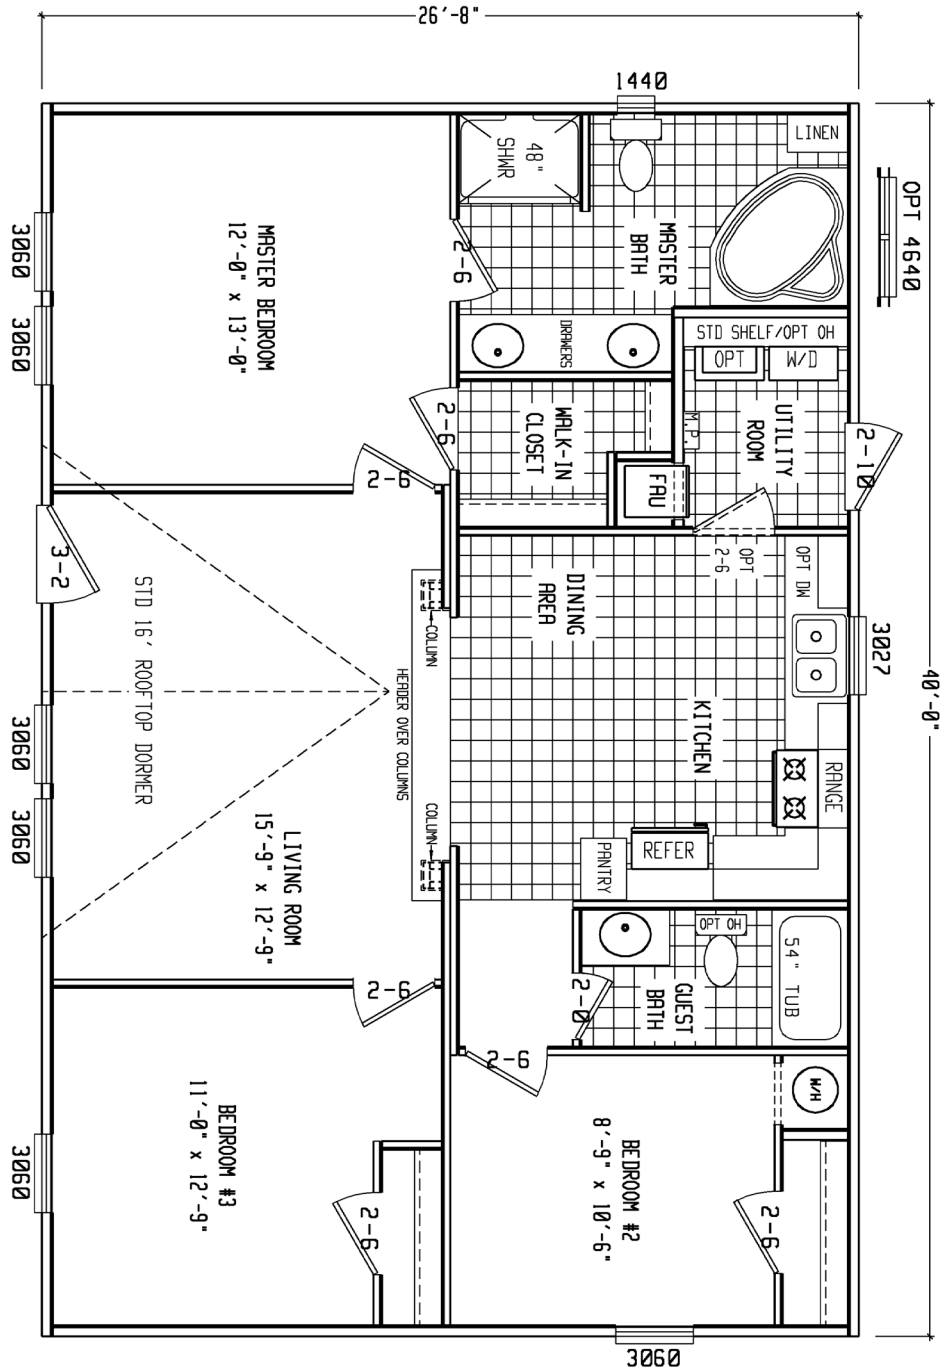

# Rivercrest

Blue Ridge Series

3 Bedroom, 2 Bath  
Approx. 1,066 SQ. FT.

Last Updated: 2-8-11

**Factory Expo**  
"Factory Direct Value"  
HOME CENTERS

2075 State Highway 46, North, Seguin, TX 78155

For Detailed Directions See Map On Our Website  
1-800-807-8536