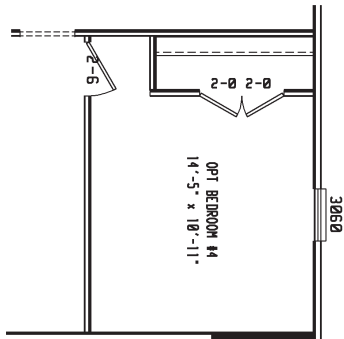

RIO GRANDE

RIVERBEND SERIES

3 BEDROOM + GMRM, 2 BATH
APPROX. 2,331 SQ. FT.

Factory Expo
"Factory Direct Value" HOME CENTERS

2075 State Highway 46, North, Seguin, TX 78155

For Detailed Directions See Map On Our Website
1-800-807-8536