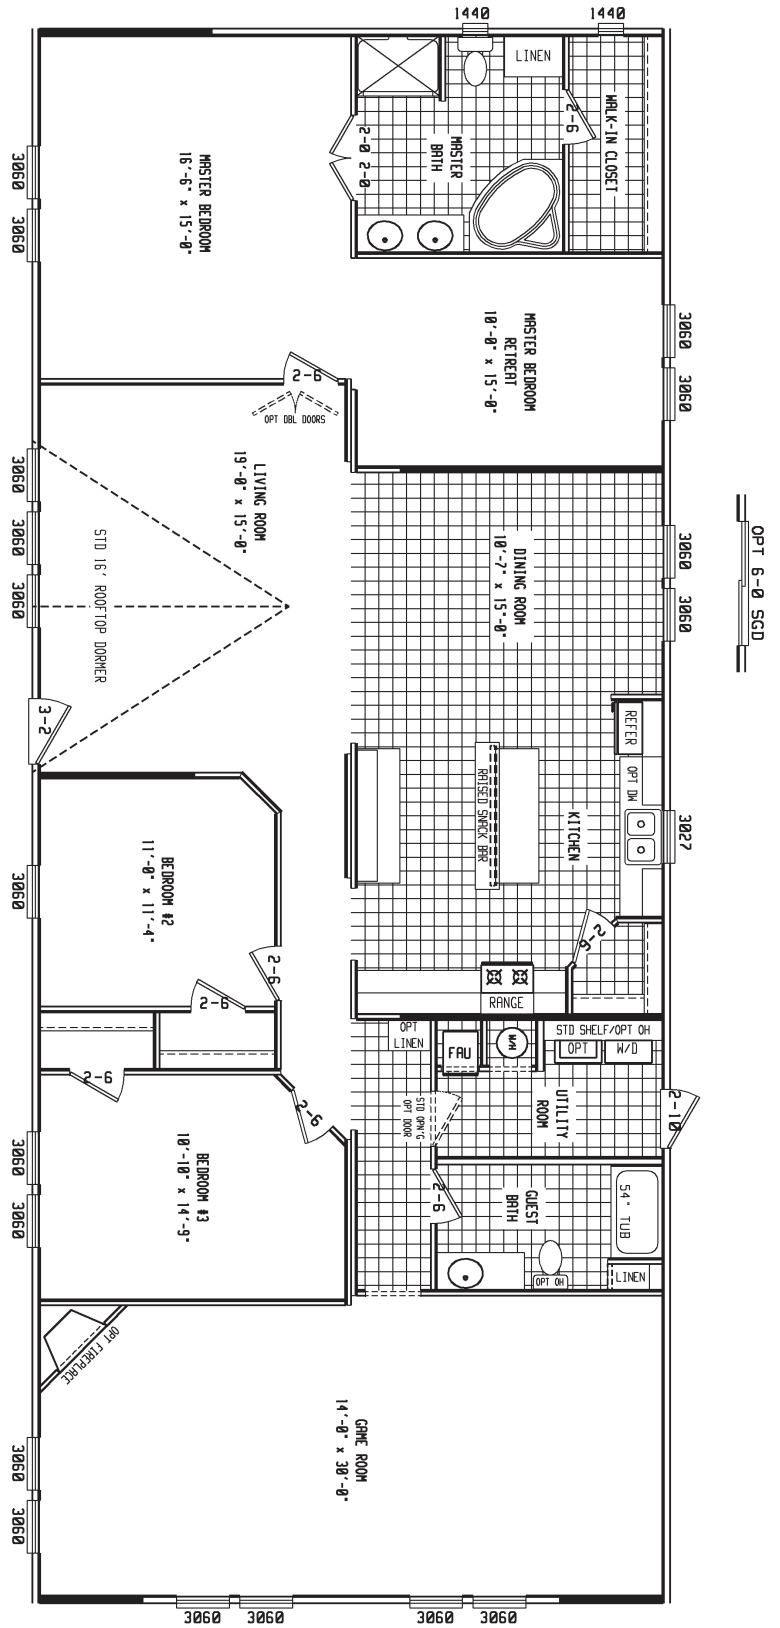

RIO GRANDE

RIVERBEND SERIES

3 BEDROOM + GMRM, 2 BATH
APPROX. 2,331 SQ. FT.

Factory Expo
"Factory Direct Value" HOME CENTERS

2075 State Highway 46, North, Seguin, TX 78155

For Detailed Directions See Map On Our Website
1-800-807-8536