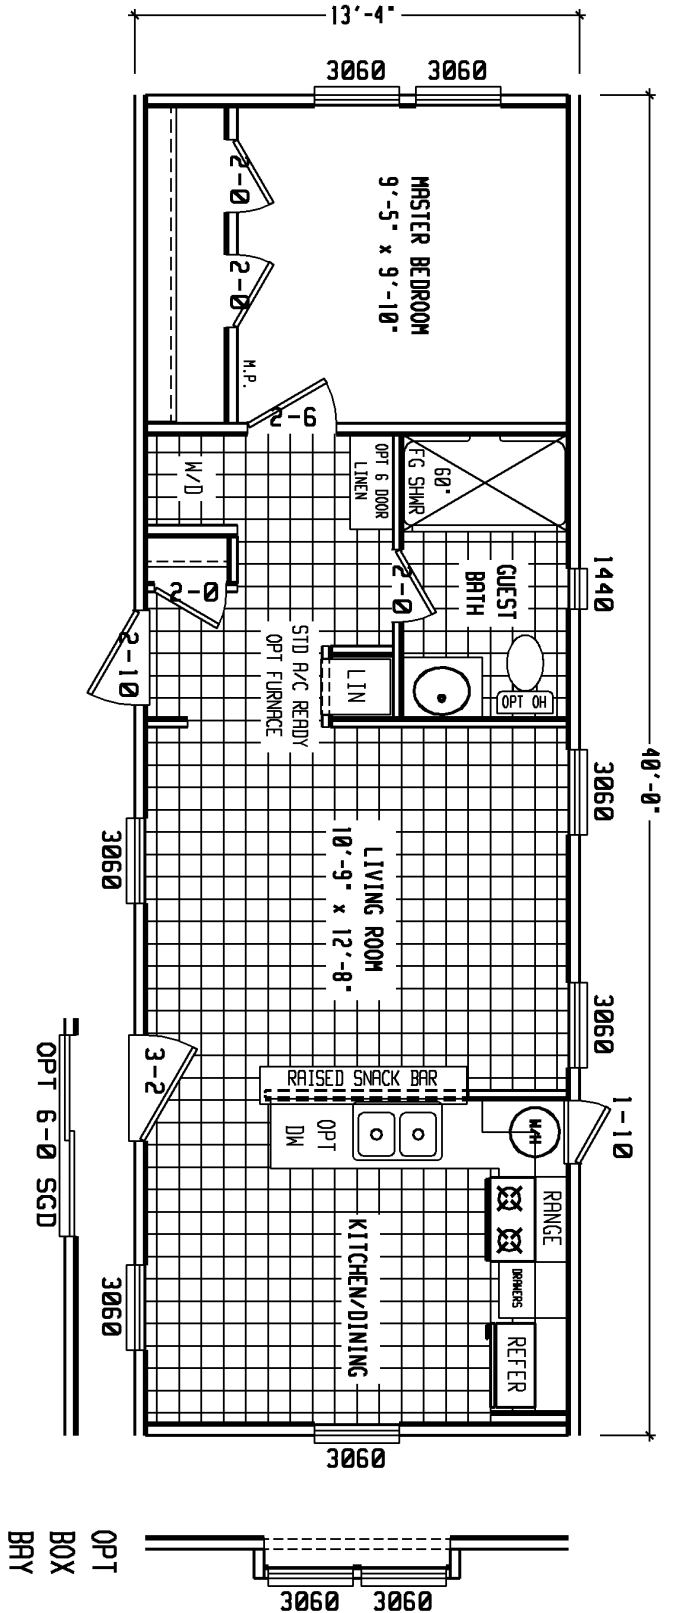

Peyton

Blue Ridge Series

1 Bedroom, 1 Bath
Approx. 533 SQ. FT.

Last Updated: 2-8-11

Factory Expo

"Factory Direct Value"

HOME CENTERS

2075 State Highway 46, North, Seguin, TX 78155