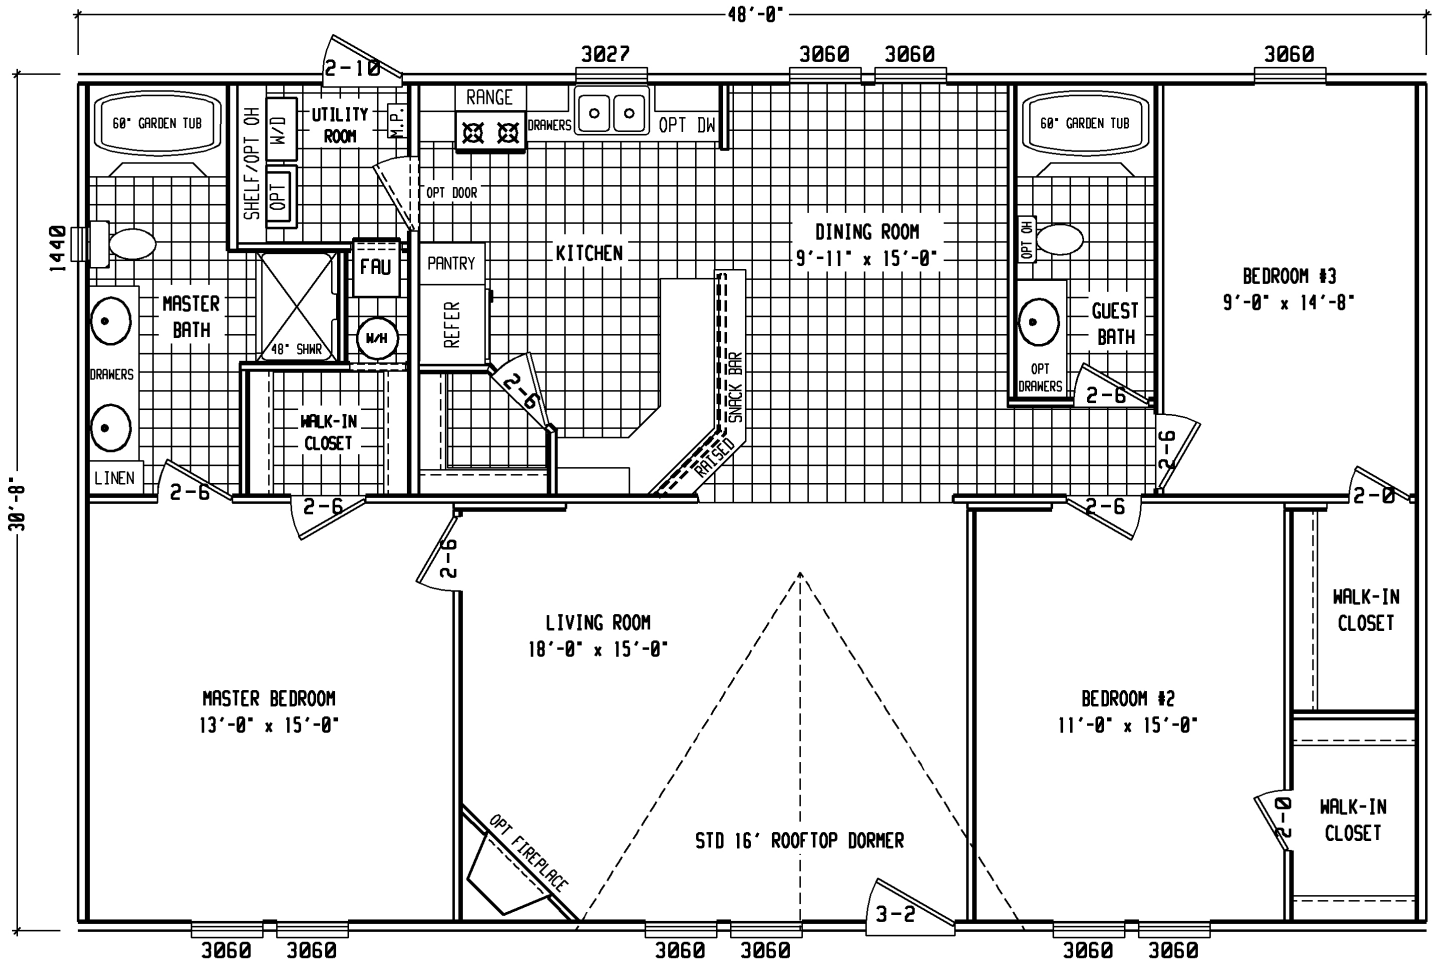

Pasadena

Blue Ridge Series

3 Bedroom, 2 Bath
Approx. 1,472 SQ. FT.

Last Updated: 2-8-11

Factory Expo

"Factory Direct Value" HOME CENTERS

2075 State Highway 46, North, Seguin, TX 78155

For Detailed Directions See Map On Our Website