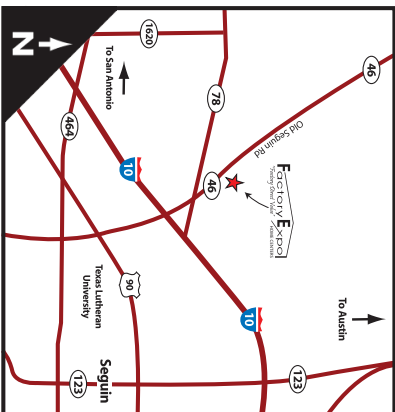

Montrose

Lifestyle Series

2 Bedroom, 2 Bath
Approx. 920 SQ. FT.

Last Updated: 2-8-11

Factory Expo
"Factory Direct Value"
HOME CENTERS

2075 State Highway 46, North, Seguin, TX 78155

For Detailed Directions See Map On Our Website