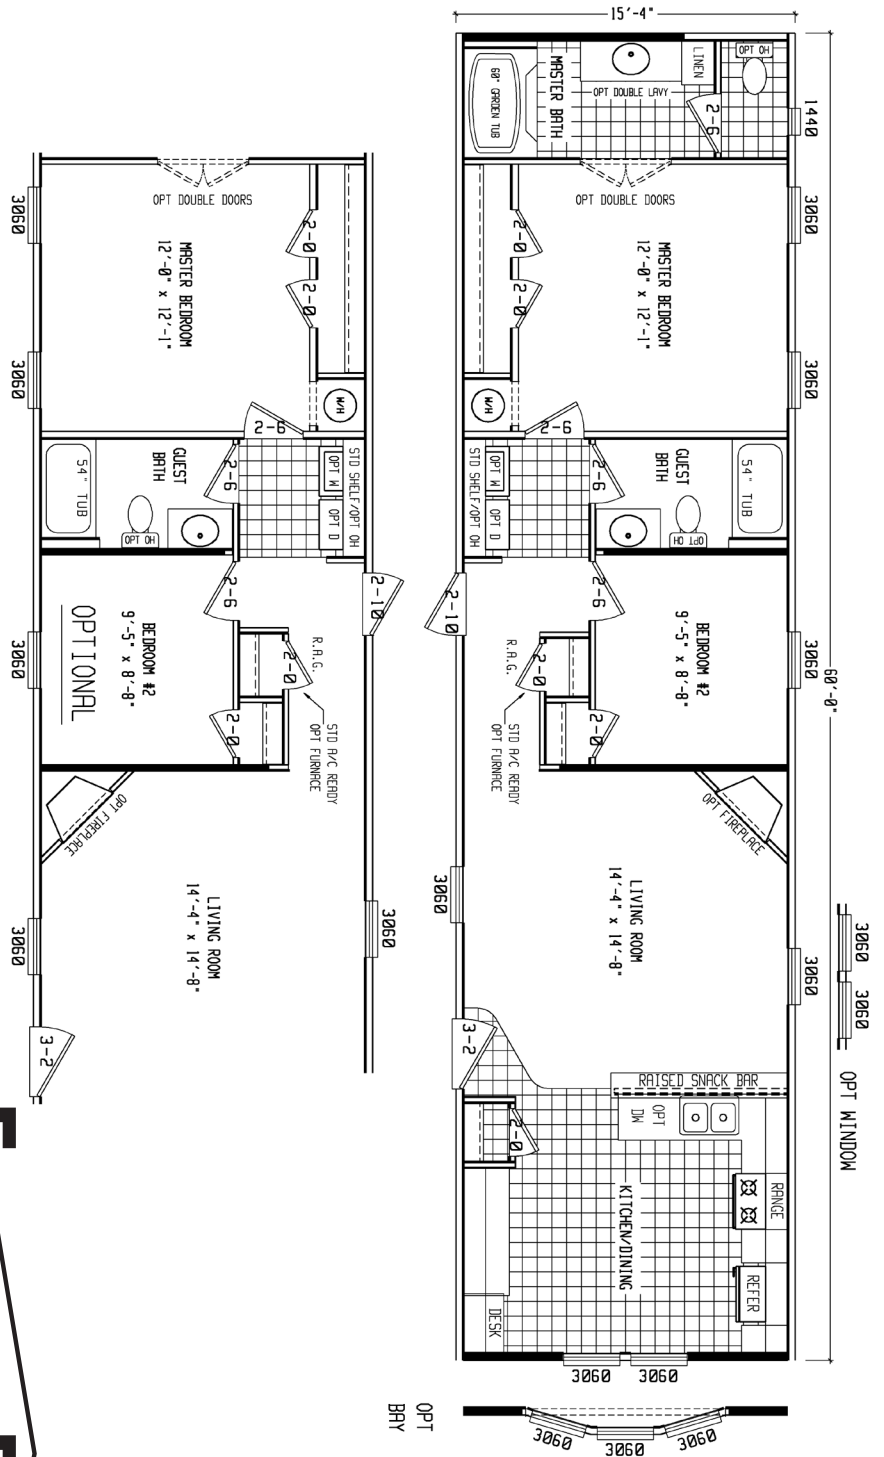

Montrose

Lifestyle Series

2 Bedroom, 2 Bath
Approx. 920 SQ. FT.

Last Updated: 2-8-11

Factory Expo
"Factory Direct Value"
HOME CENTERS

2075 State Highway 46, North, Seguin, TX 78155

For Detailed Directions See Map On Our Website