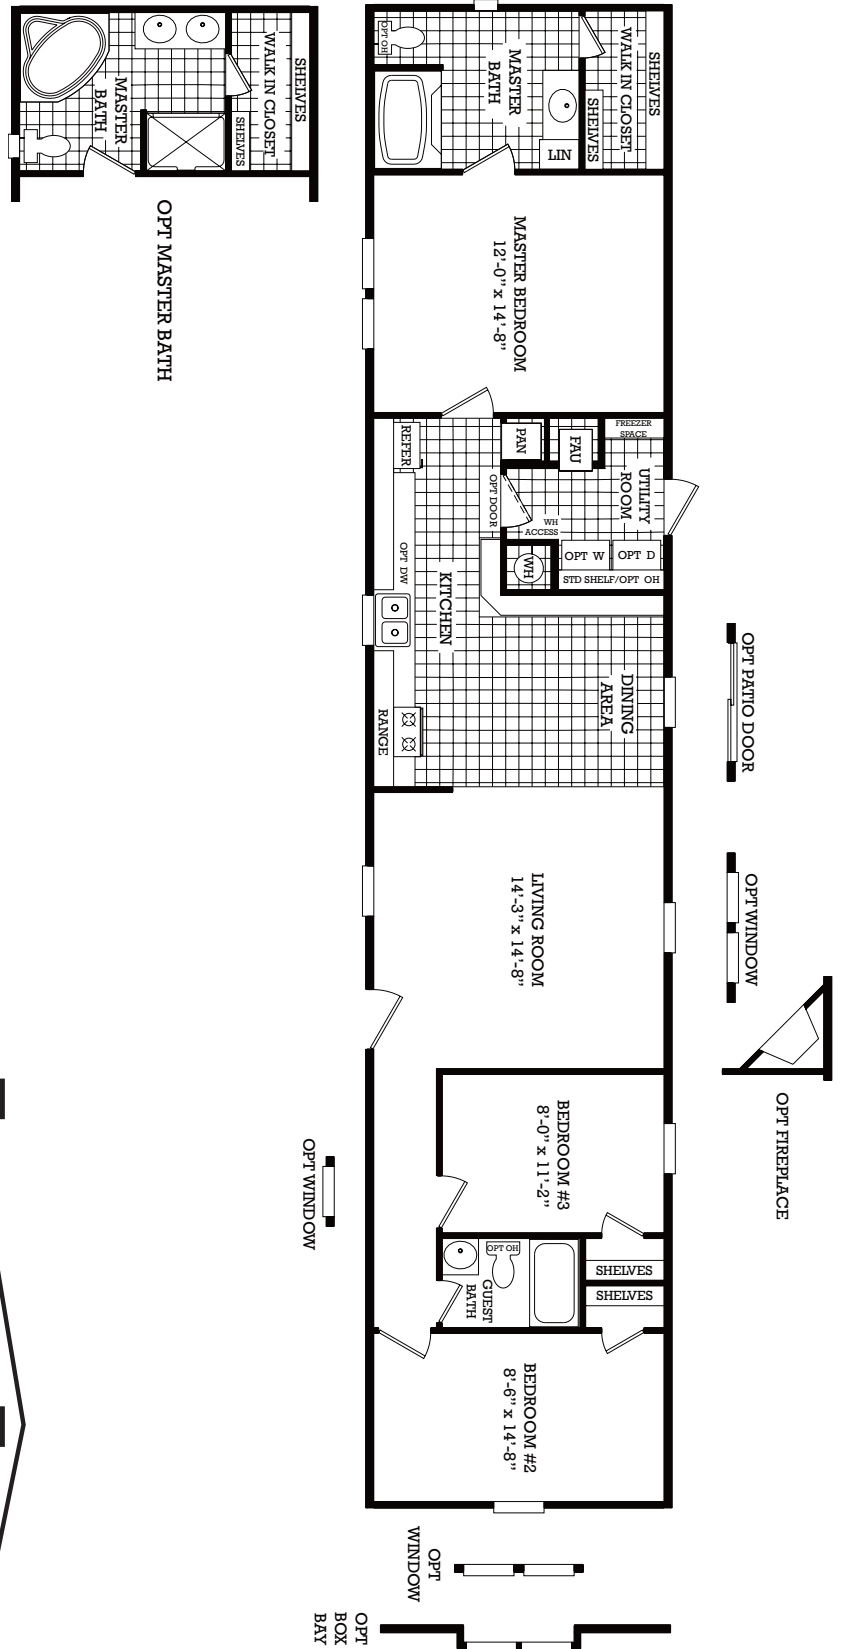

Montridge

Blue Ridge Series

3 Bedroom, 2 Bath
Approx. 1,165 SQ. FT.

OPT MASTER BATH

Factory Expo
"Factory Direct Value" HOME CENTERS

2075 State Highway 46, North, Seguin, TX 78155

For Detailed Directions See Map On Our Website
1-800-807-8536