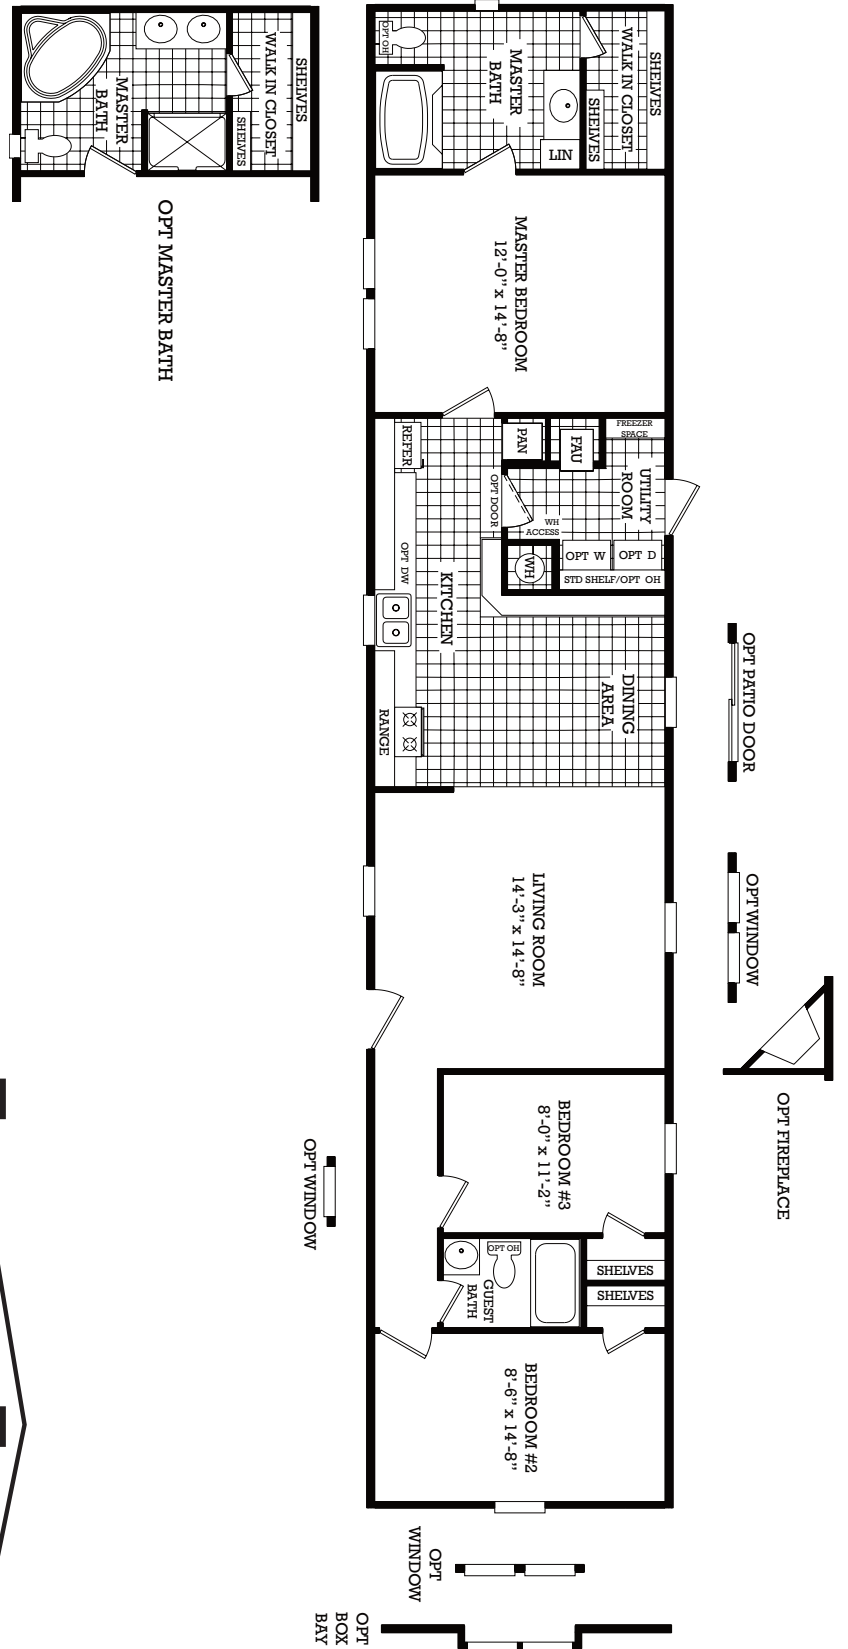

Montridge

Blue Ridge Series

3 Bedroom, 2 Bath
Approx. 1,165 SQ. FT.

Last Updated: 2-8-11

OPT MASTER BATH

Factory Expo
"Factory Direct Value" HOME CENTERS

2075 State Highway 46, North, Seguin, TX 78155

For Detailed Directions See Map On Our Website
1-800-807-8536