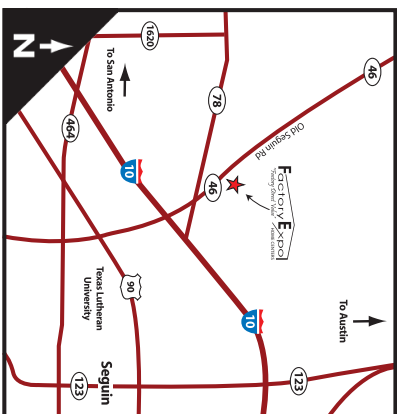

MESQUITE

BLUE RIDGE SERIES 

3 BEDROOM + DEN, 2 BATH
APPROX. 1,717 SQ. FT.

Last Updated: 2-8-11

Factory Expo
"Factory Direct Value"
HOME CENTERS
2075 State Highway 46, North, Seguin, TX 78155

For Detailed Directions See Map On Our Website