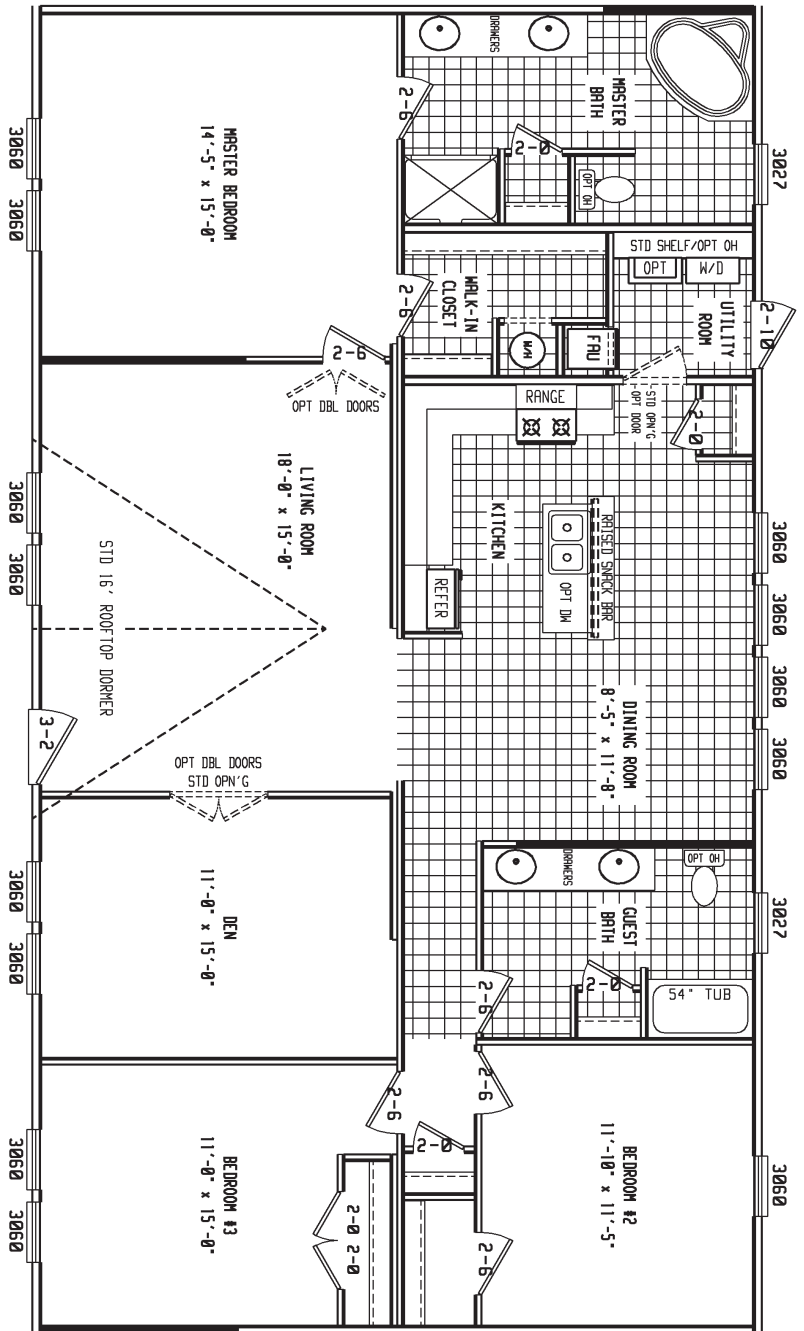

MESQUITE

BLUE RIDGE SERIES 

3 BEDROOM + DEN, 2 BATH
APPROX. 1,717 SQ. FT.

Last Updated: 2-8-11

Factory Expo
"Factory Direct Value"
HOME CENTERS
2075 State Highway 46, North, Seguin, TX 78155

For Detailed Directions See Map On Our Website