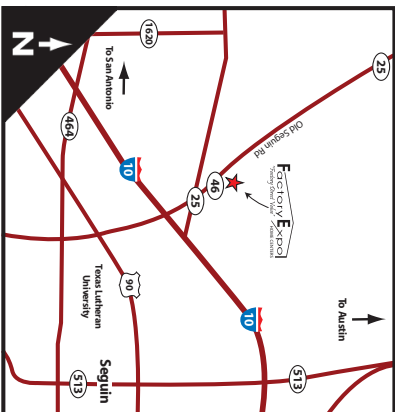

MESQUITE

RIVERBEND SERIES

3 BEDROOM + DEN, 2 BATH
APPROX. 1,717 SQ. FT.

Factory Expo
"Factory Direct Value"
HOME CENTERS
2075 State Highway 46, North, Seguin, TX 78155

For Detailed Directions See Map On Our Website