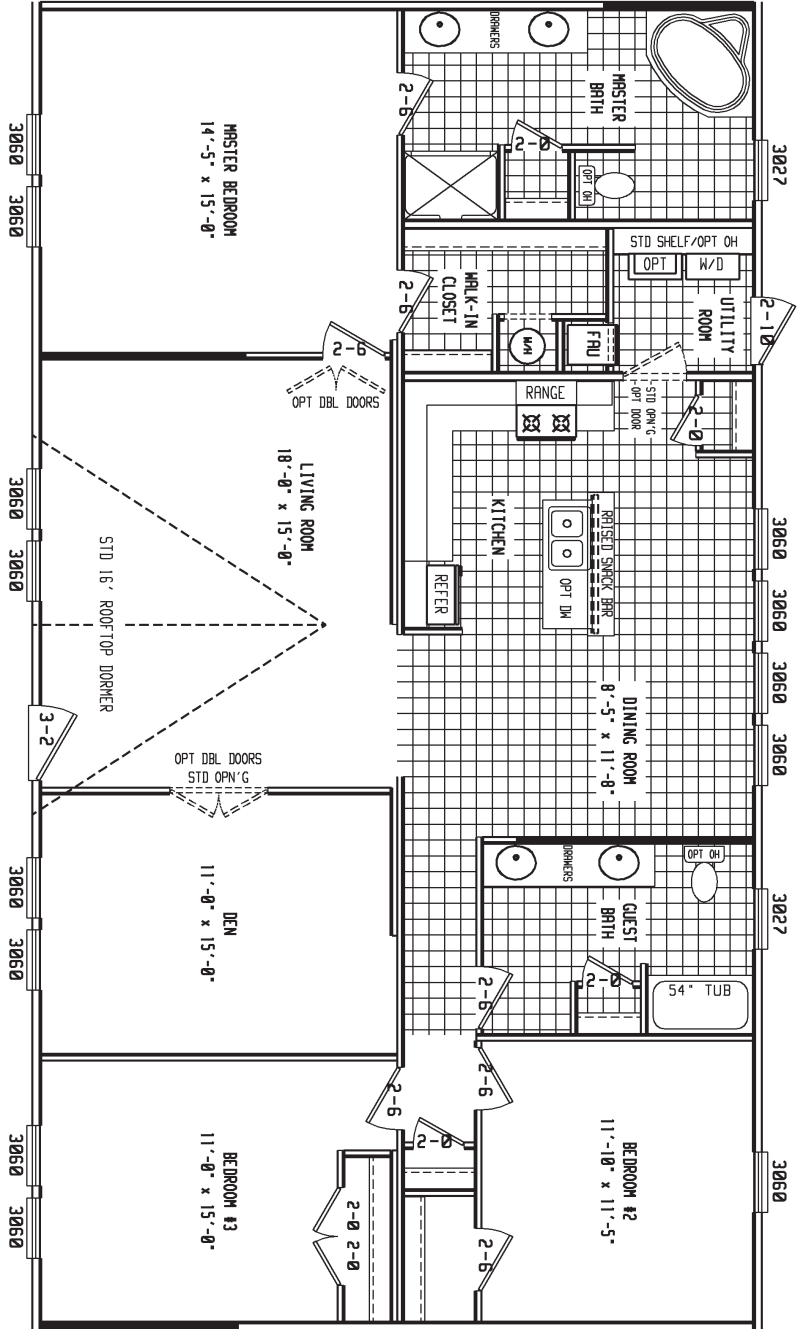

MESQUITE

RIVERBEND SERIES

3 BEDROOM + DEN, 2 BATH
APPROX. 1,717 SQ. FT.

Factory Expo
"Factory Direct Value"
HOME CENTERS
2075 State Highway 46, North, Seguin, TX 78155

For Detailed Directions See Map On Our Website