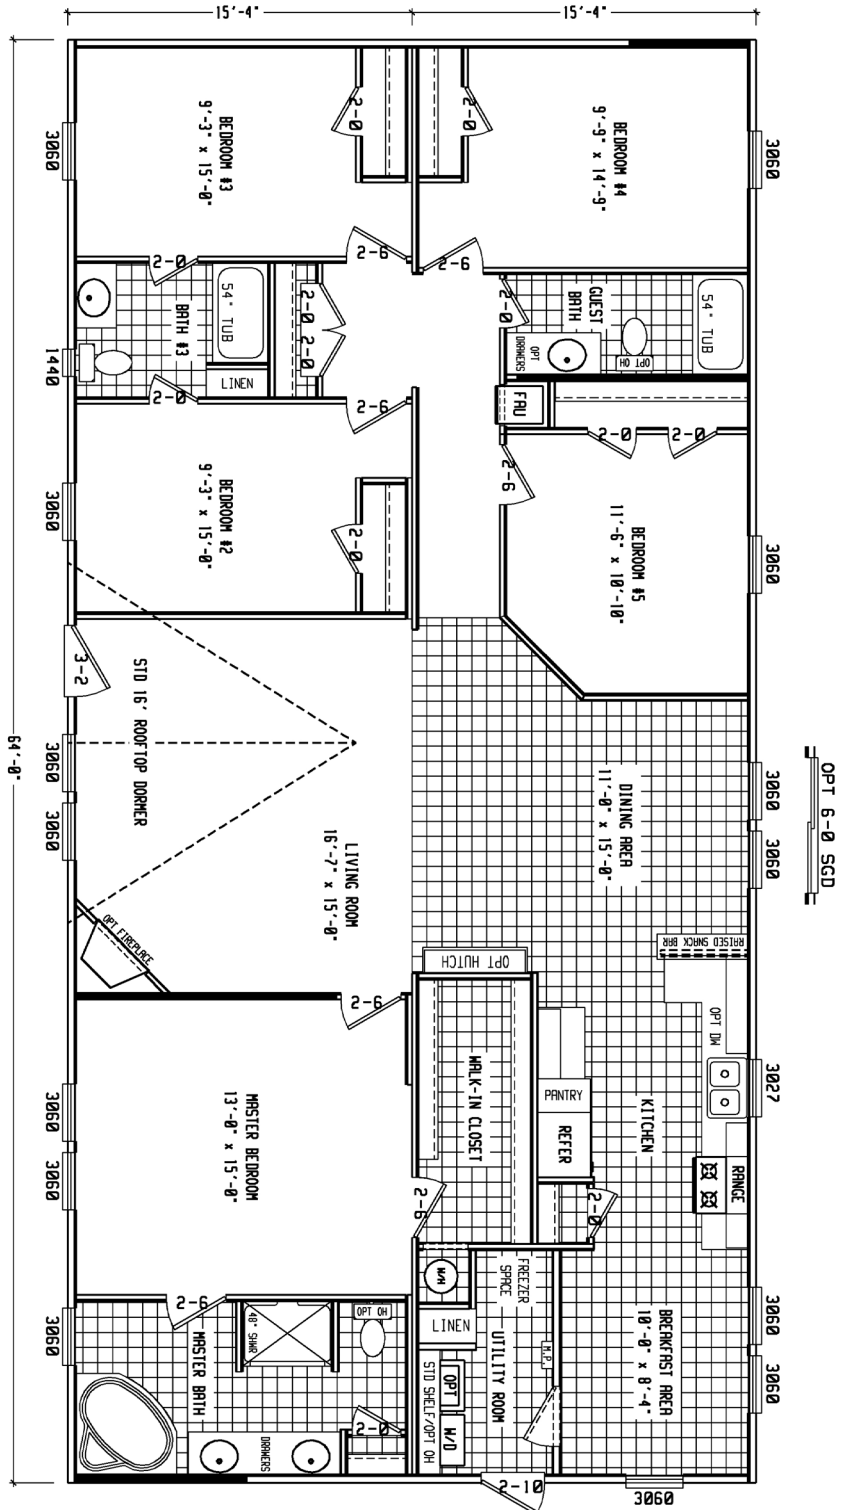

# McCoy

Blue Ridge Series

**5 Bedroom, 3 Bath**  
**Approx. 1,963 SQ. FT.**

Last Updated: 2-8-11

**Factory Expo**  
"Factory Direct Value" HOME CENTERS

2075 State Highway 46, North, Seguin, TX 78155

For Detailed Directions See Map On Our Website  
1-800-807-8536