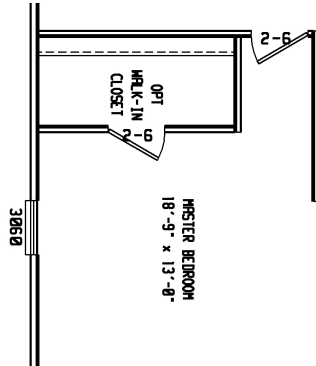

Matagora

Country Home Series

4 Bedroom, 2 Bath
Approx. 2,027 SQ. FT.

Last Updated: 2-8-11

Factory Expo
"Factory Direct Value"
HOME CENTERS

2075 State Highway 46, North, Seguin, TX 78155

For Detailed Directions See Map On Our Website