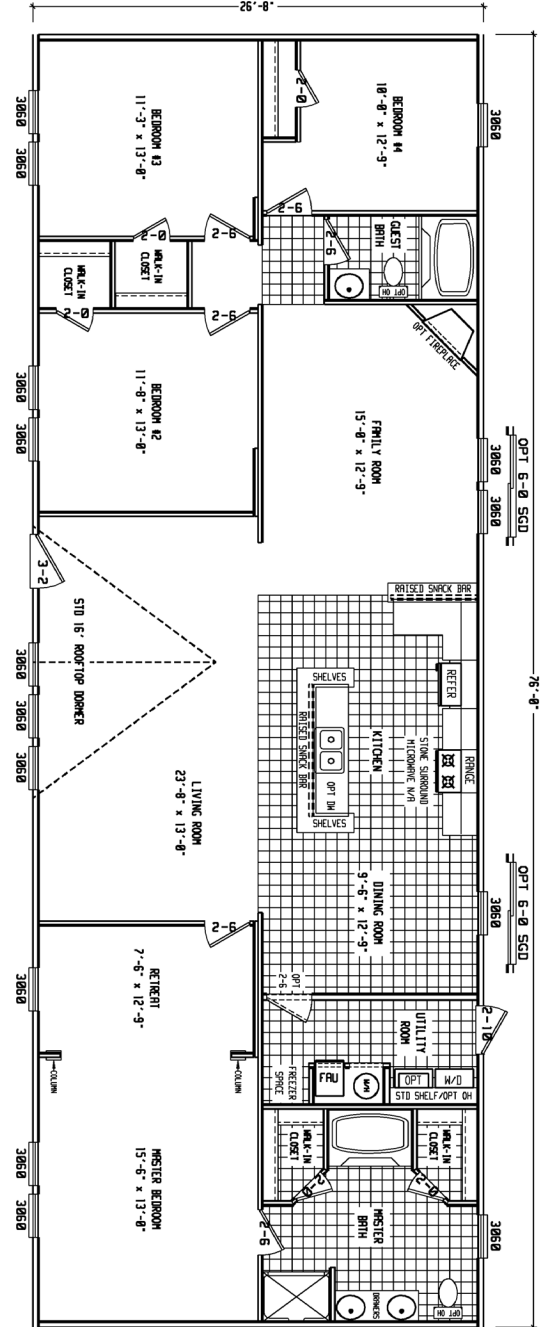

Matagora

Country Home Series

4 Bedroom, 2 Bath
Approx. 2,027 SQ. FT.

Last Updated: 2-8-11

Factory Expo
"Factory Direct Value"
HOME CENTERS

2075 State Highway 46, North, Seguin, TX 78155

For Detailed Directions See Map On Our Website