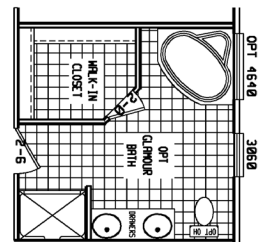

Matagora

Country Home Series

4 Bedroom, 2 Bath
Approx. 2,027 SQ. FT.

Last Updated: 2-8-11

Factory Expo
"Factory Direct Value"
HOME CENTERS

2075 State Highway 46, North, Seguin, TX 78155

For Detailed Directions See Map On Our Website