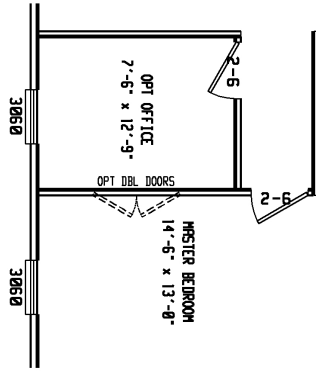

Matagora

Country Home Series

4 Bedroom, 2 Bath
Approx. 2,027 SQ. FT.

Last Updated: 2-8-11

Factory Expo
"Factory Direct Value"
HOME CENTERS

2075 State Highway 46, North, Seguin, TX 78155

For Detailed Directions See Map On Our Website