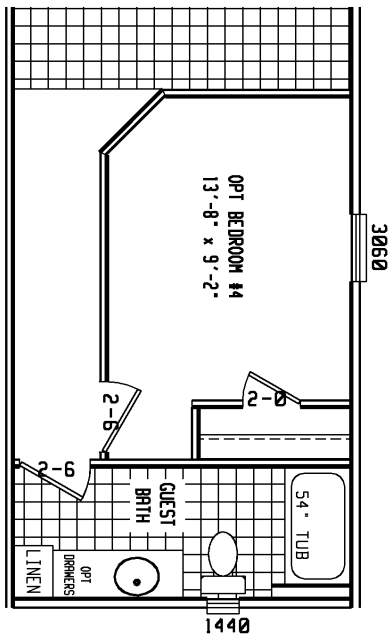

MANZANITA

BLUE RIDGE SERIES

3 BEDROOM, DEN, 2 BATH
APPROX. 1,493 SQ. FT.

Last Updated: 2-8-11

Factory Expo
 "Factory Direct Value"
 HOME CENTERS

2075 State Highway 46, North, Seguin, TX 78155

For Detailed Directions See Map On Our Website
1-800-807-8536