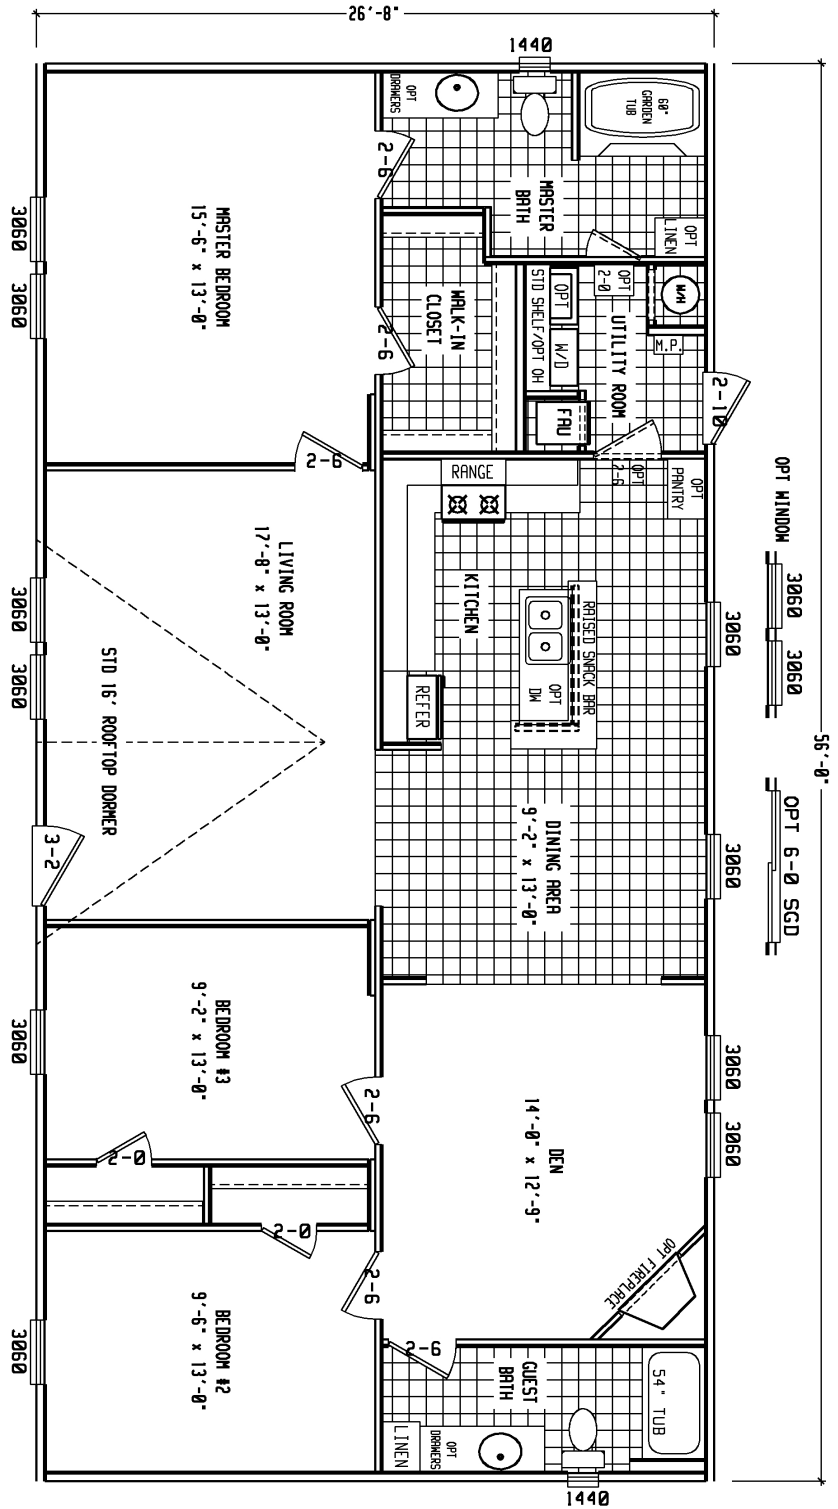

MANZANITA

BLUE RIDGE SERIES

3 BEDROOM, DEN, 2 BATH
APPROX. 1,493 SQ. FT.

Last Updated: 2-8-11

Factory Expo
 "Factory Direct Value"
 HOME CENTERS

2075 State Highway 46, North, Seguin, TX 78155

For Detailed Directions See Map On Our Website
1-800-807-8536