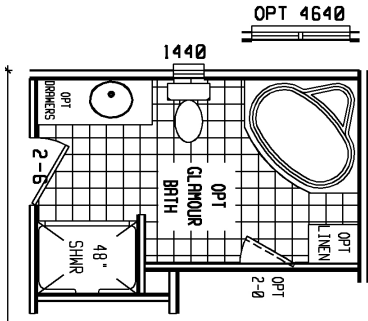

MANZANITA

BLUE RIDGE SERIES

3 BEDROOM, DEN, 2 BATH
APPROX. 1,493 SQ. FT.

Last Updated: 2-8-11

Factory Expo
 "Factory Direct Value"
 HOME CENTERS

2075 State Highway 46, North, Seguin, TX 78155

For Detailed Directions See Map On Our Website
1-800-807-8536