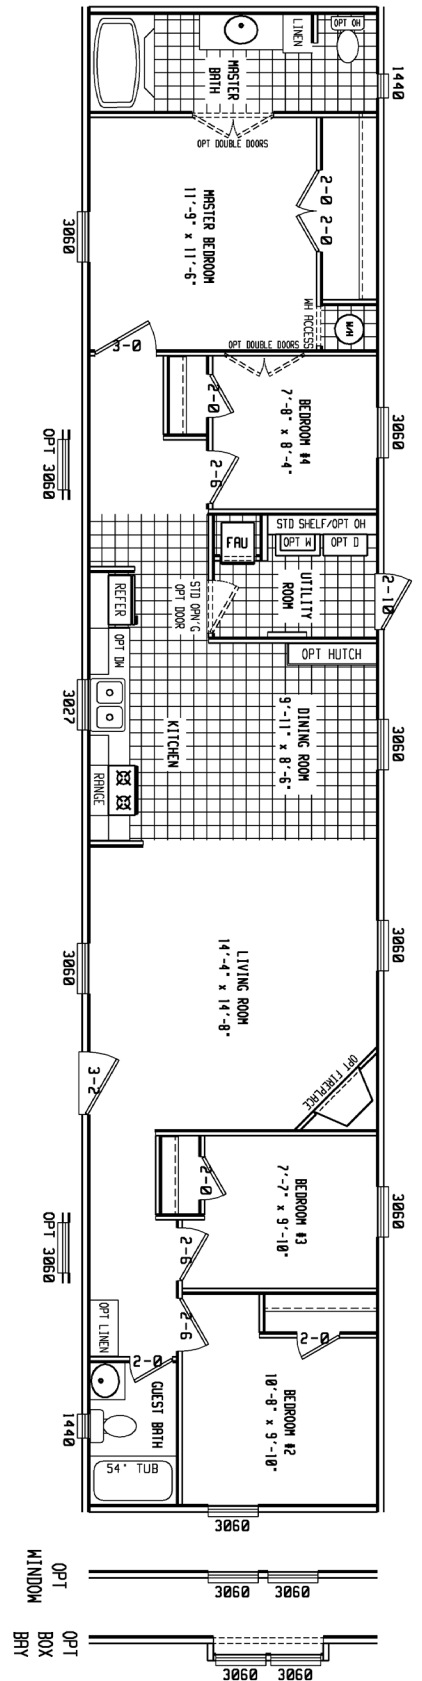

Lorimar

Blue Ridge Series

4 Bedroom, 2 Bath
Approx. 1,163 SQ. FT.

Last Updated: 2-8-11

Factory Expo

"Factory Direct Value"

HOME CENTERS

2075 State Highway 46, North, Seguin, TX 78155