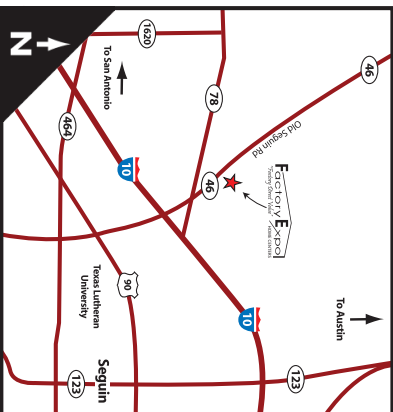

Lorimar

Blue Ridge Series

4 Bedroom, 2 Bath
Approx. 1,163 SQ. FT.

Last Updated: 2-8-11

Factory Expo

"Factory Direct Value"

HOME CENTERS

2075 State Highway 46, North, Seguin, TX 78155

For Detailed Directions See Map On Our Website

1-800-807-8536