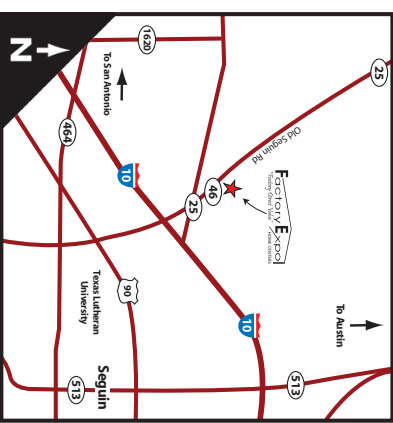

# Lawrence

Blue Ridge Series

4 Bedroom, 2 Bath  
Approx. 2,026 SQ. FT.

**Factory Expo**  
"Factory Direct Value"  
HOME CENTERS

2075 State Highway 46, North, Seguin, TX 78155

For Detailed Directions See Map On Our Website