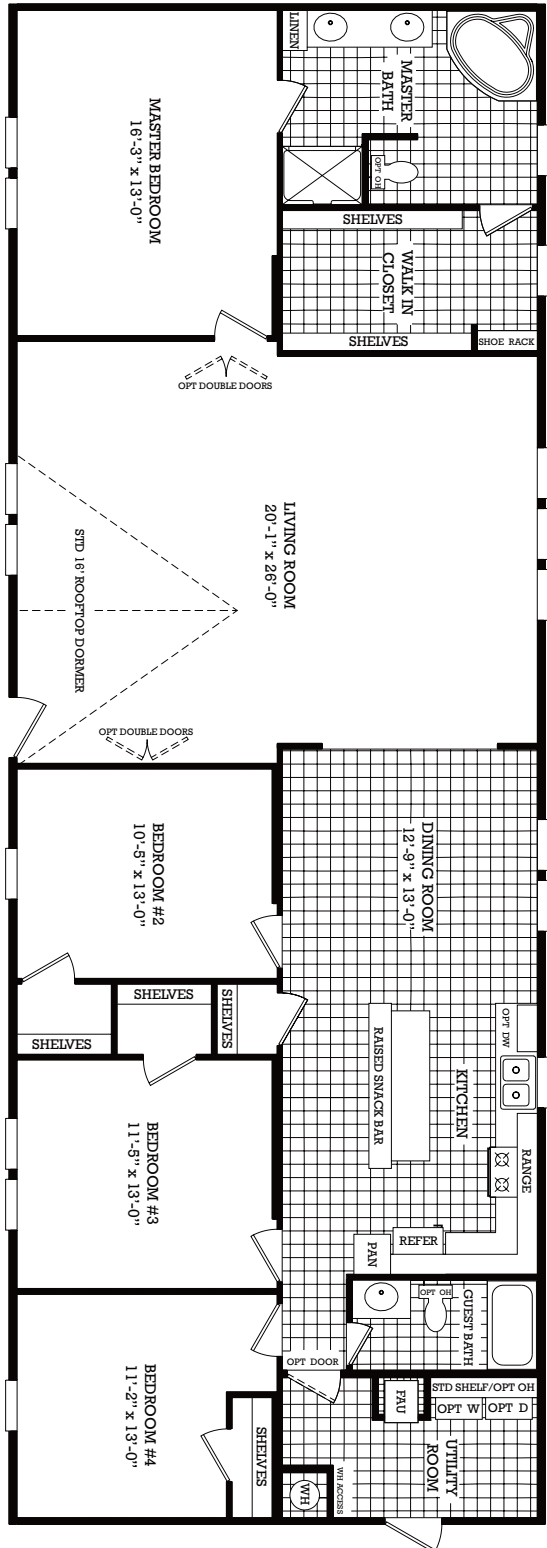

# Lawrence

Blue Ridge Series

4 Bedroom, 2 Bath  
Approx. 2,026 SQ. FT.

**Factory Expo**  
"Factory Direct Value"  
HOME CENTERS

2075 State Highway 46, North, Seguin, TX 78155

For Detailed Directions See Map On Our Website