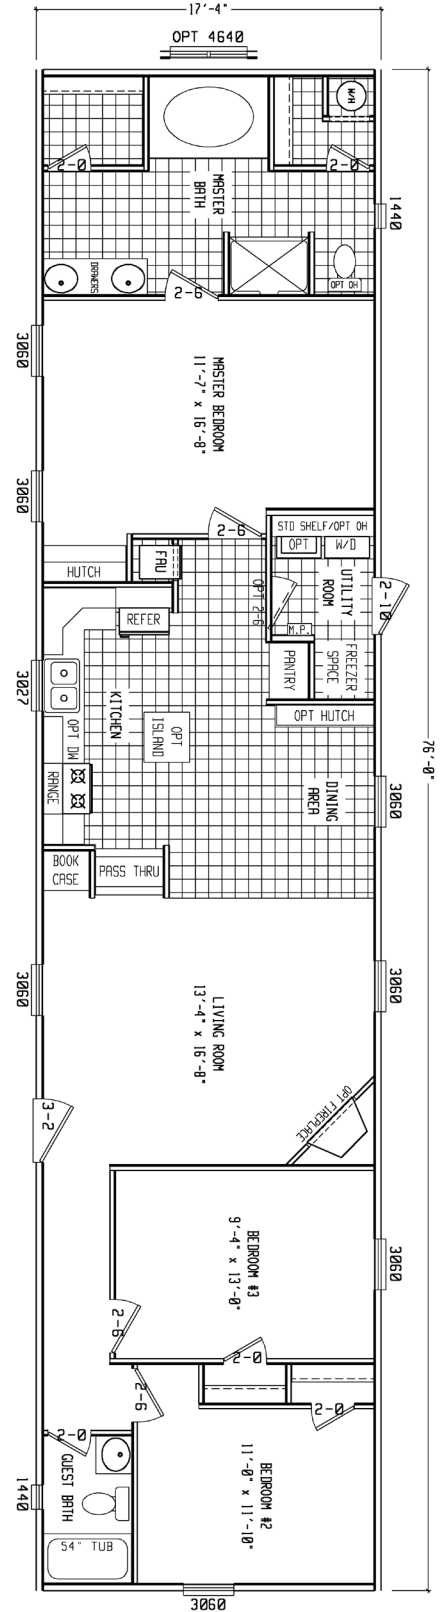

# La Villita

Blue Ridge Series

**3 Bedroom, 2 Bath**  
**Approx. 1,317 SQ. FT.**

Last Updated: 2-8-11

**Factory Expo**  
"Factory Direct Value"  
HOME CENTERS

2075 State Highway 46, North, Seguin, TX 78155