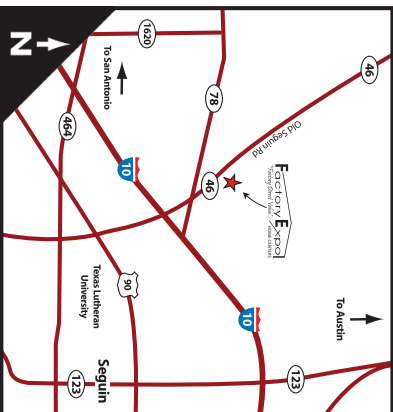

# La Villita

Blue Ridge Series

**3 Bedroom, 2 Bath**  
**Approx. 1,317 SQ. FT.**

Last Updated: 2-8-11

**Factory Expo**  
"Factory Direct Value"  
HOME CENTERS

2075 State Highway 46, North, Seguin, TX 78155

For Detailed Directions See Map On Our Website

1-800-807-8536