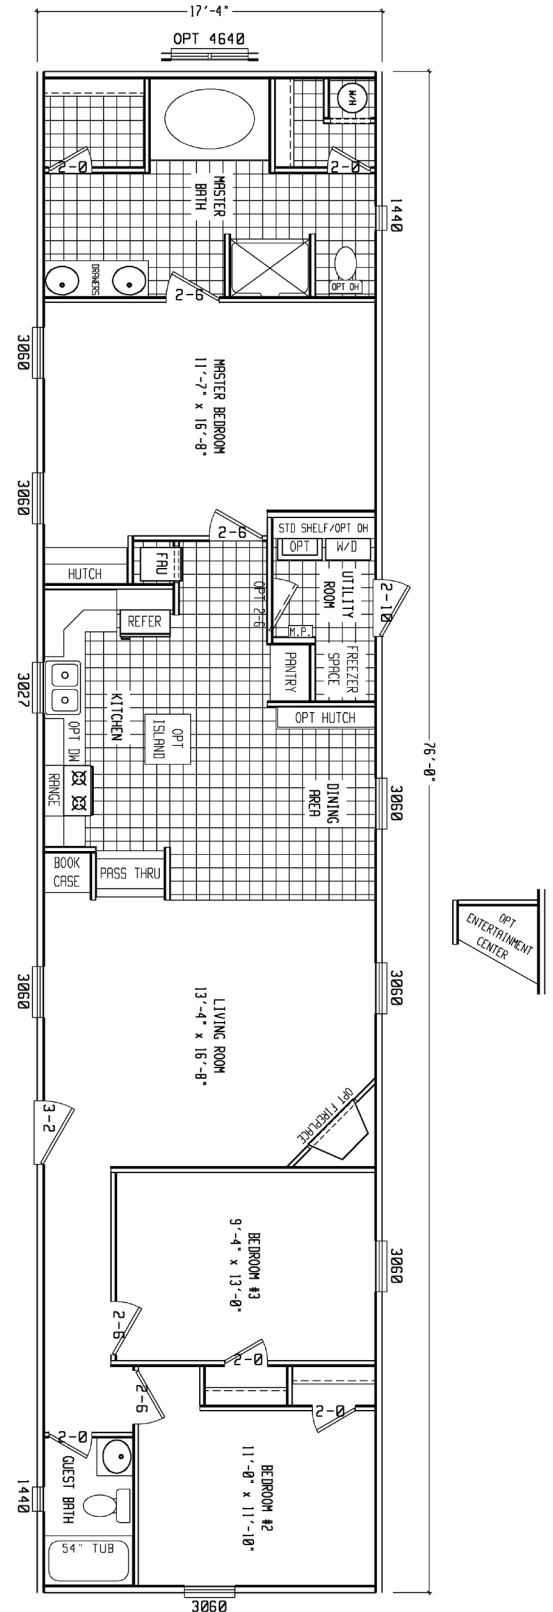

La Villita

Blue Ridge Series

3 Bedroom, 2 Bath
Approx. 1,317 SQ. FT.

Last Updated: 5-18-10

Factory Expo
"Factory Direct Value" HOME CENTERS

2075 State Highway 46, North, Seguin, TX 78155

For Detailed Directions See Map On Our Website
1-800-807-8536