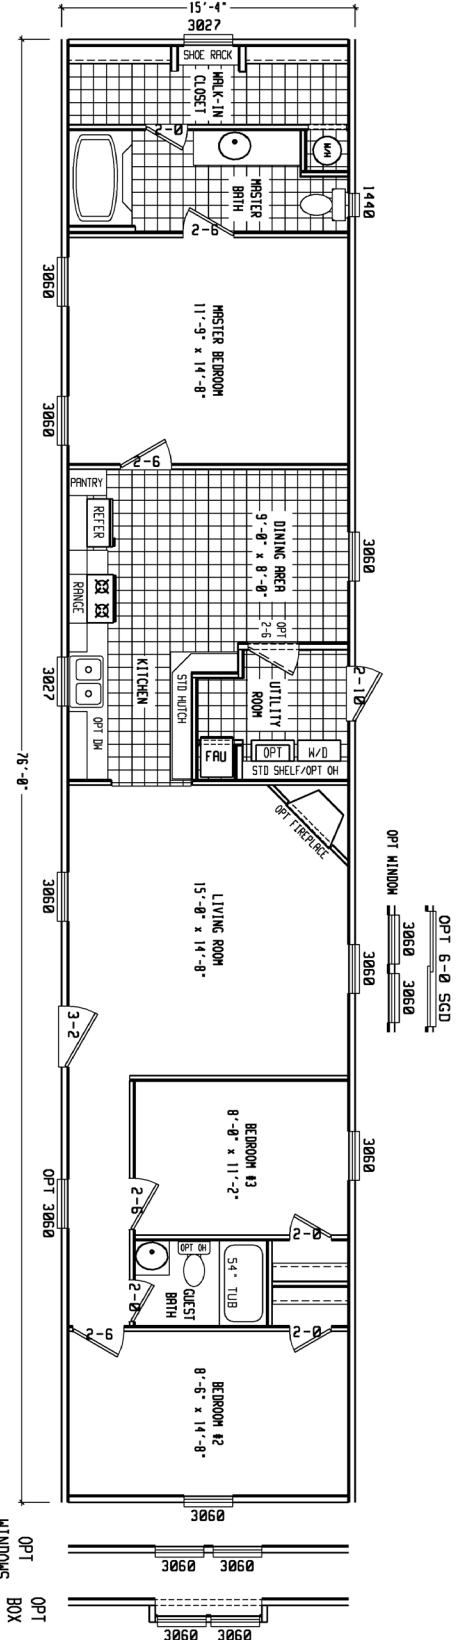

La Pryor

Country Home Series

3 Bedroom, 2 Bath
Approx. 1,165 SQ. FT.

Last Updated: 2-8-11

Factory Expo
"Factory Direct Value" HOME CENTERS

2075 State Highway 46, North, Seguin, TX 78155

For Detailed Directions See Map On Our Website
1-800-807-8536