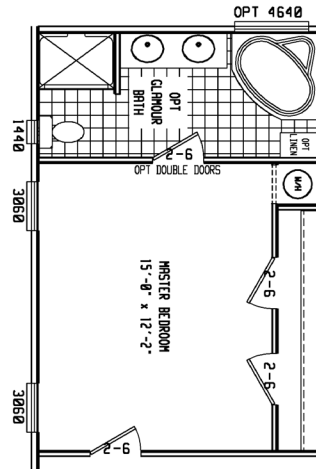

La Pryor

Country Home Series

3 Bedroom, 2 Bath
Approx. 1,165 SQ. FT.

Last Updated: 2-8-11

Factory Expo
"Factory Direct Value" HOME CENTERS

2075 State Highway 46, North, Seguin, TX 78155

For Detailed Directions See Map On Our Website
1-800-807-8536