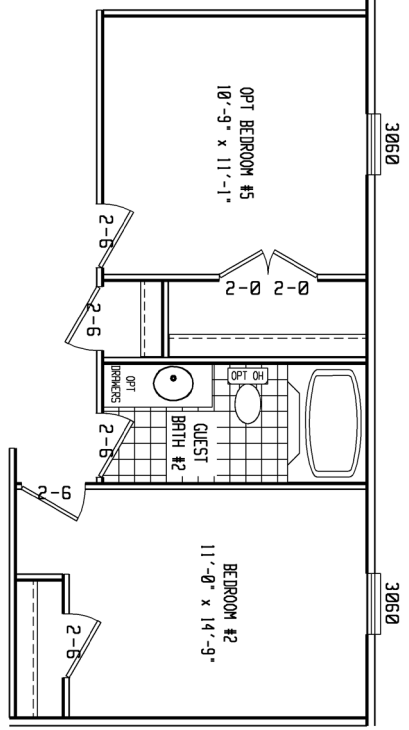

Kingwood

Flex Series

3 Bedroom, 2 Bath
Approx. 2,208 SQ. FT.

Last Updated: 2-8-11

Factory Expo
"Factory Direct Value"
HOME CENTERS

2075 State Highway 46, North, Seguin, TX 78155

For Detailed Directions See Map On Our Website