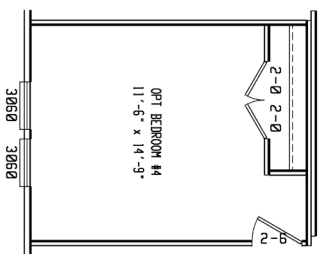

Kingwood

Flex Series

3 Bedroom, 2 Bath
Approx. 2,208 SQ. FT.

Last Updated: 2-8-11

Factory Expo
"Factory Direct Value"
HOME CENTERS

2075 State Highway 46, North, Seguin, TX 78155

For Detailed Directions See Map On Our Website