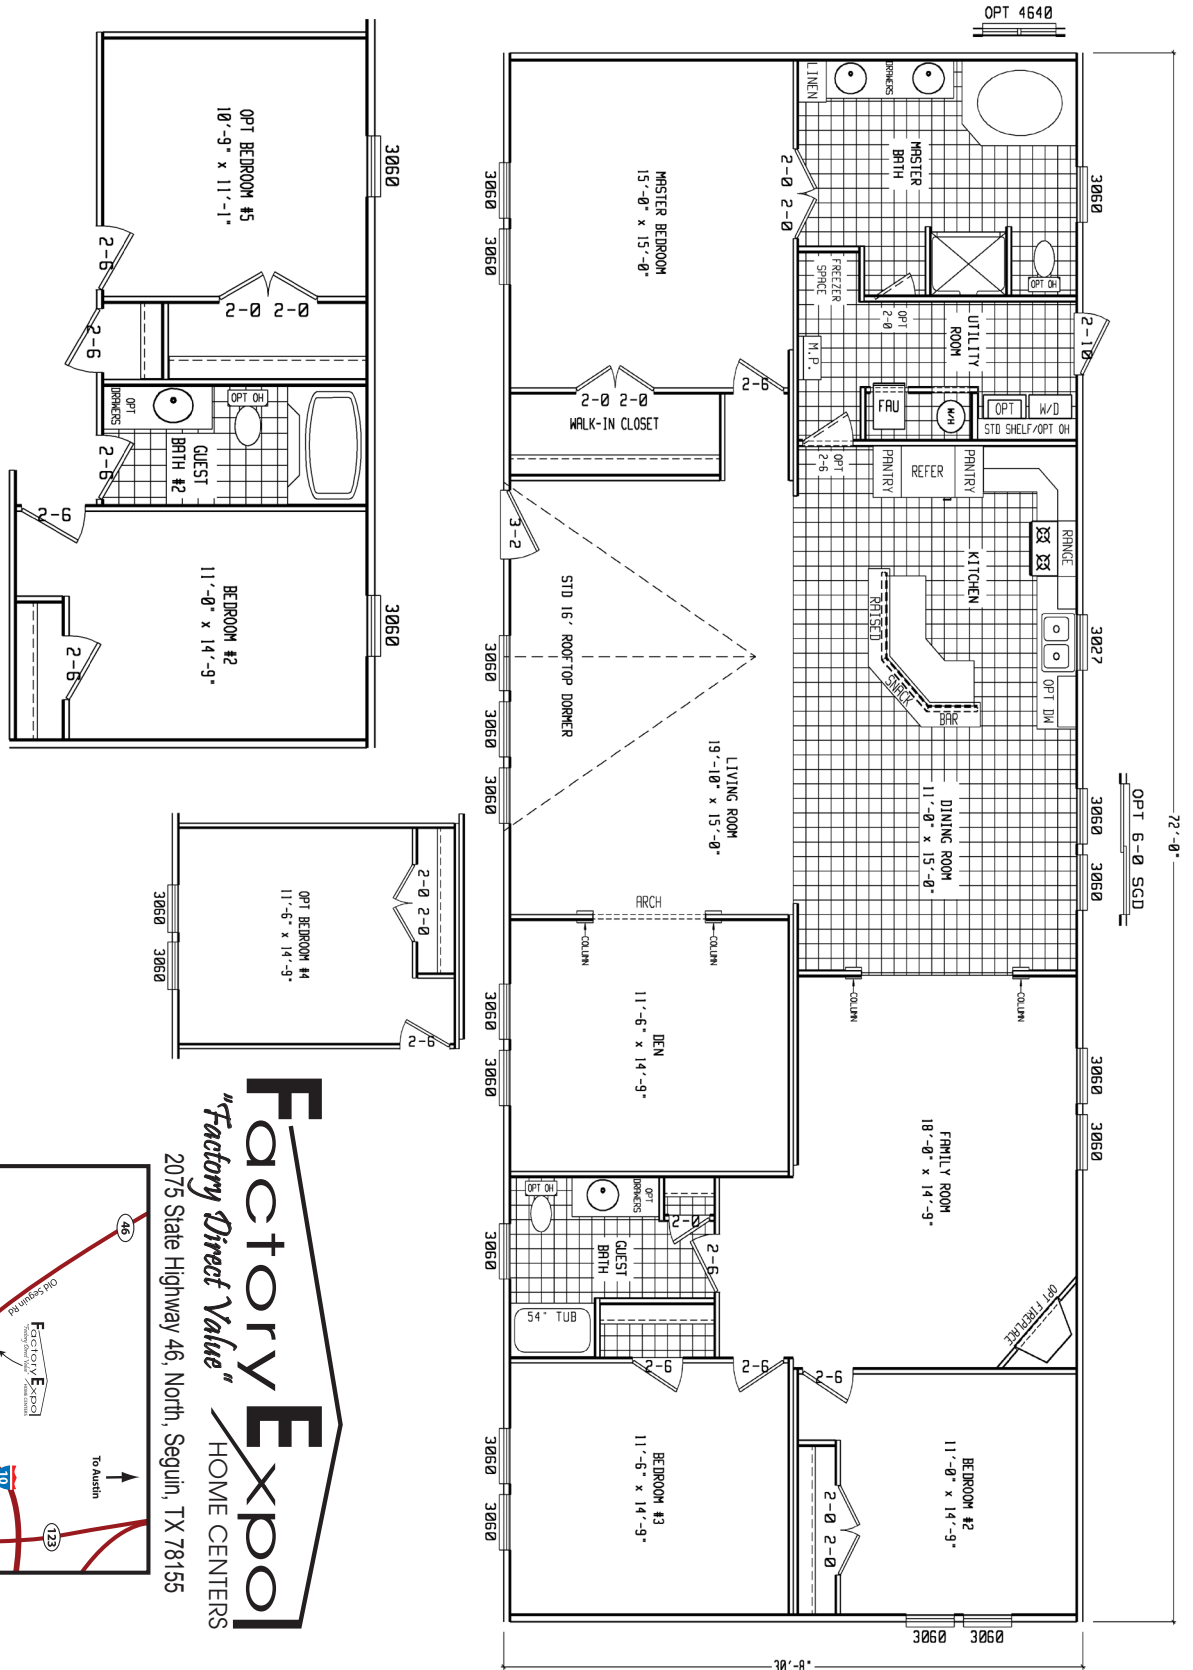

Kingwood

Flex Series

3 Bedroom, 2 Bath
Approx. 2,208 SQ. FT.

Last Updated: 2-8-11

Factory Expo
"Factory Direct Value"
HOME CENTERS

2075 State Highway 46, North, Seguin, TX 78155

For Detailed Directions See Map On Our Website