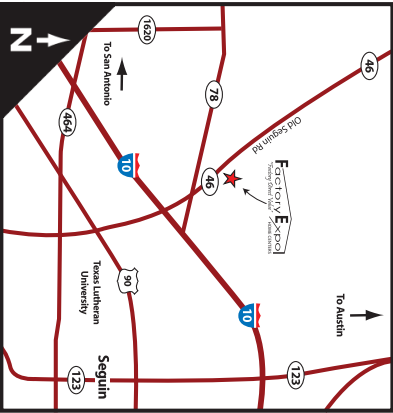

Kingwood

Flex Series

3 Bedroom, 2 Bath
Approx. 2,208 SQ. FT.

Last Updated: 2-8-11

Factory Expo
"Factory Direct Value"
HOME CENTERS

2075 State Highway 46, North, Seguin, TX 78155

For Detailed Directions See Map On Our Website