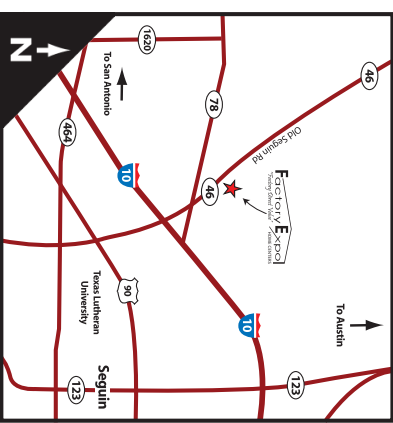

Katy

Flex Series

3 Bedroom, 2 Bath
Approx. 1,163 SQ. FT.

Last Updated: 2-8-11

Factory Expo

"Factory Direct Value" HOME CENTERS

2075 State Highway 46, North, Seguin, TX 78155

For Detailed Directions See Map On Our Website