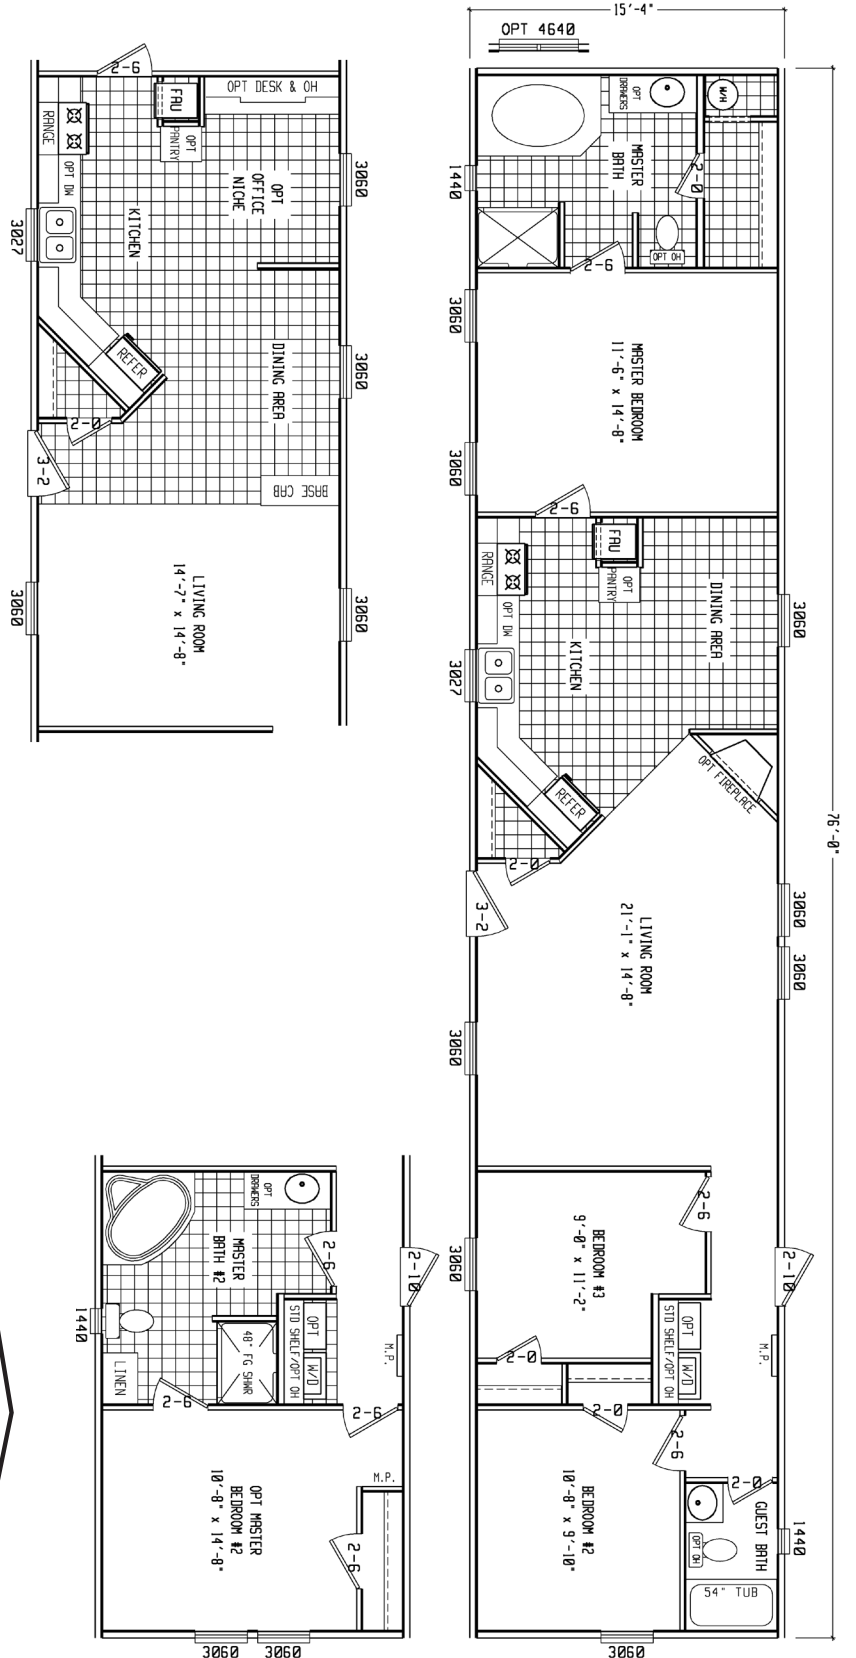

Katy

Flex Series

3 Bedroom, 2 Bath
Approx. 1,163 SQ. FT.

Last Updated: 2-8-11

Factory Expo

"Factory Direct Value" HOME CENTERS

2075 State Highway 46, North, Seguin, TX 78155

For Detailed Directions See Map On Our Website