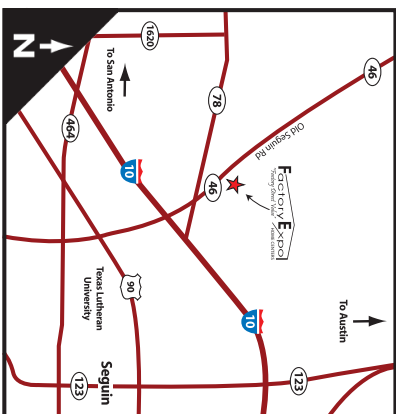

# Highland Lakes

Country Home Series

3 Bedroom, 2 Bath  
Approx. 1,214 SQ. FT.

Last Updated: 2-8-11

- OPT 6-0 SGD
- OPT OPT
- 3060 3060

**Factory Expo**  
"Factory Direct Value"  
HOME CENTERS

2075 State Highway 46, North, Seguin, TX 78155

For Detailed Directions See Map On Our Website

1-800-807-8536