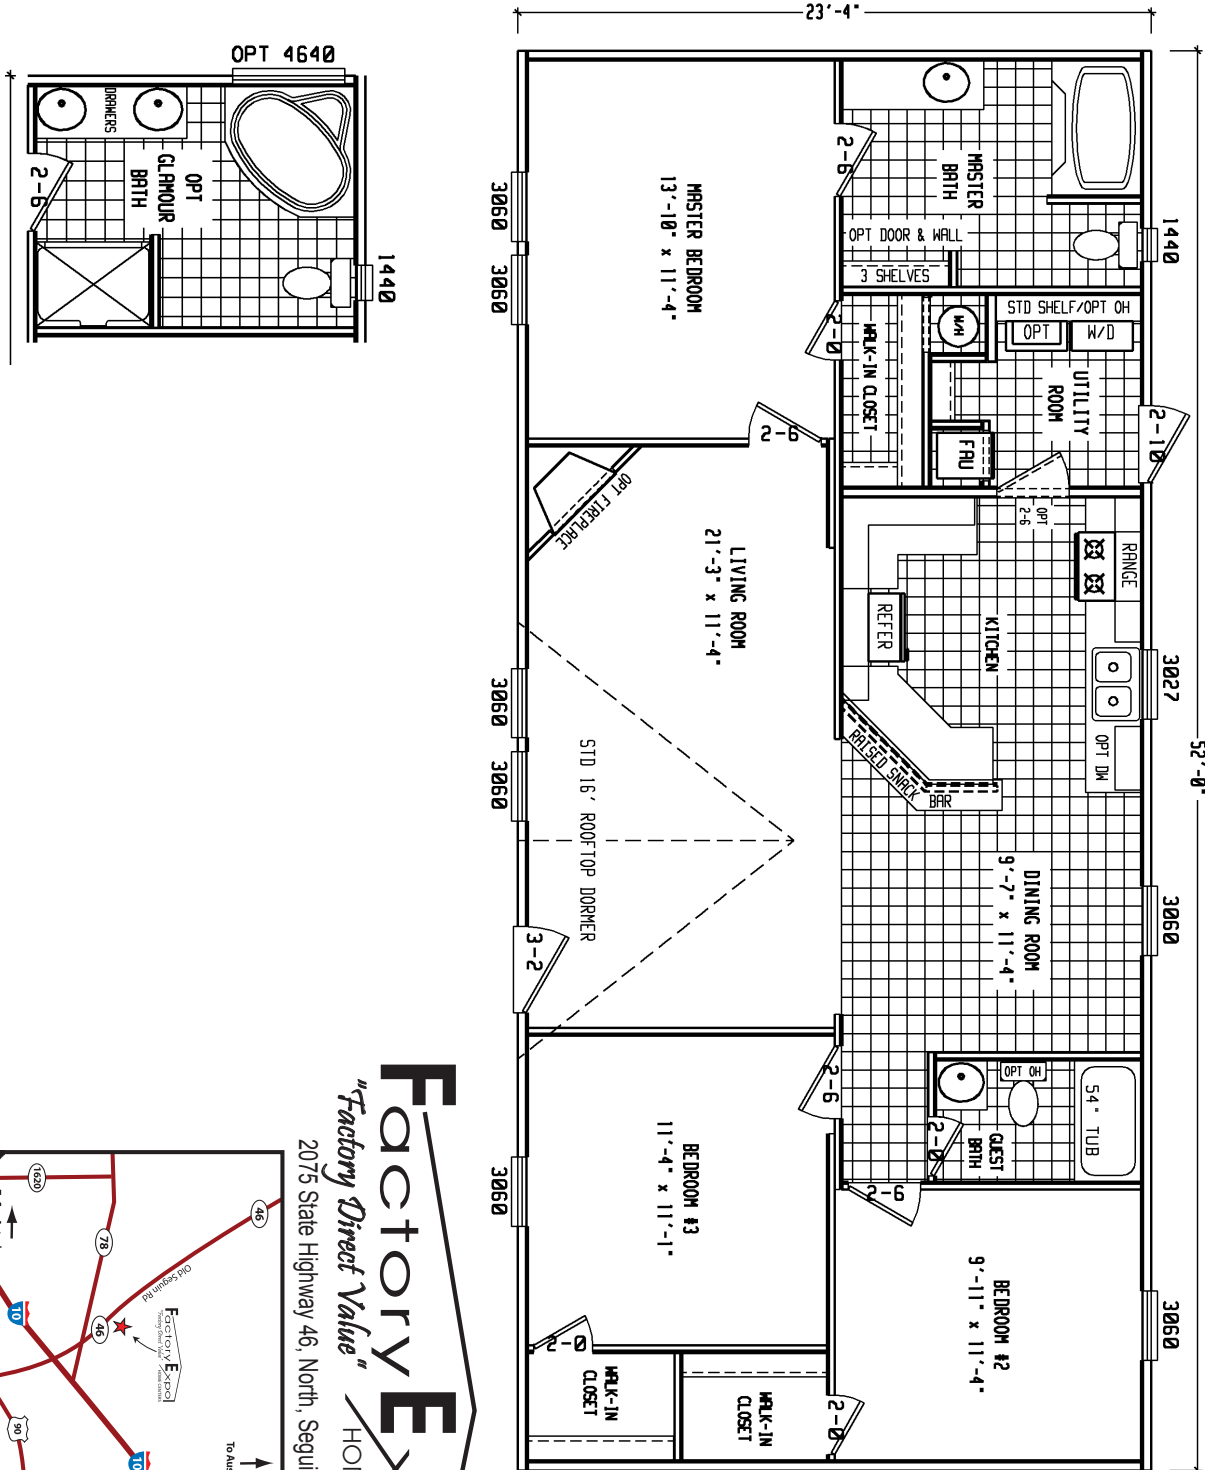

# Highland Lakes

Country Home Series

3 Bedroom, 2 Bath  
Approx. 1,214 SQ. FT.

Last Updated: 2-8-11

- OPT 6-0 SGD
- OPT OPT
- 3060 3060

**Factory Expo**  
"Factory Direct Value"  
HOME CENTERS

2075 State Highway 46, North, Seguin, TX 78155