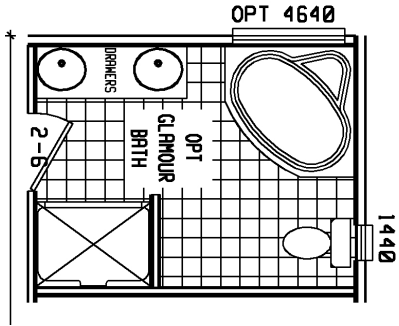

# Highland Lakes

Country Home Series

3 Bedroom, 2 Bath  
Approx. 1,214 SQ. FT.

Last Updated: 2-8-11

- OPT 6-0 SGD
- OPT OPT
- 3060 3060

**Factory Expo**  
"Factory Direct Value"  
HOME CENTERS

2075 State Highway 46, North, Seguin, TX 78155