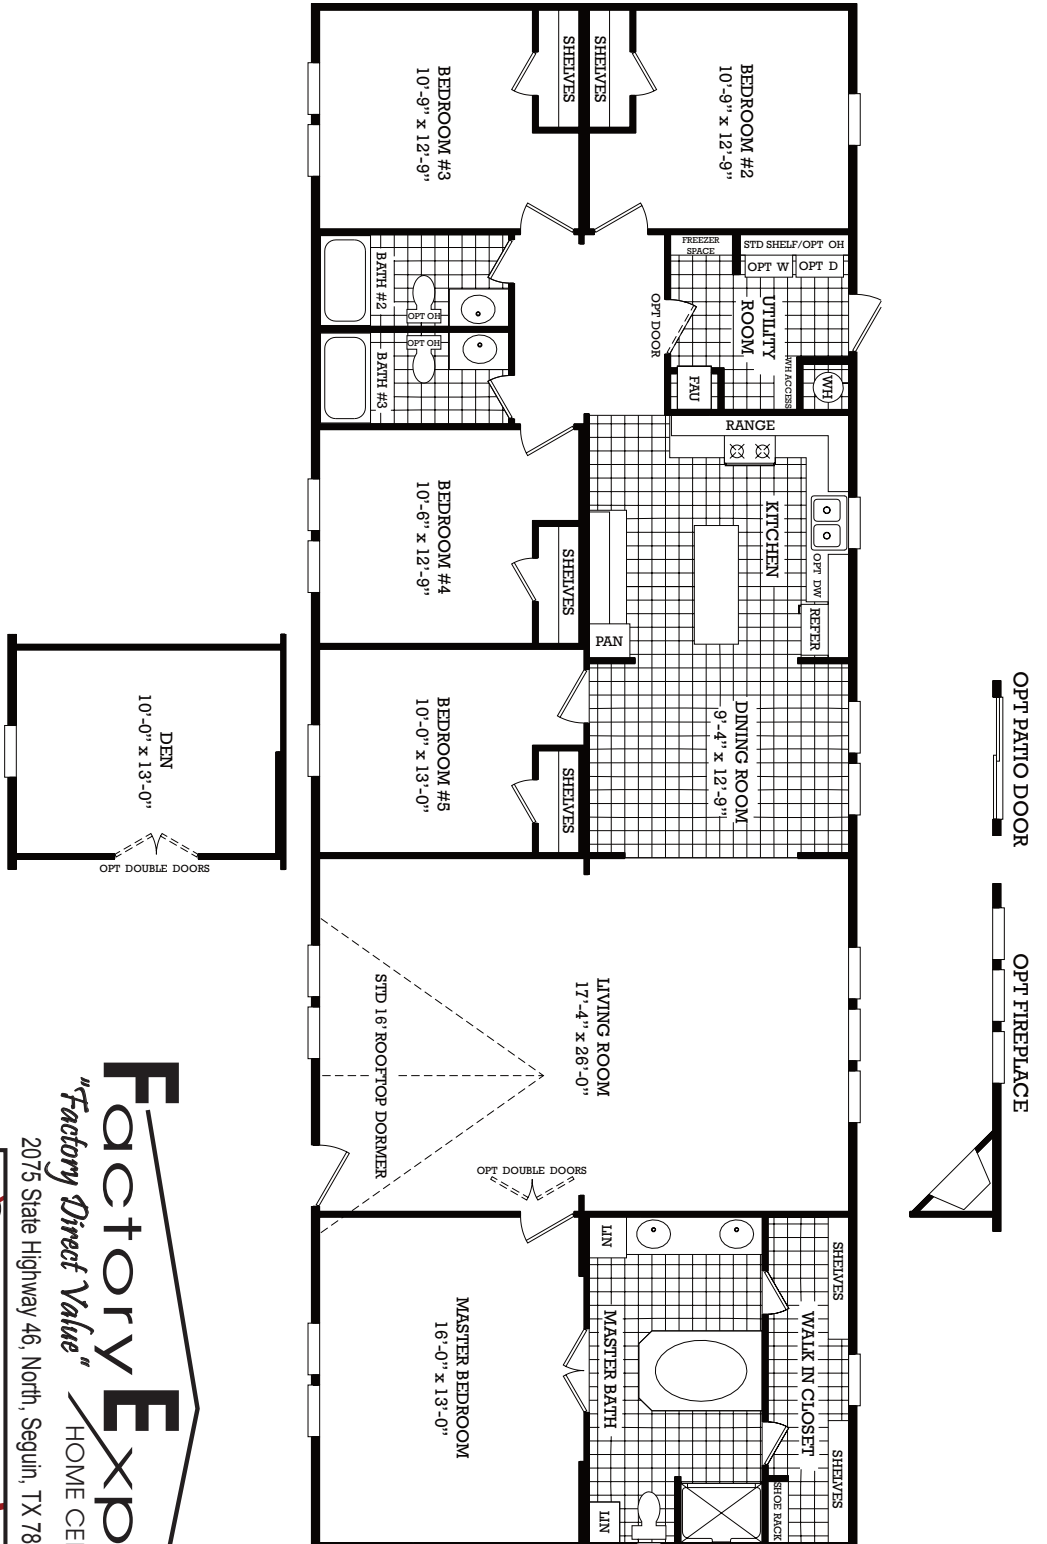

Grandview

Blue Ridge Series

5 Bedroom, 3 Bath
Approx. 2,026 SQ. FT.

Factory Expo
"Factory Direct Value" HOME CENTERS

2075 State Highway 46, North, Seguin, TX 78155

For Detailed Directions See Map On Our Website
1-800-807-8536