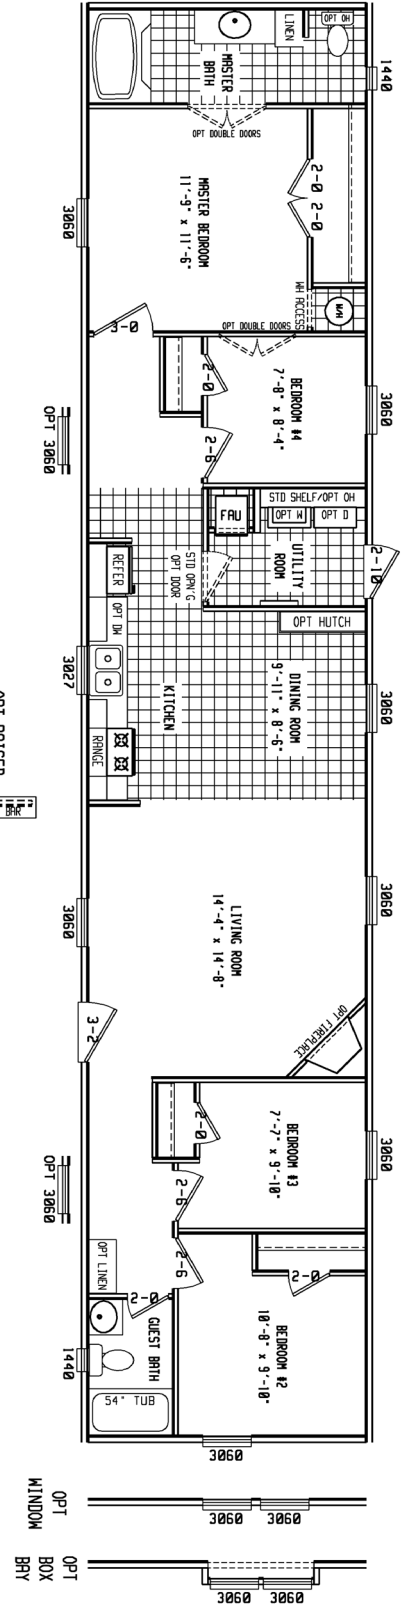

# Frisco

Blue Ridge Series (Utility House)

**4 Bedroom, 2 Bath**  
**Approx. 1,165 SQ. FT.**

**Factory Expo**  
"Factory Direct Value" HOME CENTERS

2075 State Highway 46, North, Seguin, TX 78155

For Detailed Directions See Map On Our Website  
**1-800-807-8536**