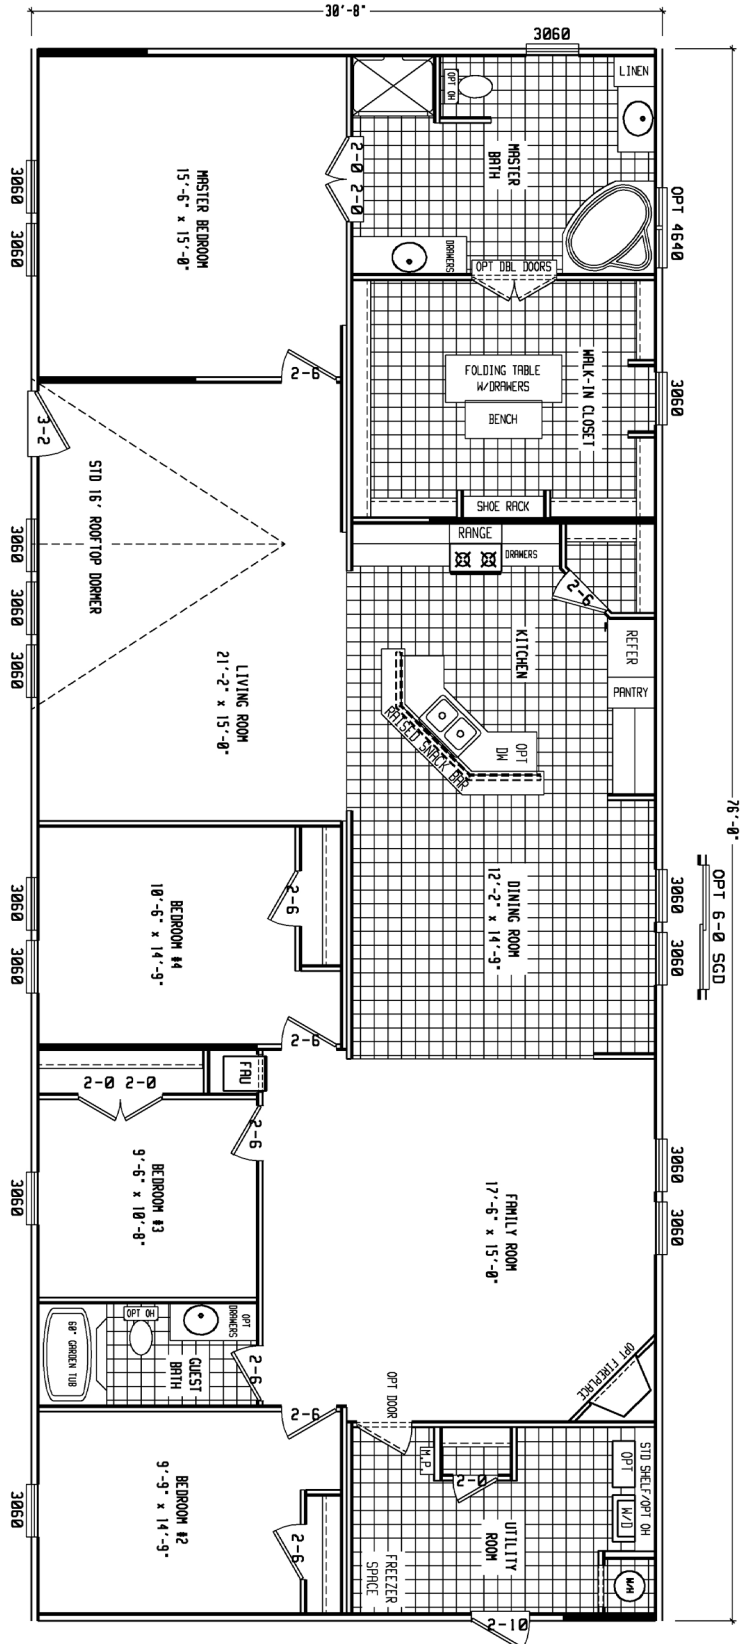

Freeport

Blue Ridge Series

4 Bedroom, 2 Bath
Approx. 2,330 SQ. FT.

Last Updated: 4-6-10

Factory Expo
"Factory Direct Value"
HOME CENTERS

2075 State Highway 46, North, Seguin, TX 78155

For Detailed Directions See Map On Our Website