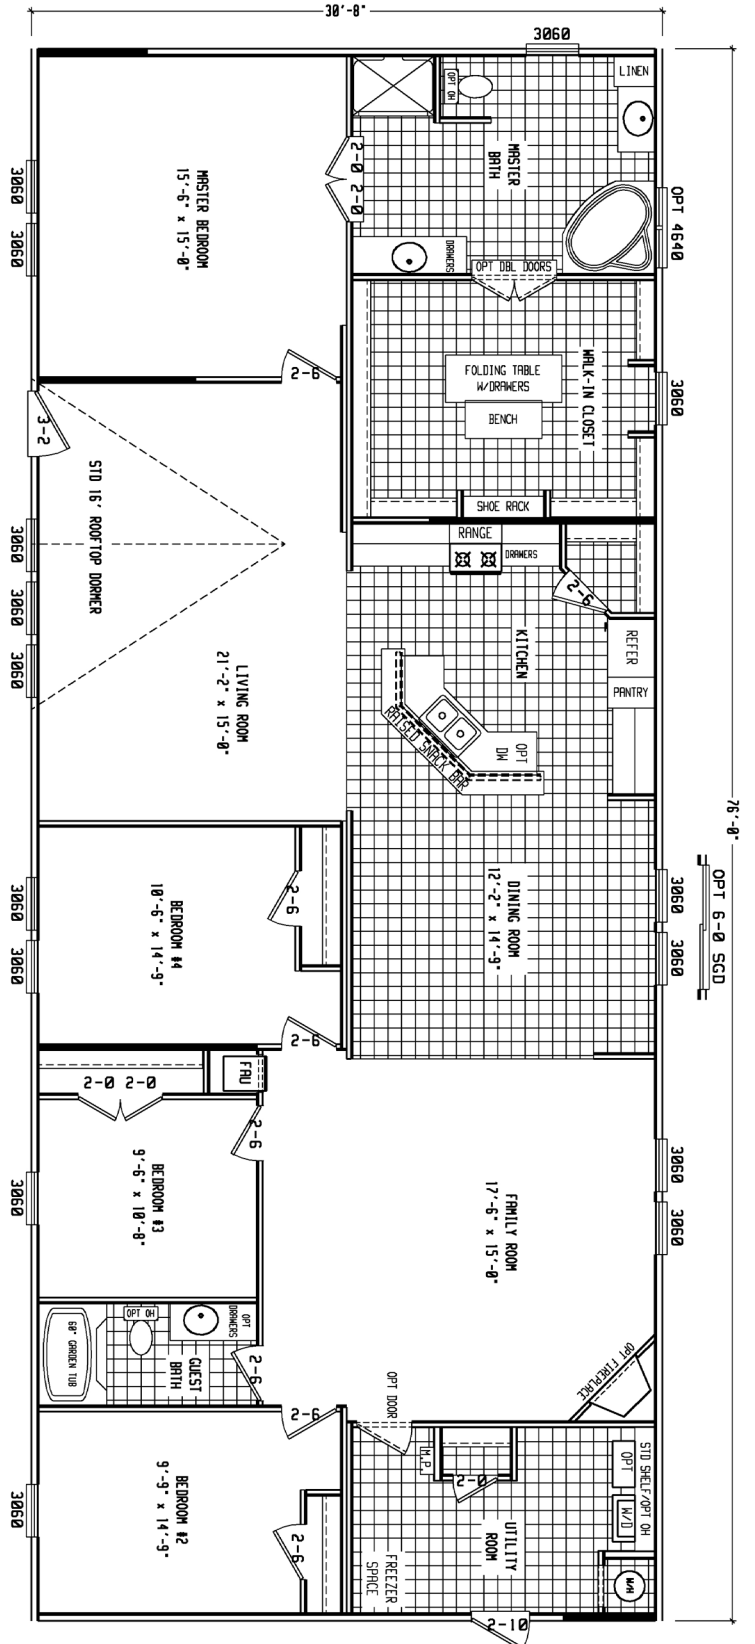

Freeport

Blue Ridge Series

4 Bedroom, 2 Bath
Approx. 2,330 SQ. FT.

Last Updated: 2-8-11

Factory Expo
"Factory Direct Value"
HOME CENTERS

2075 State Highway 46, North, Seguin, TX 78155

For Detailed Directions See Map On Our Website