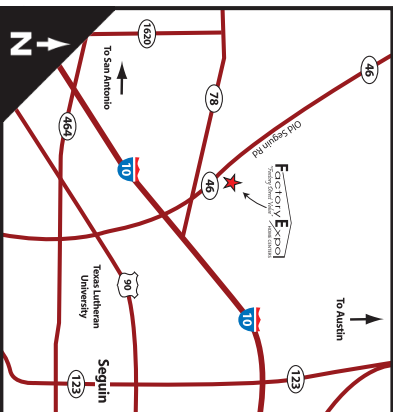

Freeport

Blue Ridge Series

4 Bedroom, 2 Bath
Approx. 2,330 SQ. FT.

Last Updated: 2-8-11

Factory Expo
"Factory Direct Value"
HOME CENTERS

2075 State Highway 46, North, Seguin, TX 78155

For Detailed Directions See Map On Our Website