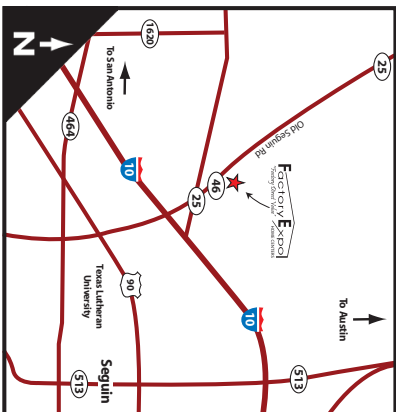

Freeport

Blue Ridge Series

4 Bedroom, 2 Bath
Approx. 2,330 SQ. FT.

Last Updated: 4-6-10

Factory Expo
"Factory Direct Value"
HOME CENTERS

2075 State Highway 46, North, Seguin, TX 78155

For Detailed Directions See Map On Our Website