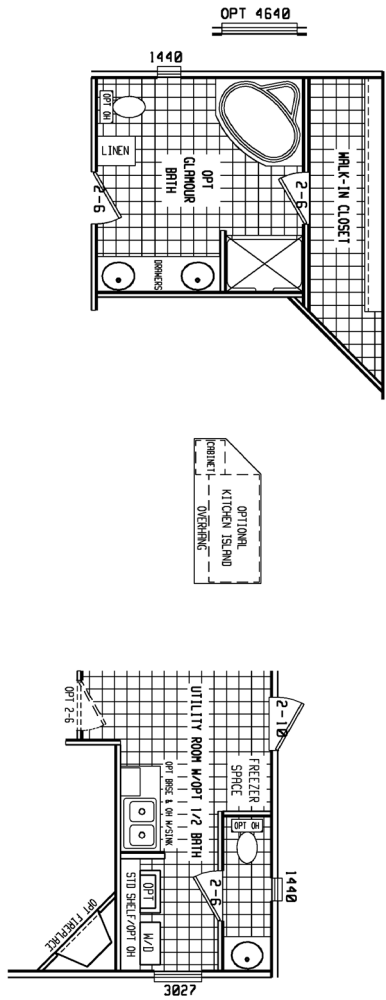

Findley

Country Home Series

4 Bedroom, 2 Bath
Approx. 2,330 SQ. FT.

Last Updated: 2-8-11

Factory Expo
"Factory Direct Value" HOME CENTERS

2075 State Highway 46, North, Seguin, TX 78155

For Detailed Directions See Map On Our Website
1-800-807-8536