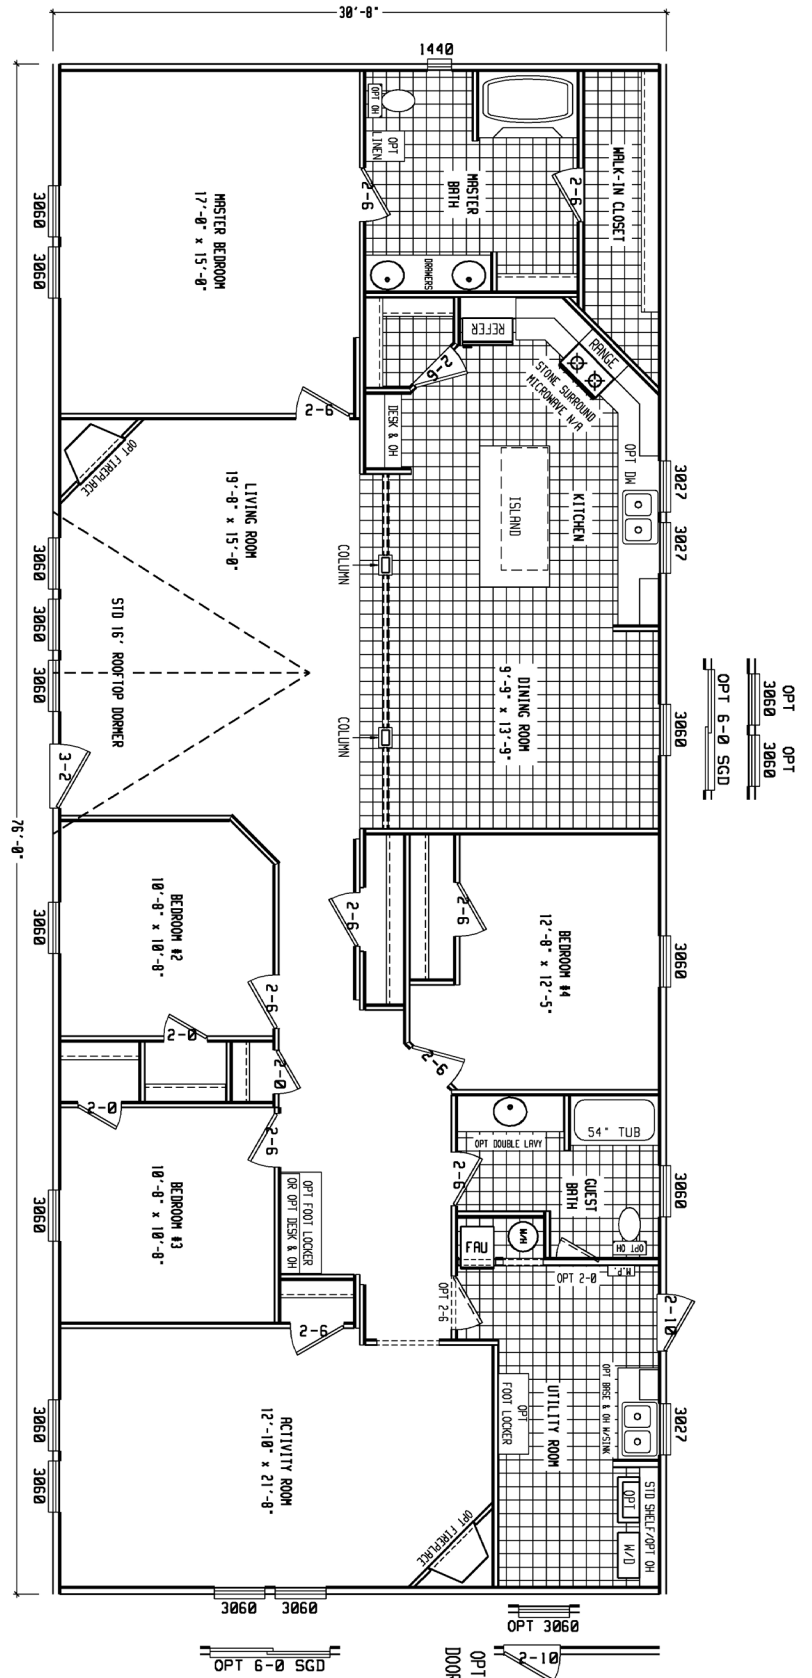

Findley

Country Home Series

4 Bedroom, 2 Bath
Approx. 2,330 SQ. FT.

Last Updated: 2-8-11

Factory Expo
"Factory Direct Value" HOME CENTERS

2075 State Highway 46, North, Seguin, TX 78155

For Detailed Directions See Map On Our Website
1-800-807-8536