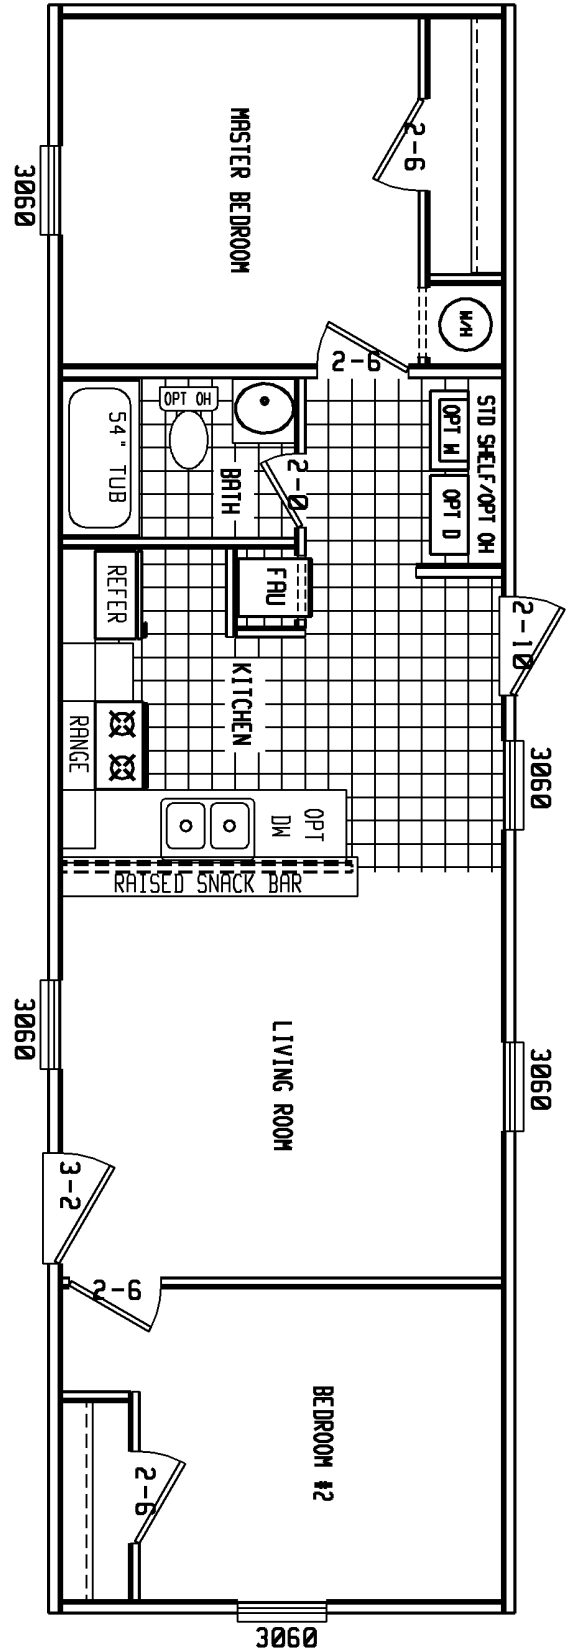

Evergreen

Blue Ridge Series

2 Bedroom, 1 Bath
Approx. 613 SQ. FT.

Last Updated: 8-26-10

Factory Expo

"Factory Direct Value" HOME CENTERS

2075 State Highway 46, North, Seguin, TX 78155

For Detailed Directions See Map On Our Website