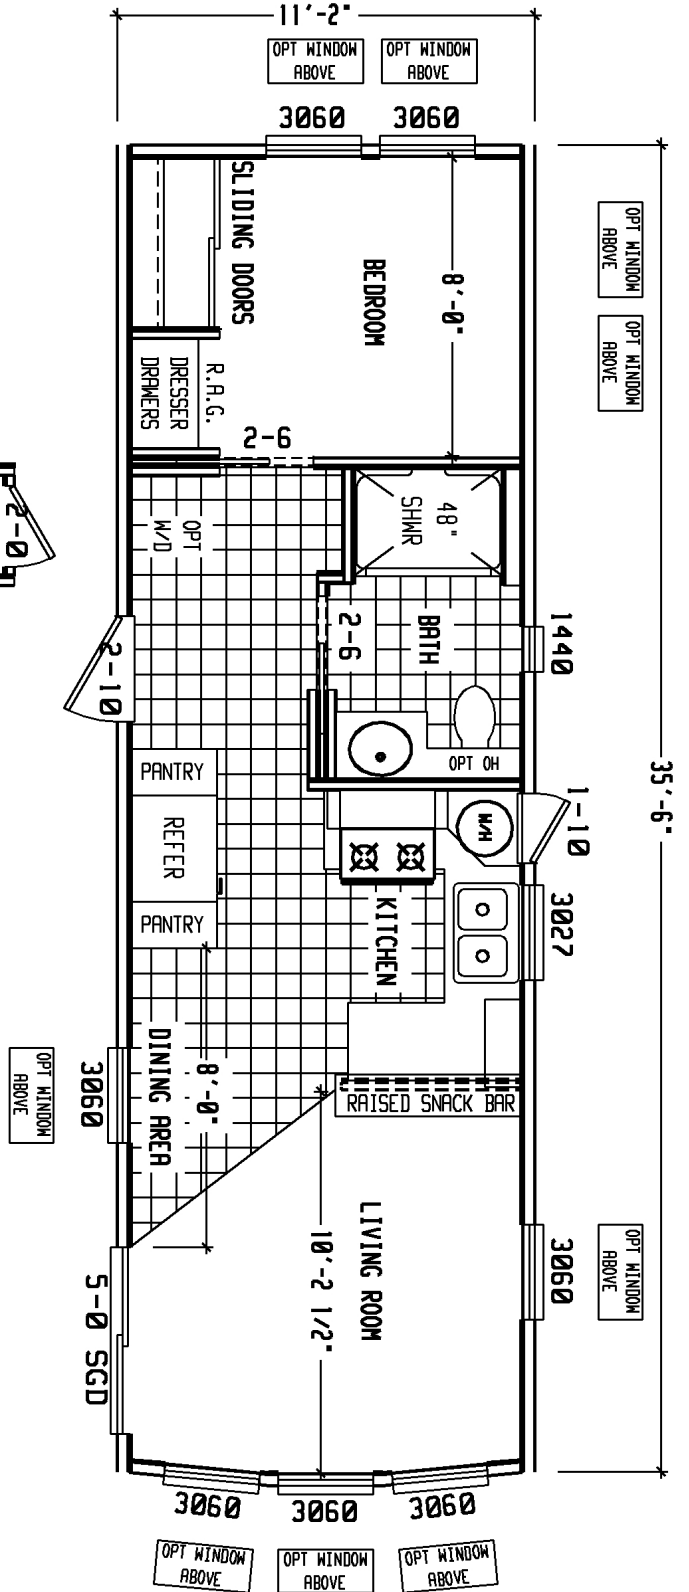

Everglade

Rocky Mountain Park Model Series

1 Bedroom, 1 Bath
Approx. 399 Sq. Ft.

Last Updated: 2-8-11

Factory Expo
"Factory Direct Value" HOME CENTERS
2075 State Highway 46, North, Seguin, TX 78155

For Detailed Directions See Map On Our Website
1-800-237-9304