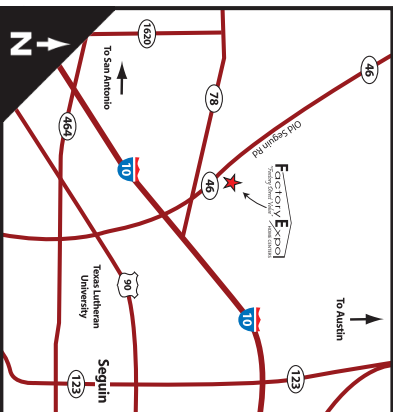

# Essex

Blue Ridge Series

3 Bedroom, 2 Bath  
Approx. 1,320 SQ. FT.

Last Updated: 2-8-11

## Factory Expo

"Factory Direct Value" HOME CENTERS

2075 State Highway 46, North, Seguin, TX 78155

For Detailed Directions See Map On Our Website

1-800-807-8536