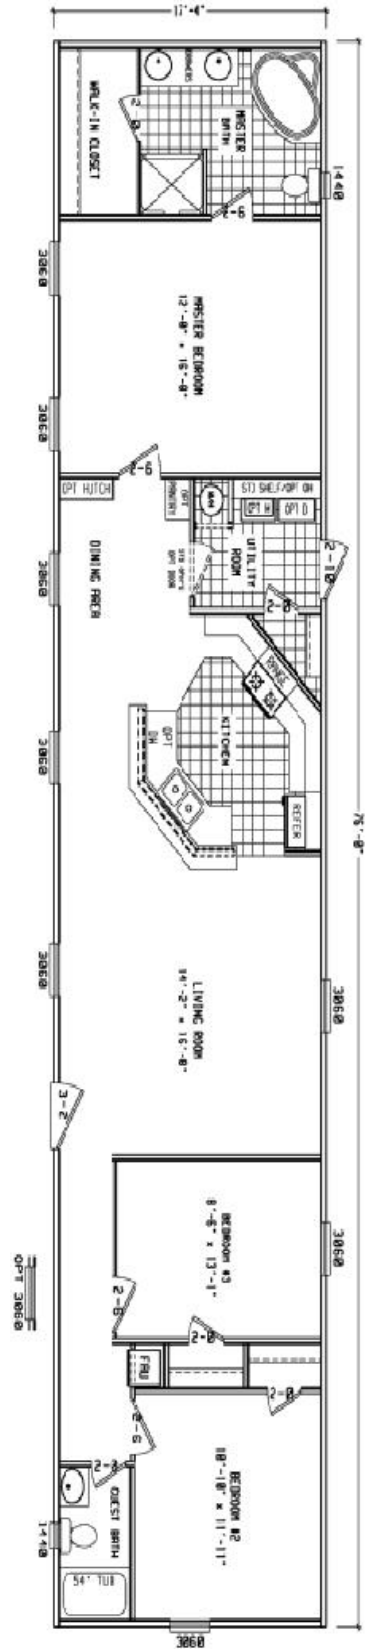

# Essex

Blue Ridge Series

3 Bedroom, 2 Bath  
Approx. 1,320 SQ. FT.

Last Updated: 2-8-11

## Factory Expo

"Factory Direct Value" HOME CENTERS

2075 State Highway 46, North, Seguin, TX 78155

For Detailed Directions See Map On Our Website

1-800-807-8536