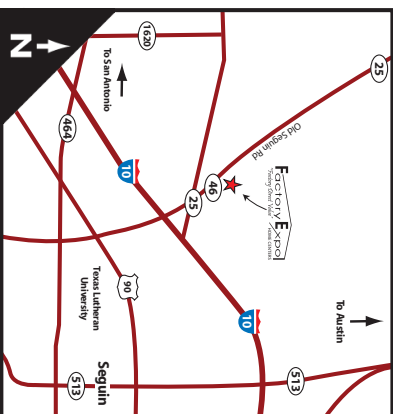

Essex

Blue Ridge Series

3 Bedroom, 2 Bath
Approx. 1,320 SQ. FT.

Last Updated: 8-20-08

Factory Expo
"Factory Direct Value" HOME CENTERS

2075 State Highway 46, North, Seguin, TX 78155

For Detailed Directions See Map On Our Website