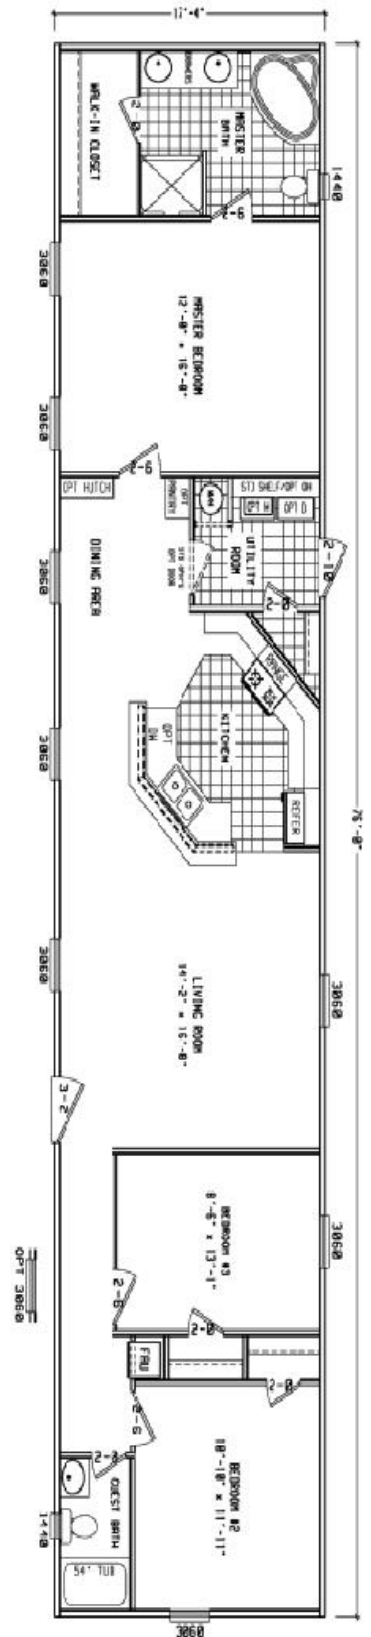

Essex

Blue Ridge Series

3 Bedroom, 2 Bath
Approx. 1,320 SQ. FT.

Last Updated: 8-20-08

Factory Expo
"Factory Direct Value" HOME CENTERS

2075 State Highway 46, North, Seguin, TX 78155

For Detailed Directions See Map On Our Website