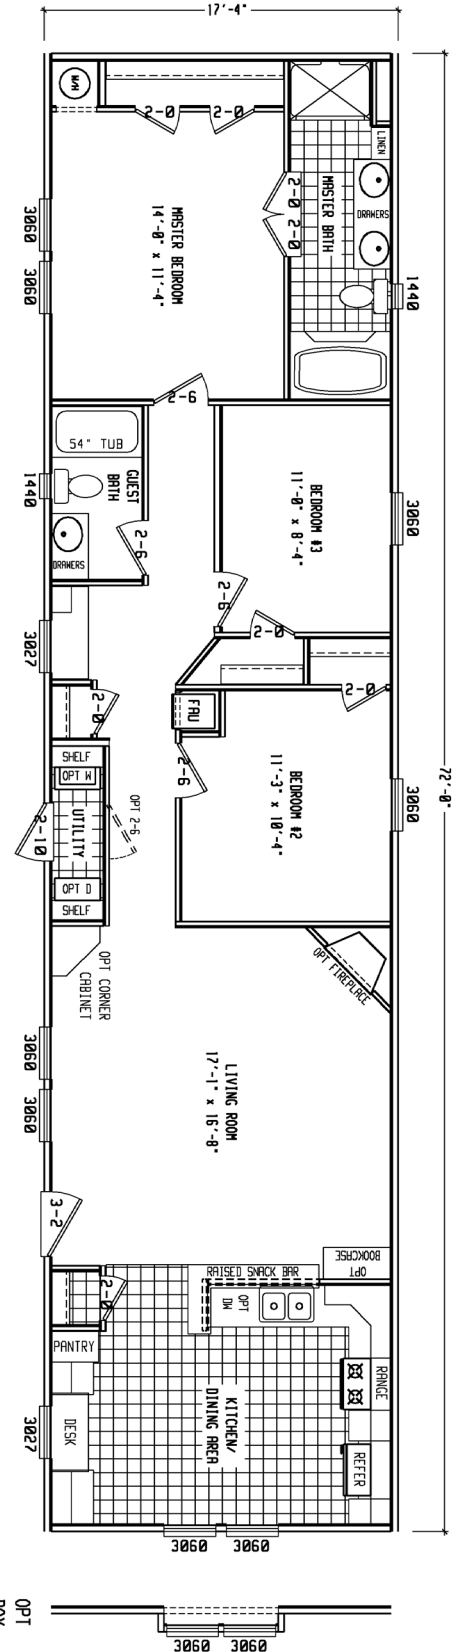

# El Mercado

Blue Ridge Series

3 Bedroom, 2 Bath  
Approx. 1,248 SQ. FT.

Last Updated: 5-18-10

## Factory Expo

"Factory Direct Value" HOME CENTERS

2075 State Highway 46, North, Seguin, TX 78155

For Detailed Directions See Map On Our Website

1-800-807-8536