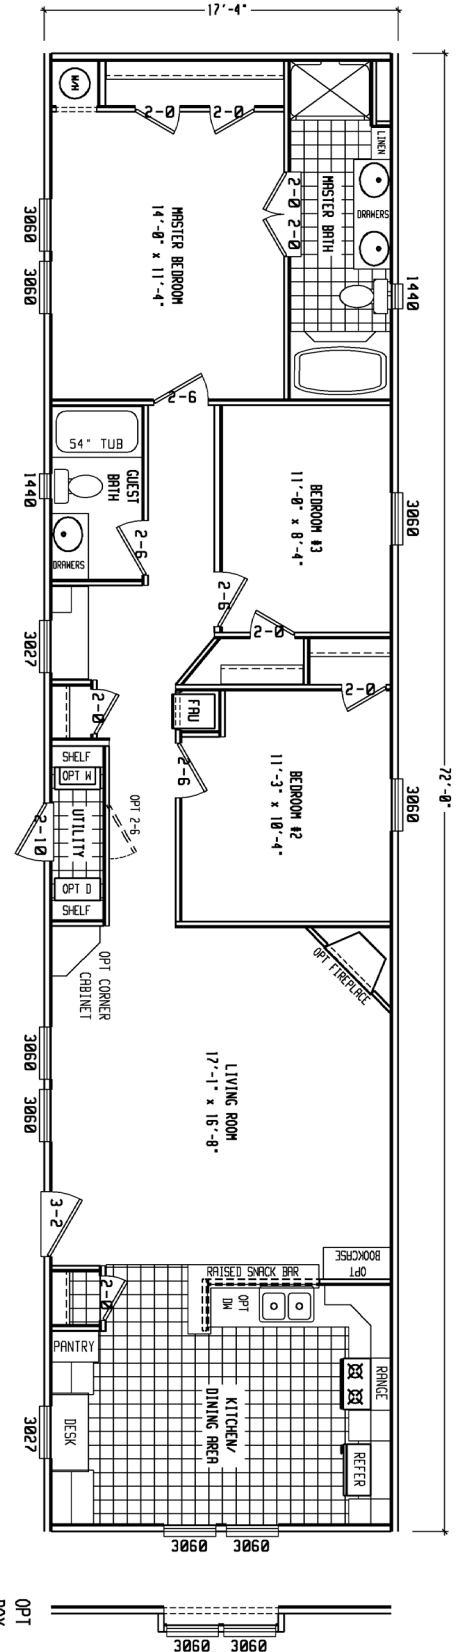

# El Mercado

Blue Ridge Series

3 Bedroom, 2 Bath  
Approx. 1,248 SQ. FT.

Last Updated: 2-8-11

**Factory Expo**  
"Factory Direct Value" HOME CENTERS

2075 State Highway 46, North, Seguin, TX 78155

For Detailed Directions See Map On Our Website  
**1-800-807-8536**