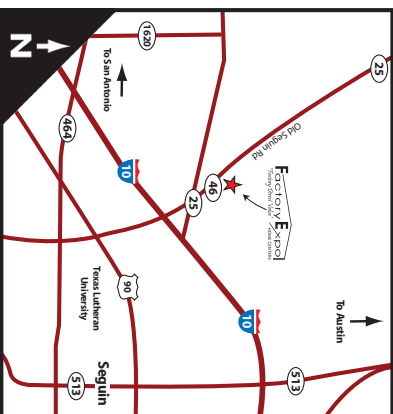

# El Mercado

Blue Ridge Series

3 Bedroom, 2 Bath  
Approx. 1,248 SQ. FT.

Last Updated: 5-18-10

## Factory Expo

"Factory Direct Value" HOME CENTERS

2075 State Highway 46, North, Seguin, TX 78155

For Detailed Directions See Map On Our Website

1-800-807-8536