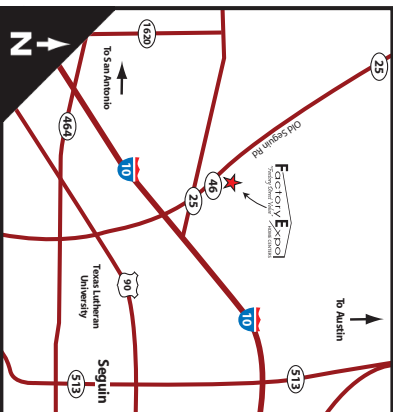

# Eagle Pass

Blue Ridge Series

2 Bedroom, 2 Bath  
Approx. 1,109 SQ. FT.

Last Updated: 5-18-10

# Factory Expo

"Factory Direct Value"

HOME CENTERS

2075 State Highway 46, North, Seguin, TX 78155

For Detailed Directions See Map On Our Website

1-800-807-8536