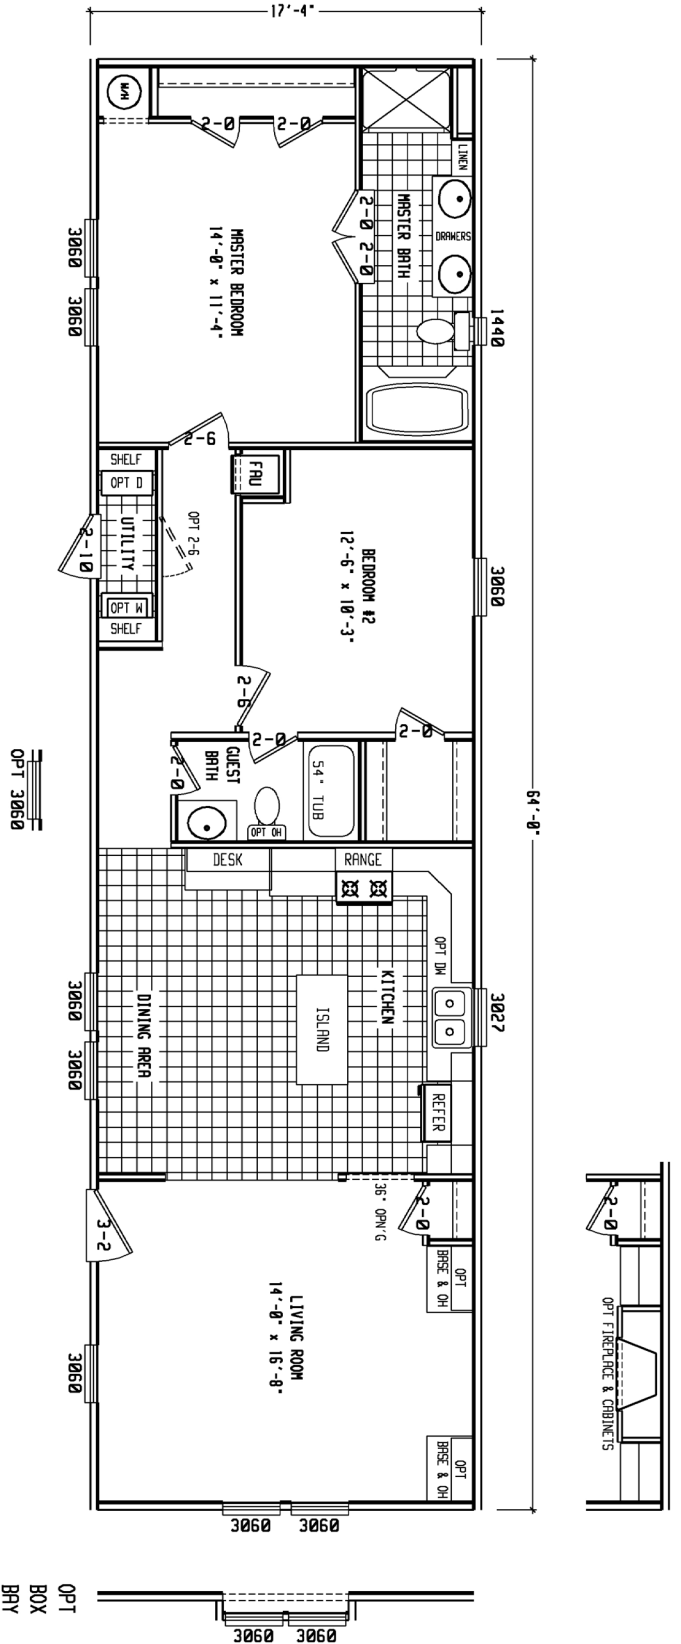

# Eagle Pass

Blue Ridge Series

2 Bedroom, 2 Bath  
Approx. 1,109 SQ. FT.

Last Updated: 5-18-10

# Factory Expo

"Factory Direct Value"

HOME CENTERS

2075 State Highway 46, North, Seguin, TX 78155

For Detailed Directions See Map On Our Website

1-800-807-8536