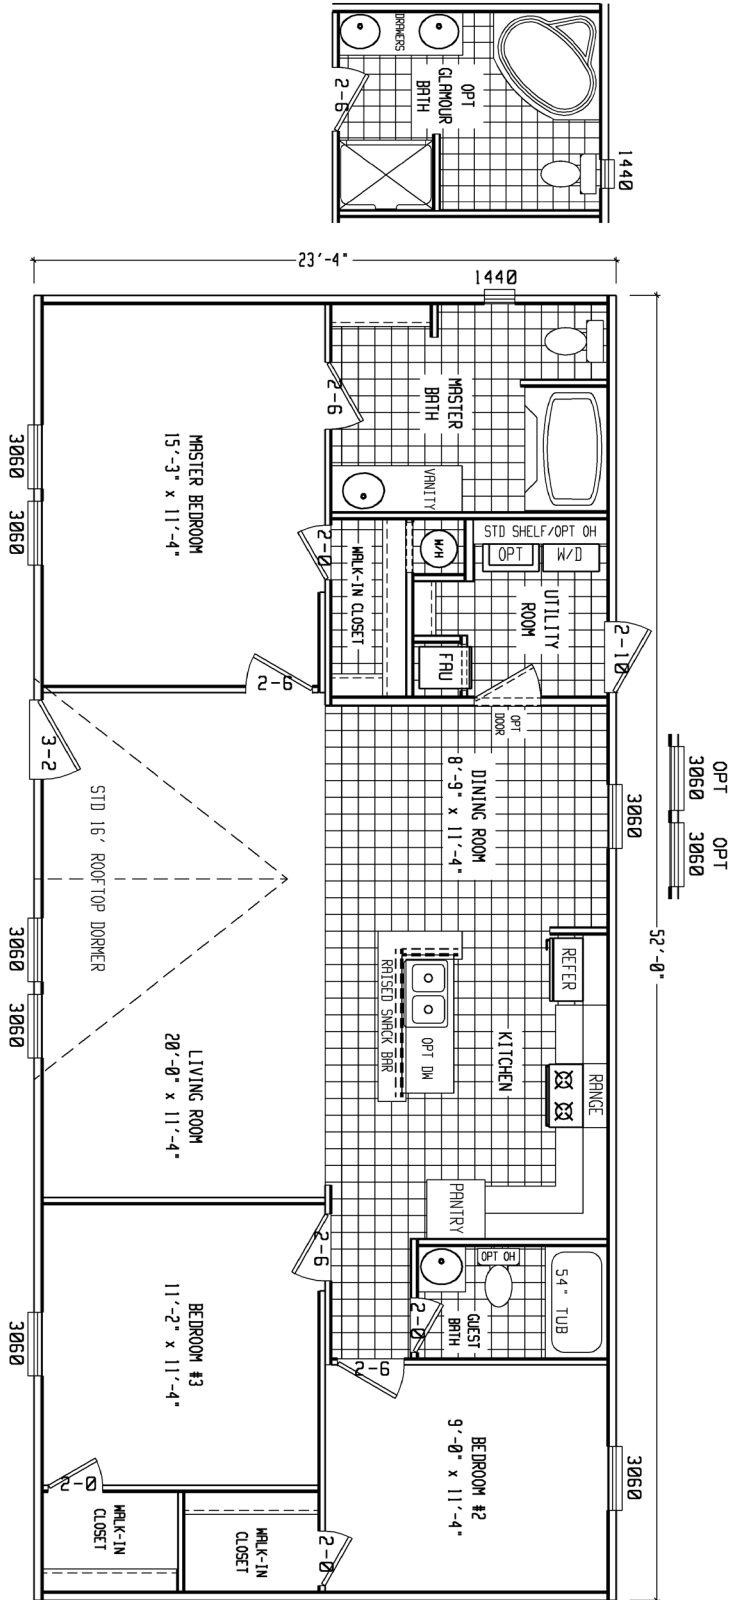

EV2

Blue Ridge Series

3 Bedroom, 2 Bath
Approx. 1,214 SQ. FT.

Last Updated: 2-8-11

Factory Expo

"Factory Direct Value"

HOME CENTERS

2075 State Highway 46, North, Seguin, TX 78155