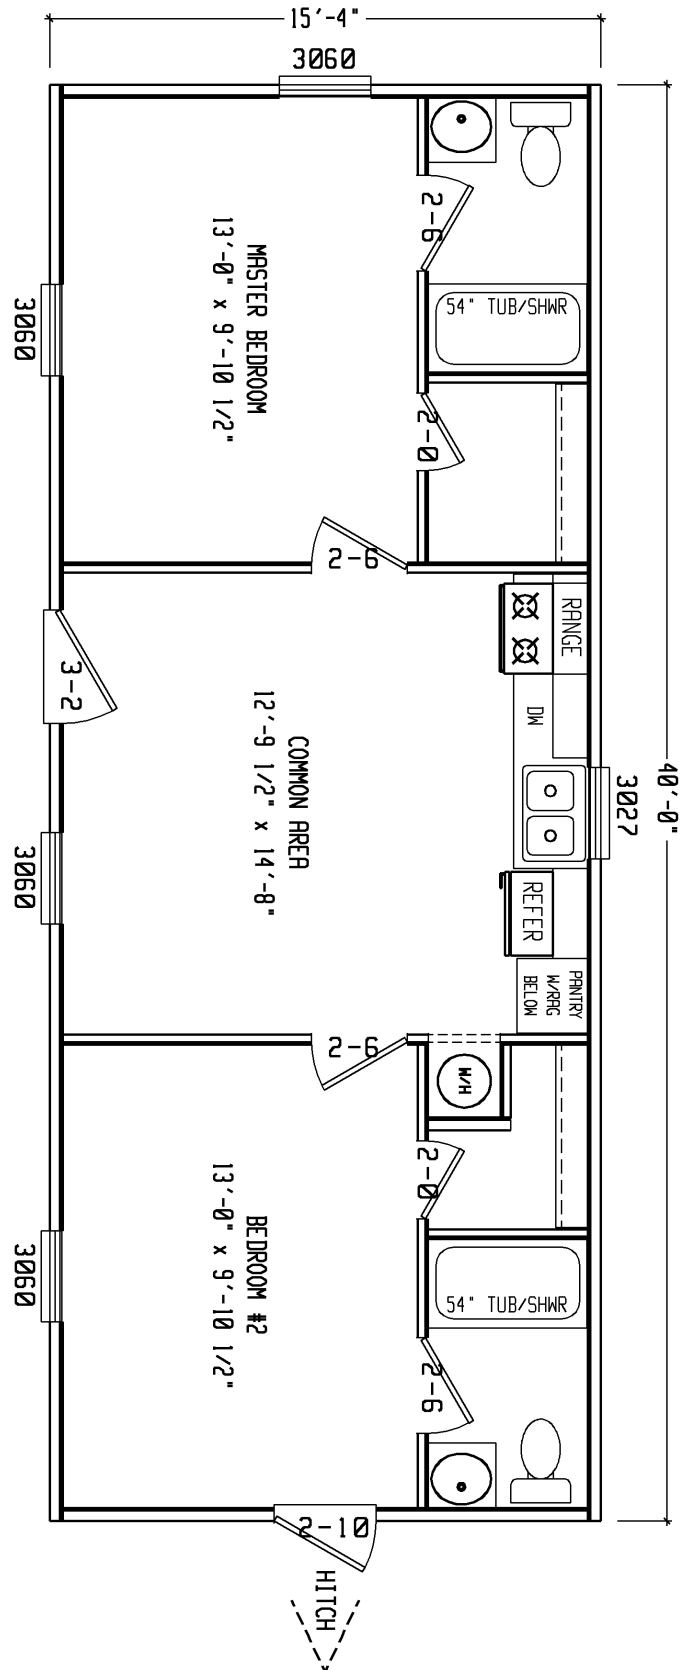

# EV-Retreat

Lifestyle Series

**2 Bedroom, 2 Bath**  
**Approx. 619 SQ. FT.**

Last Updated: 4-1-11

**Factory Expo**  
"Factory Direct Value"  
HOME CENTERS

2075 State Highway 46, North, Seguin, TX 78155

For Detailed Directions See Map On Our Website