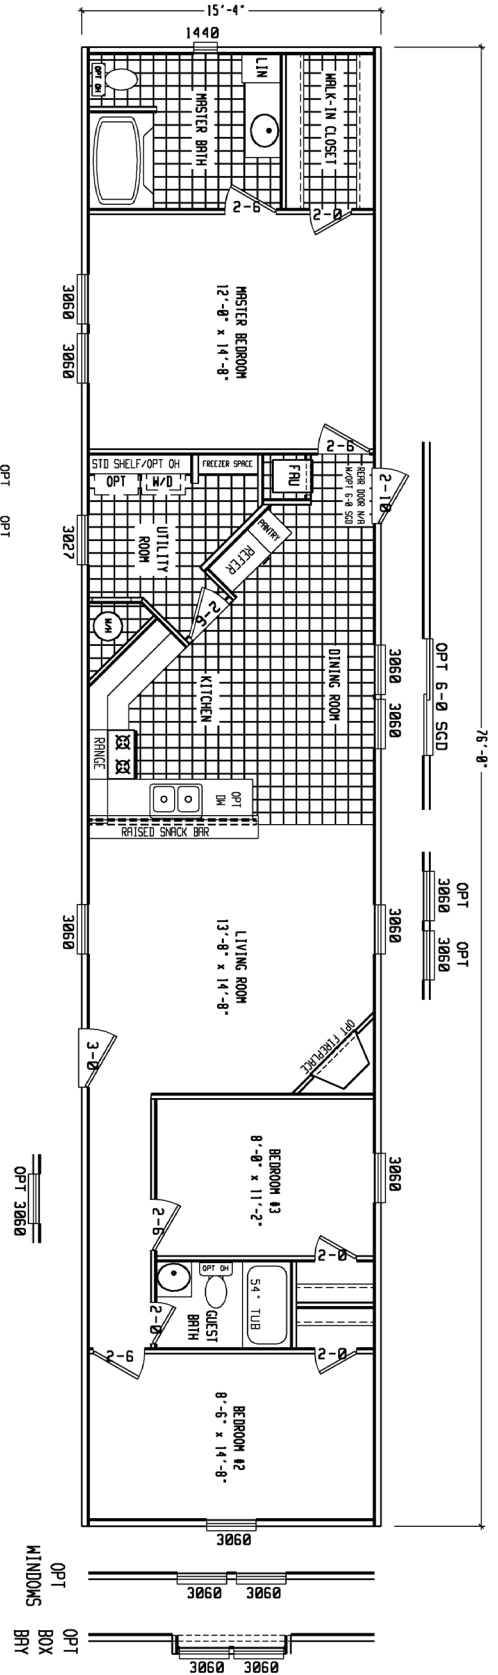

Douglas

Blue Ridge Series

3 Bedroom, 2 Bath
Approx. 1,165 SQ. FT.

Last Updated: 2-8-11

OPT MASTER BATH

OPT 2 BEDROOM

2075 State Highway 46, North, Seguin, TX 78155

Factory Expo
"Factory Direct Value"
HOME CENTERS