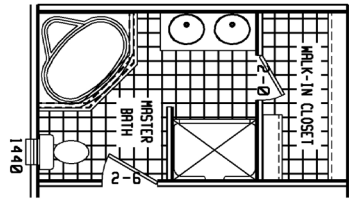

Douglas

Blue Ridge Series

3 Bedroom, 2 Bath
Approx. 1,165 SQ. FT.

Last Updated: 2-8-11

OPT MASTER BATH

OPT 2 BEDROOM

2075 State Highway 46, North, Seguin, TX 78155

Factory Expo
"Factory Direct Value"
HOME CENTERS