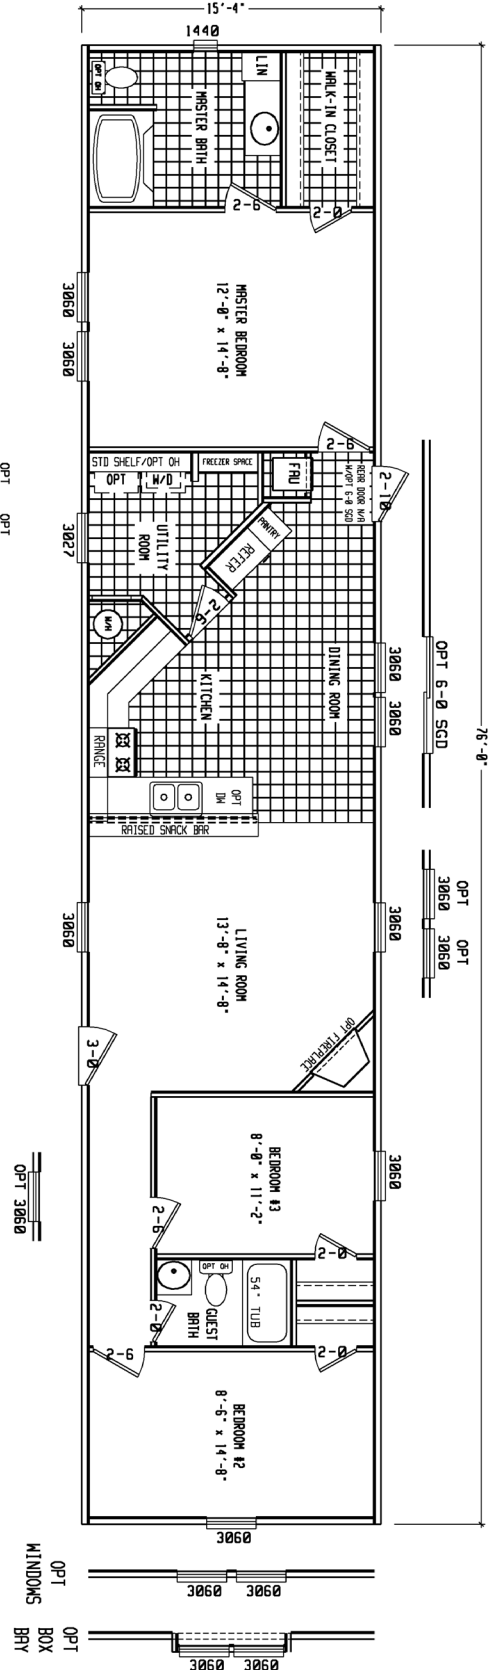

Douglas

Blue Ridge Series

3 Bedroom, 2 Bath
Approx. 1,165 SQ. FT.

Last Updated: 12-14-09

OPT MASTER BATH

OPT 2 BEDROOM

75'-8"

OPT 6-0 SGD

OPT OPT

OPT 3060

OPT 3060

OPT 3060

OPT BOX BRY

Factory Expo
"Factory Direct Value" HOME CENTERS

2075 State Highway 46, North, Seguin, TX 78155

For Detailed Directions See Map On Our Website
1-800-807-8536