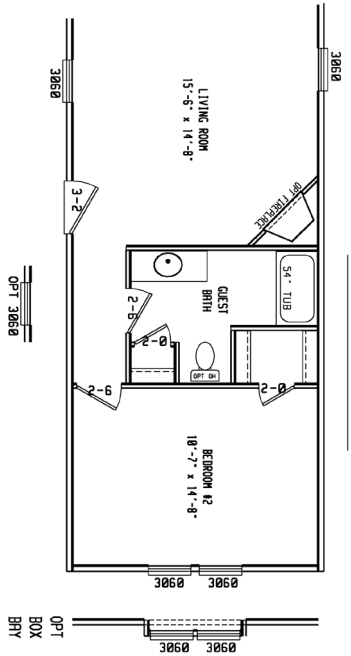

Douglas

Blue Ridge Series

3 Bedroom, 2 Bath
Approx. 1,165 SQ. FT.

Last Updated: 12-14-09

OPT MASTER BATH

OPT 2 BEDROOM

75'-8"

OPT 6-0 SGD

OPT OPT

OPT 3060

OPT 3060

OPT 3060

OPT BOX BRY

Factory Expo
"Factory Direct Value" HOME CENTERS

2075 State Highway 46, North, Seguin, TX 78155

For Detailed Directions See Map On Our Website
1-800-807-8536