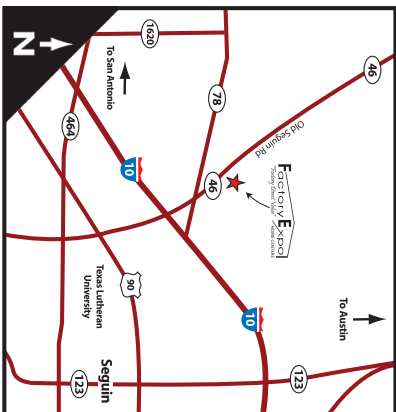

Douglas

Blue Ridge Series

3 Bedroom, 2 Bath
Approx. 1,165 SQ. FT.

Last Updated: 2-8-11

OPT MASTER BATH

OPT 2 BEDROOM

2075 State Highway 46, North, Seguin, TX 78155

Factory Expo
"Factory Direct Value"
HOME CENTERS

For Detailed Directions See Map On Our Website

1-800-807-8536