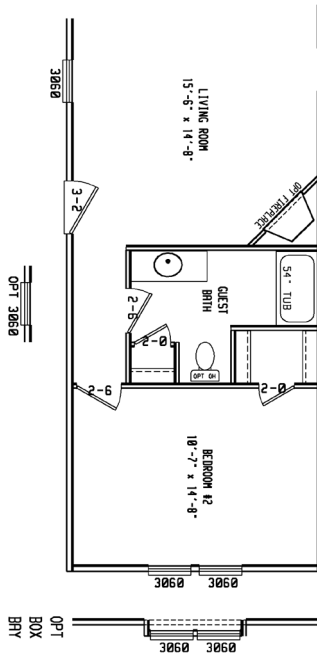

Douglas

Blue Ridge Series

3 Bedroom, 2 Bath
Approx. 1,165 SQ. FT.

Last Updated: 2-8-11

OPT MASTER BATH

OPT 2 BEDROOM

2075 State Highway 46, North, Seguin, TX 78155

Factory Expo
"Factory Direct Value"
HOME CENTERS