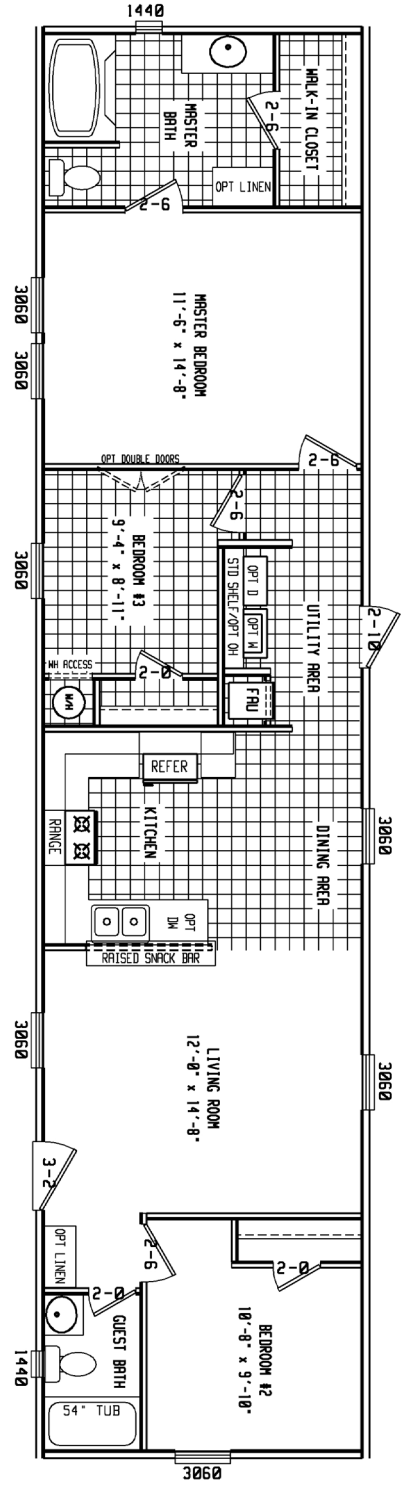

Denison

Blue Ridge Series (Utility House)

3 Bedroom, 2 Bath
Approx. 1,012 SQ. FT.

OPT
MASTER
BATH

Factory Expo
"Factory Direct Value"
HOME CENTERS

2075 State Highway 46, North, Seguin, TX 78155

For Detailed Directions See Map On Our Website