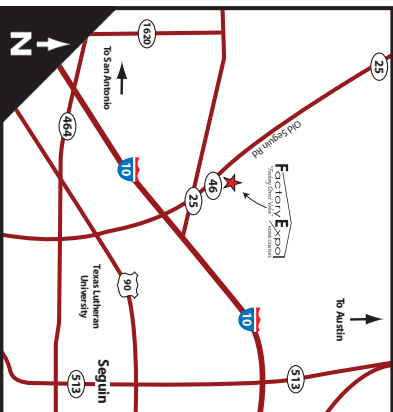

Denison

Blue Ridge Series (Utility House)

3 Bedroom, 2 Bath
Approx. 1,012 SQ. FT.

OPT
MASTER
BATH

Factory Expo
"Factory Direct Value"
HOME CENTERS

2075 State Highway 46, North, Seguin, TX 78155

For Detailed Directions See Map On Our Website