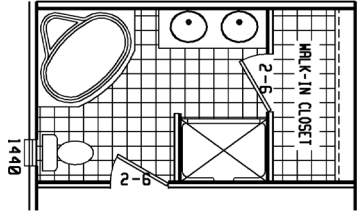

Denison

Blue Ridge Series (Utility House)

3 Bedroom, 2 Bath
Approx. 1,012 SQ. FT.

OPT
MASTER
BATH

Factory Expo
"Factory Direct Value"
HOME CENTERS

2075 State Highway 46, North, Seguin, TX 78155

For Detailed Directions See Map On Our Website