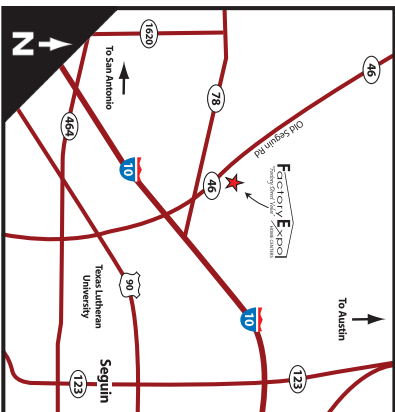

Dayton

Blue Ridge Series

4 Bedroom, 2 Bath
Approx. 2,027 SQ. FT.

Last Updated: 2-8-11

Factory Expo

"Factory Direct Value"

HOME CENTERS

2075 State Highway 46, North, Seguin, TX 78155

For Detailed Directions See Map On Our Website

1-800-807-8536