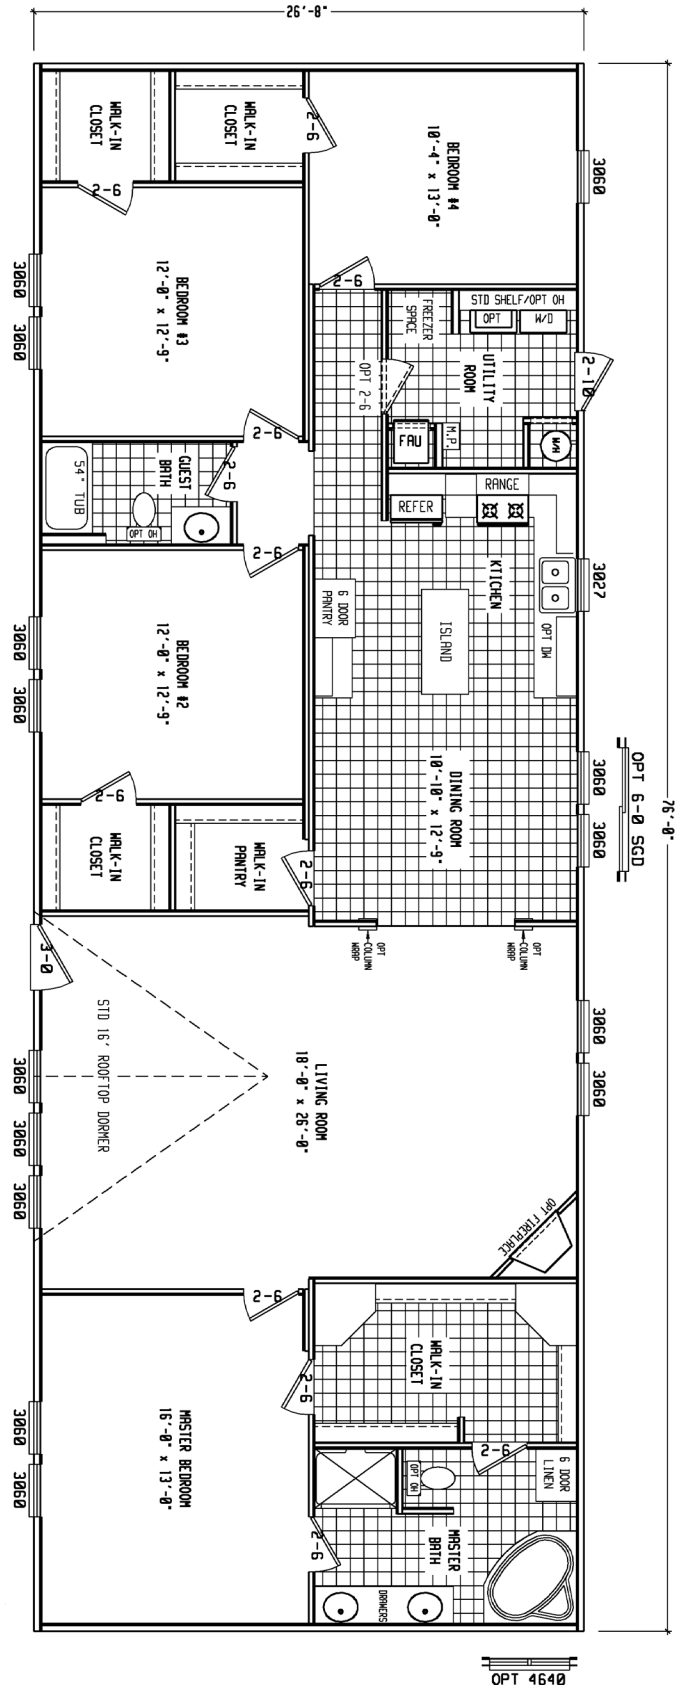

Dayton

Blue Ridge Series

4 Bedroom, 2 Bath
Approx. 2,027 SQ. FT.

Last Updated: 2-8-11

Factory Expo

"Factory Direct Value"

HOME CENTERS

2075 State Highway 46, North, Seguin, TX 78155