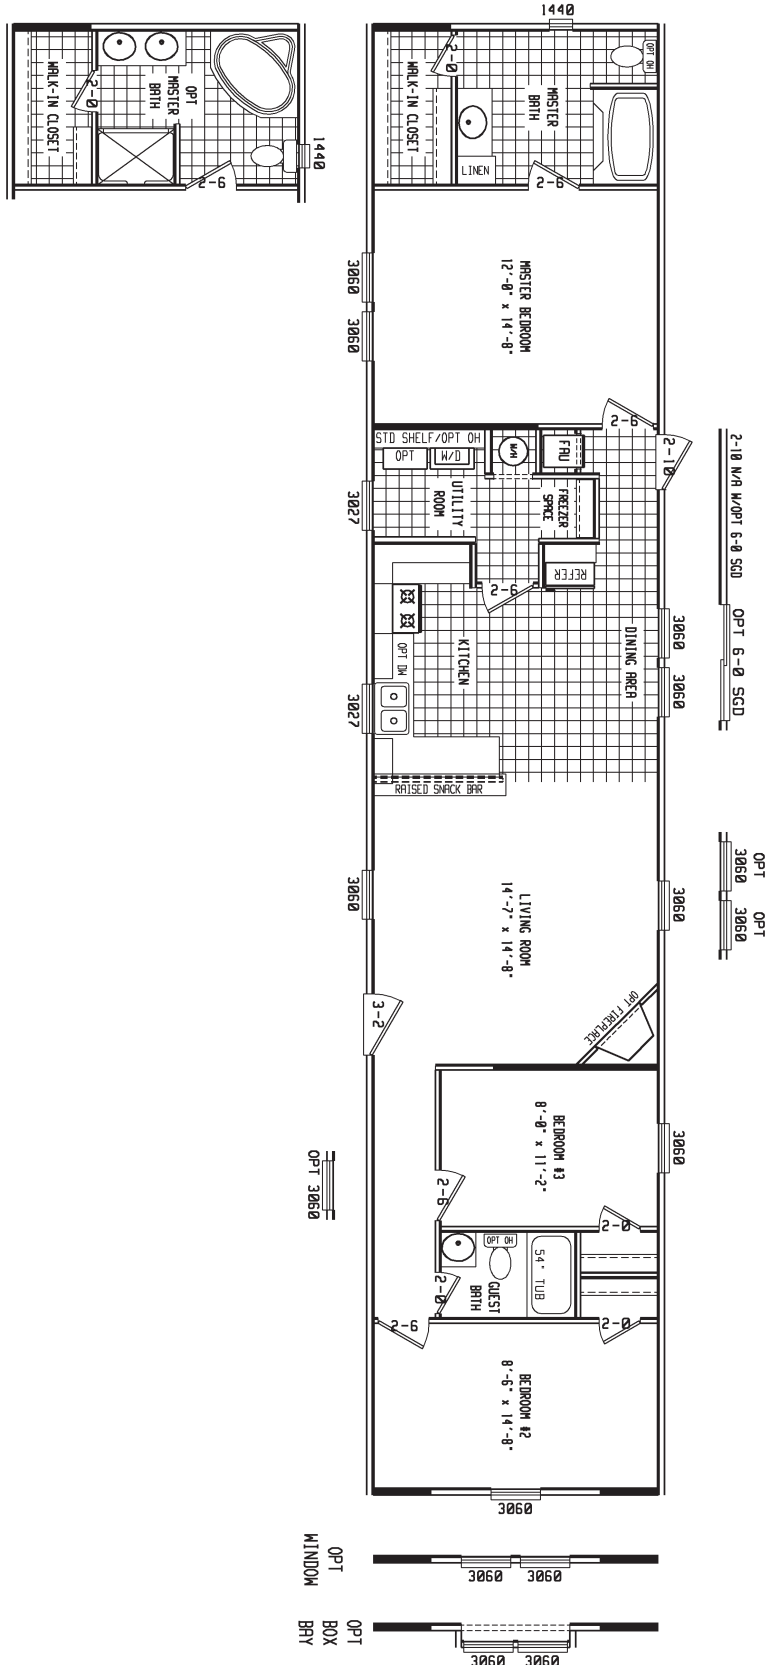

# CROCKET

BLUE RIDGE SERIES

3 BEDROOM, 2 BATH  
APPROX. 1,165 SQ. FT.

Last Updated: 2-8-11

## Factory Expo

"Factory Direct Value"

HOME CENTERS

2075 State Highway 46, North, Seguin, TX 78155

For Detailed Directions See Map On Our Website

1-800-807-8536