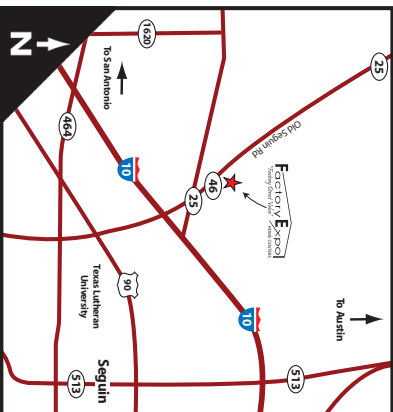

# CROCKET

RIVERBEND SERIES

3 BEDROOM, 2 BATH  
APPROX. 1,165 SQ. FT.

## Factory Expo

"Factory Direct Value"

HOME CENTERS

2075 State Highway 46, North, Seguin, TX 78155

For Detailed Directions See Map On Our Website

1-800-807-8536