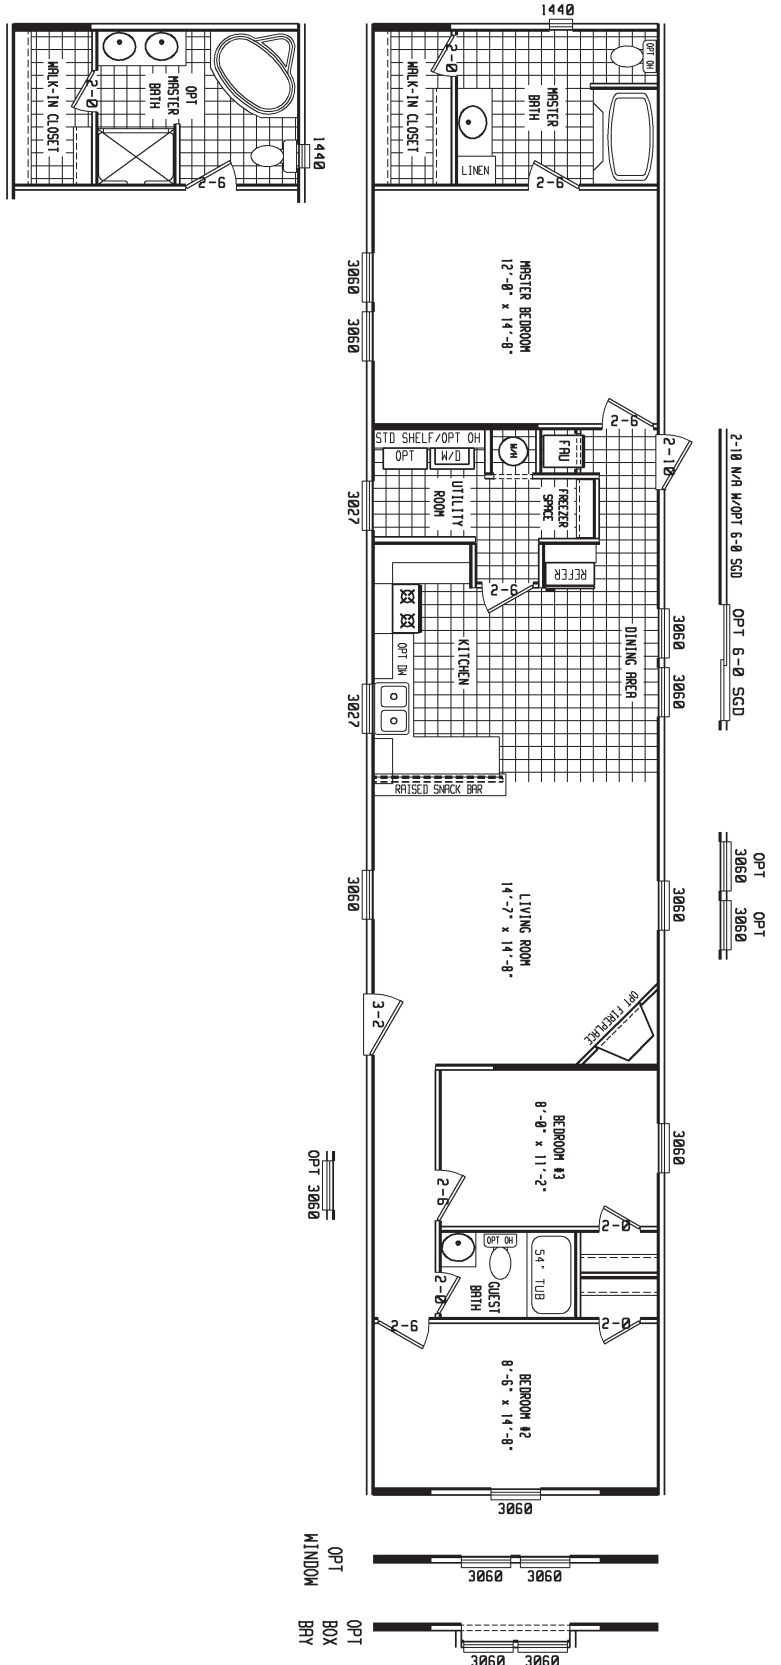

# CROCKET

RIVERBEND SERIES

3 BEDROOM, 2 BATH  
APPROX. 1,165 SQ. FT.

## Factory Expo

"Factory Direct Value"

HOME CENTERS

2075 State Highway 46, North, Seguin, TX 78155

For Detailed Directions See Map On Our Website

1-800-807-8536