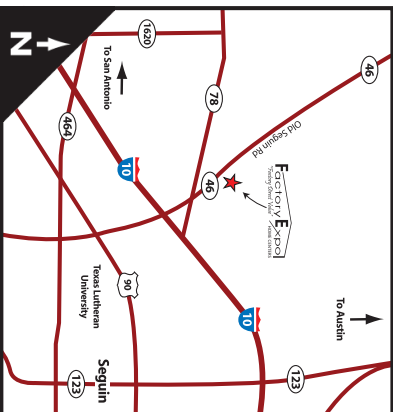

# CROCKET

BLUE RIDGE SERIES

3 BEDROOM, 2 BATH  
APPROX. 1,165 SQ. FT.

Last Updated: 2-8-11

## Factory Expo

"Factory Direct Value"

HOME CENTERS

2075 State Highway 46, North, Seguin, TX 78155

For Detailed Directions See Map On Our Website

1-800-807-8536