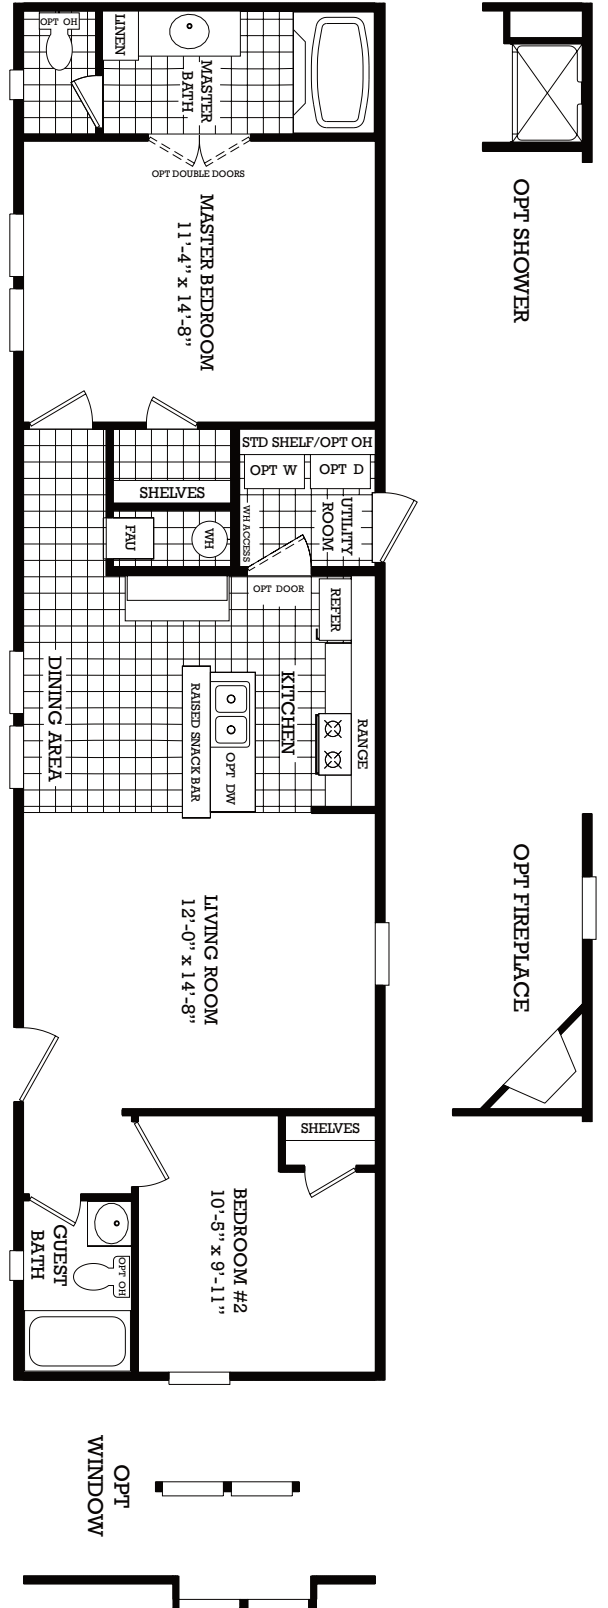

Clifton

Blue Ridge Series

2 Bedroom, 2 Bath
Approx. 858 SQ. FT.

Last Updated: 2-8-11

Factory Expo
"Factory Direct Value"
HOME CENTERS

2075 State Highway 46, North, Seguin, TX 78155

For Detailed Directions See Map On Our Website