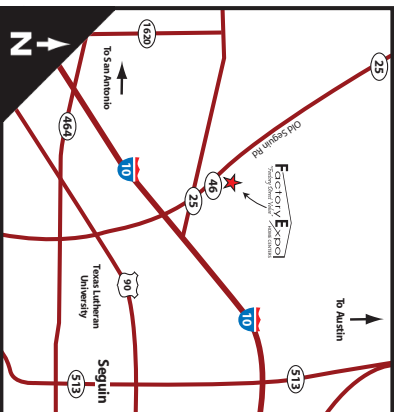

Clifton

Blue Ridge Series

2 Bedroom, 2 Bath
Approx. 858 SQ. FT.

Factory Expo
"Factory Direct Value"
HOME CENTERS

2075 State Highway 46, North, Seguin, TX 78155

For Detailed Directions See Map On Our Website