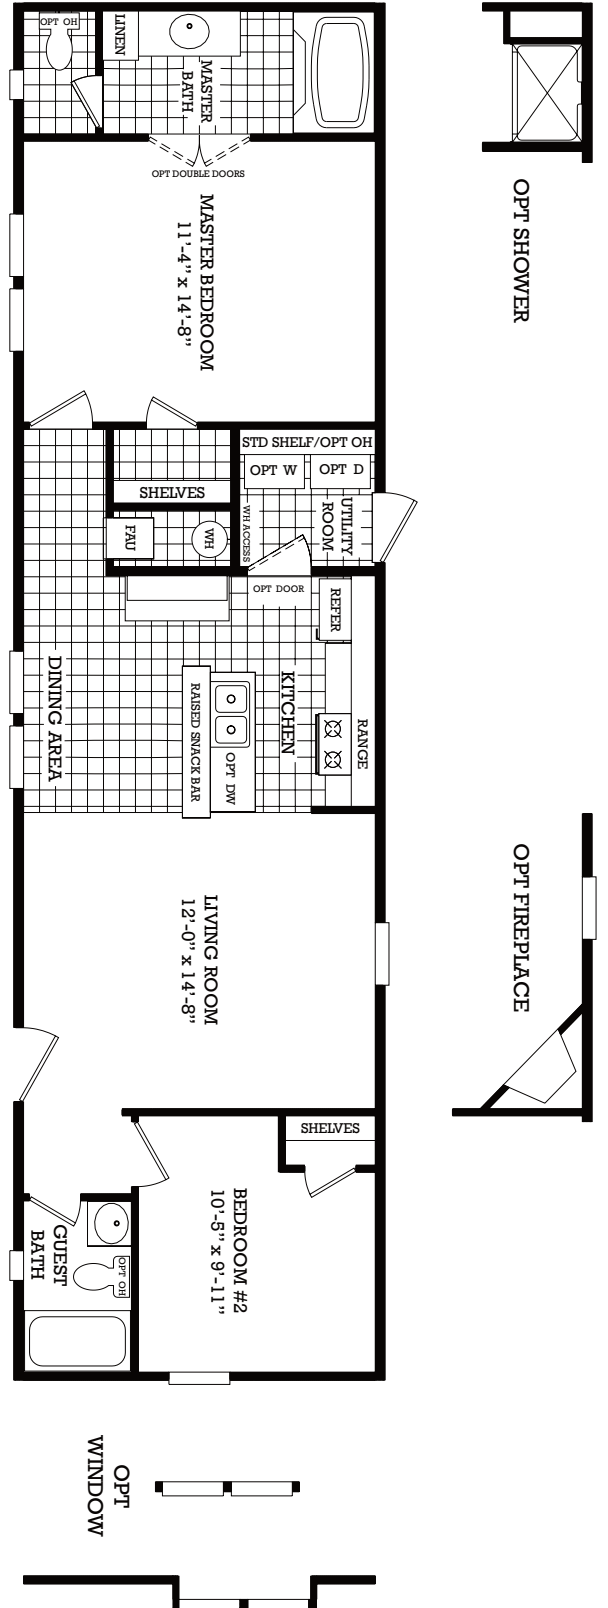

Clifton

Blue Ridge Series

2 Bedroom, 2 Bath
Approx. 858 SQ. FT.

Factory Expo
"Factory Direct Value"
HOME CENTERS

2075 State Highway 46, North, Seguin, TX 78155

For Detailed Directions See Map On Our Website