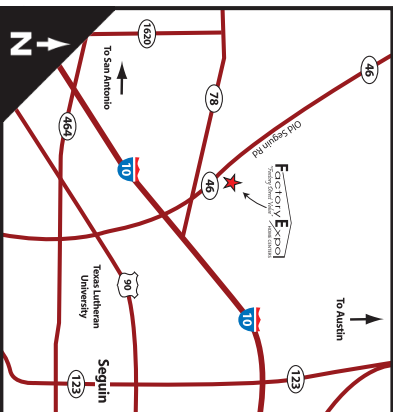

Clifton

Blue Ridge Series

2 Bedroom, 2 Bath
Approx. 858 SQ. FT.

Last Updated: 2-8-11

Factory Expo
"Factory Direct Value"
HOME CENTERS

2075 State Highway 46, North, Seguin, TX 78155

For Detailed Directions See Map On Our Website