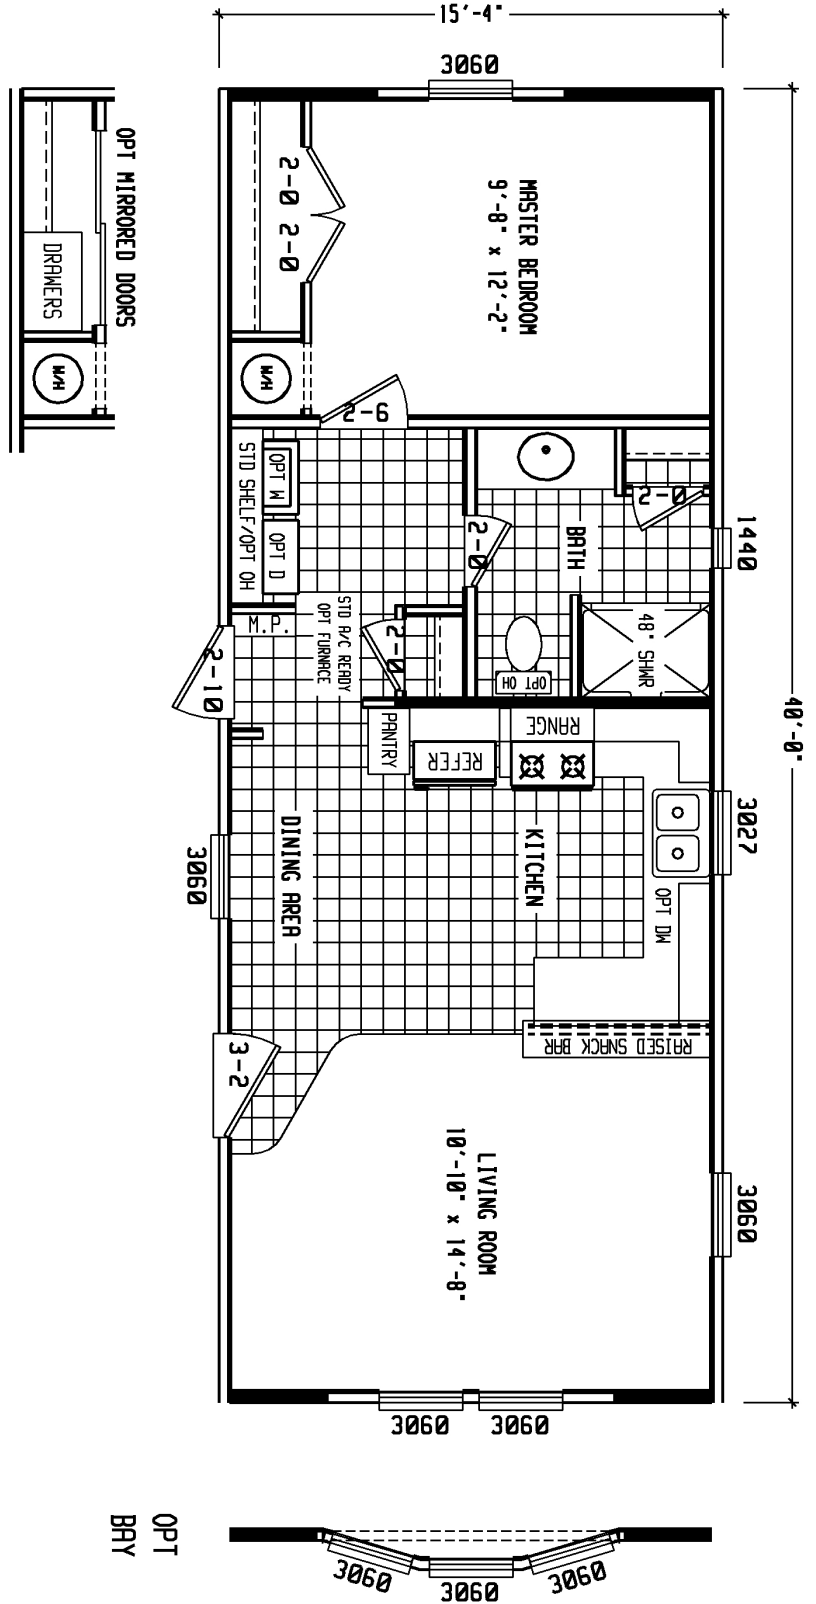

# Carver

Lifestyle Series

1 Bedroom, 1 Bath  
Approx. 619 SQ. FT.

Last Updated: 2-8-11

**Factory Expo**  
*"Factory Direct Value"* HOME CENTERS  
 2075 State Highway 46, North, Seguin, TX 78155

For Detailed Directions See Map On Our Website  
**1-800-807-8536**