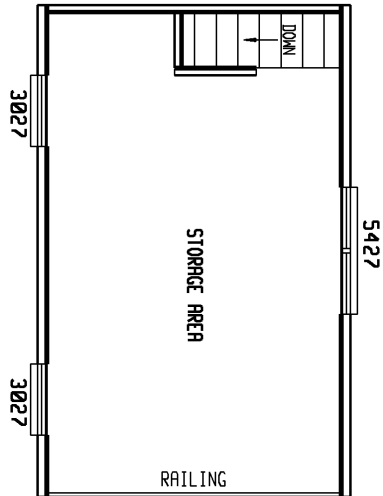

# Carlsbad

Rocky Mountain Park Model Series

1 Bedroom, 1 Bath  
Approx. 399 Sq. Ft.

Last Updated: 2-8-11

**Factory Expo!**  
"Factory Direct Value"  
HOME CENTERS

2075 State Highway 46, North, Seguin, TX 78155