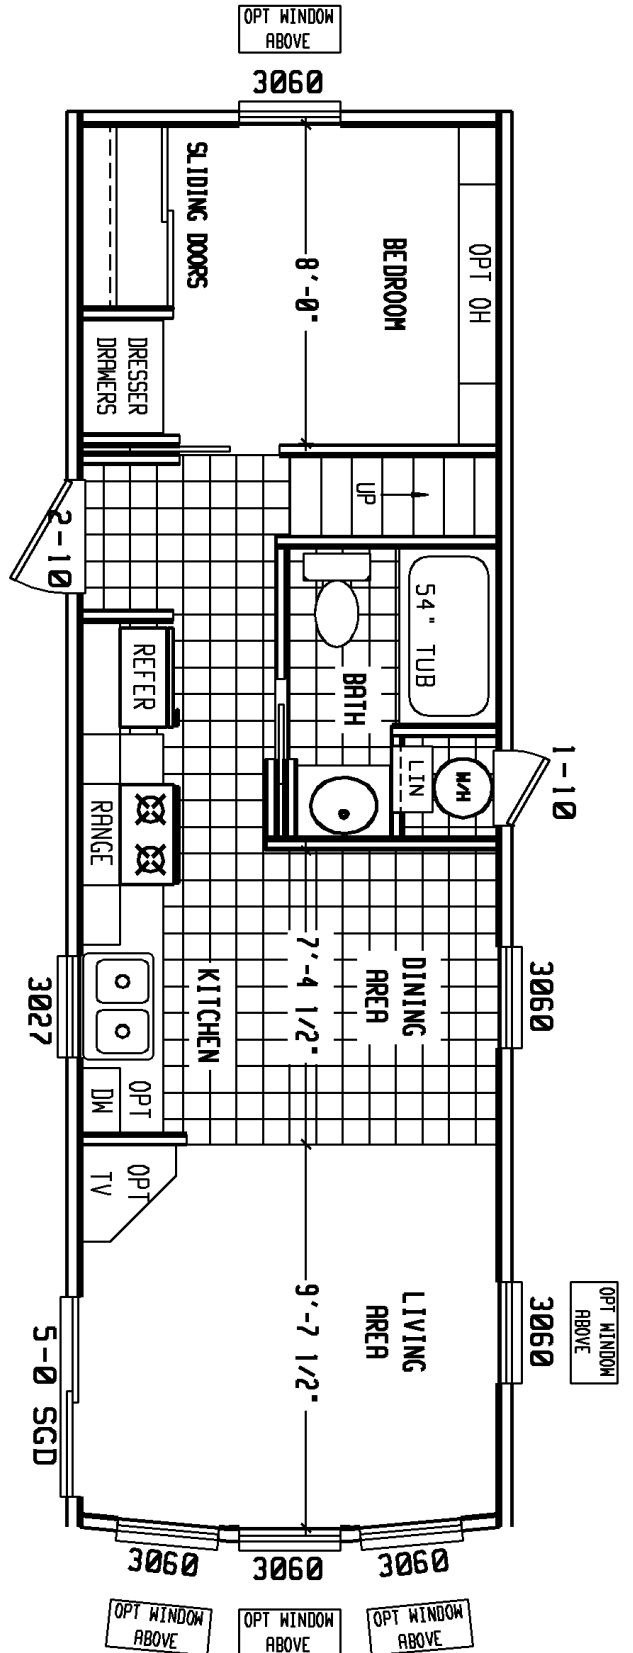

# Carlsbad

Rocky Mountain Park Model Series

1 Bedroom, 1 Bath  
Approx. 399 Sq. Ft.

Last Updated: 2-8-11

**Factory Expo!**  
"Factory Direct Value"  
HOME CENTERS

2075 State Highway 46, North, Seguin, TX 78155