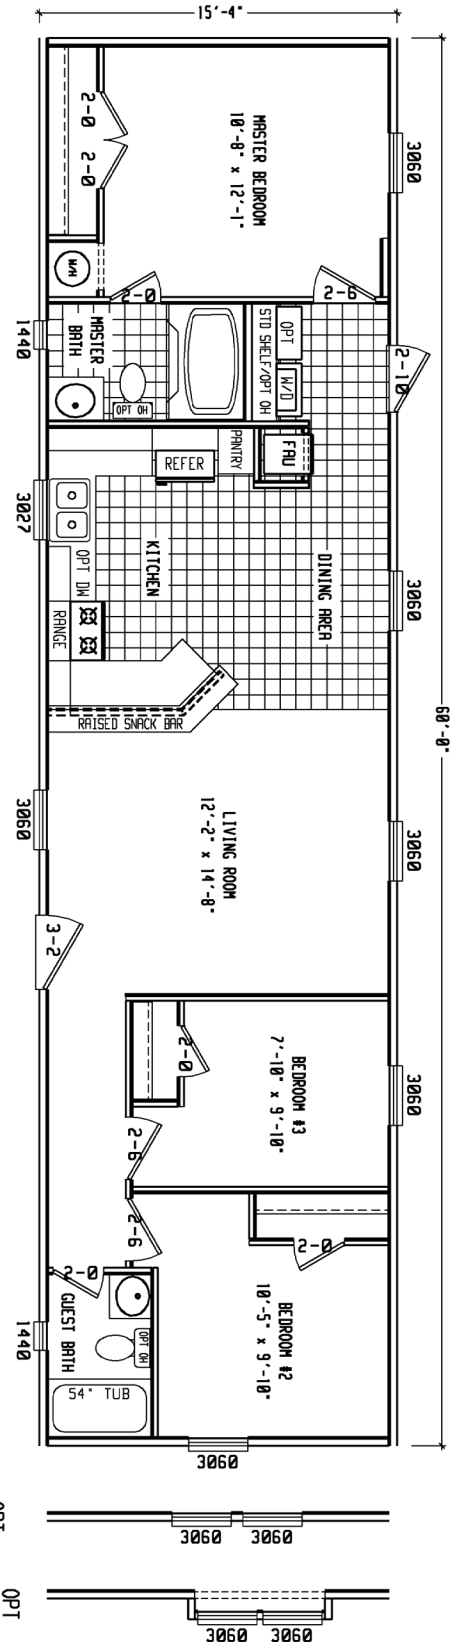

Camrose

Country Home Series

3 Bedroom, 2 Bath
Approx. 920 SQ. FT.

Last Updated: 2-8-11

Factory Expo
"Factory Direct Value"
HOME CENTERS

2075 State Highway 46, North, Seguin, TX 78155

For Detailed Directions See Map On Our Website