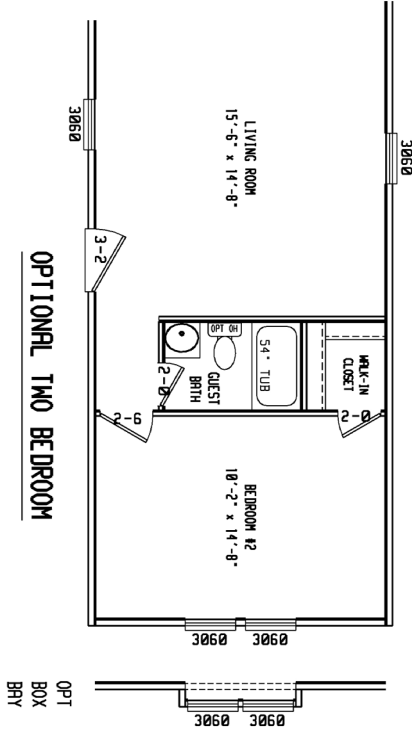

Camrose

Country Home Series

3 Bedroom, 2 Bath
Approx. 920 SQ. FT.

Last Updated: 2-8-11

Factory Expo
"Factory Direct Value"
HOME CENTERS

2075 State Highway 46, North, Seguin, TX 78155

For Detailed Directions See Map On Our Website