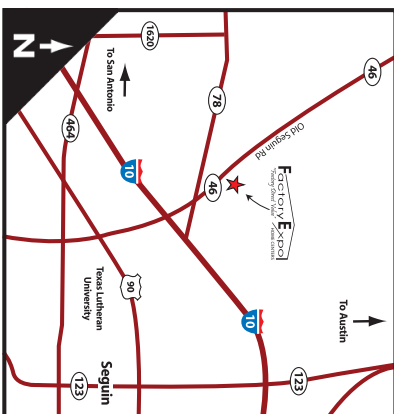

Camrose

Country Home Series

3 Bedroom, 2 Bath
Approx. 920 SQ. FT.

Last Updated: 2-8-11

Factory Expo
"Factory Direct Value"
HOME CENTERS

2075 State Highway 46, North, Seguin, TX 78155

For Detailed Directions See Map On Our Website